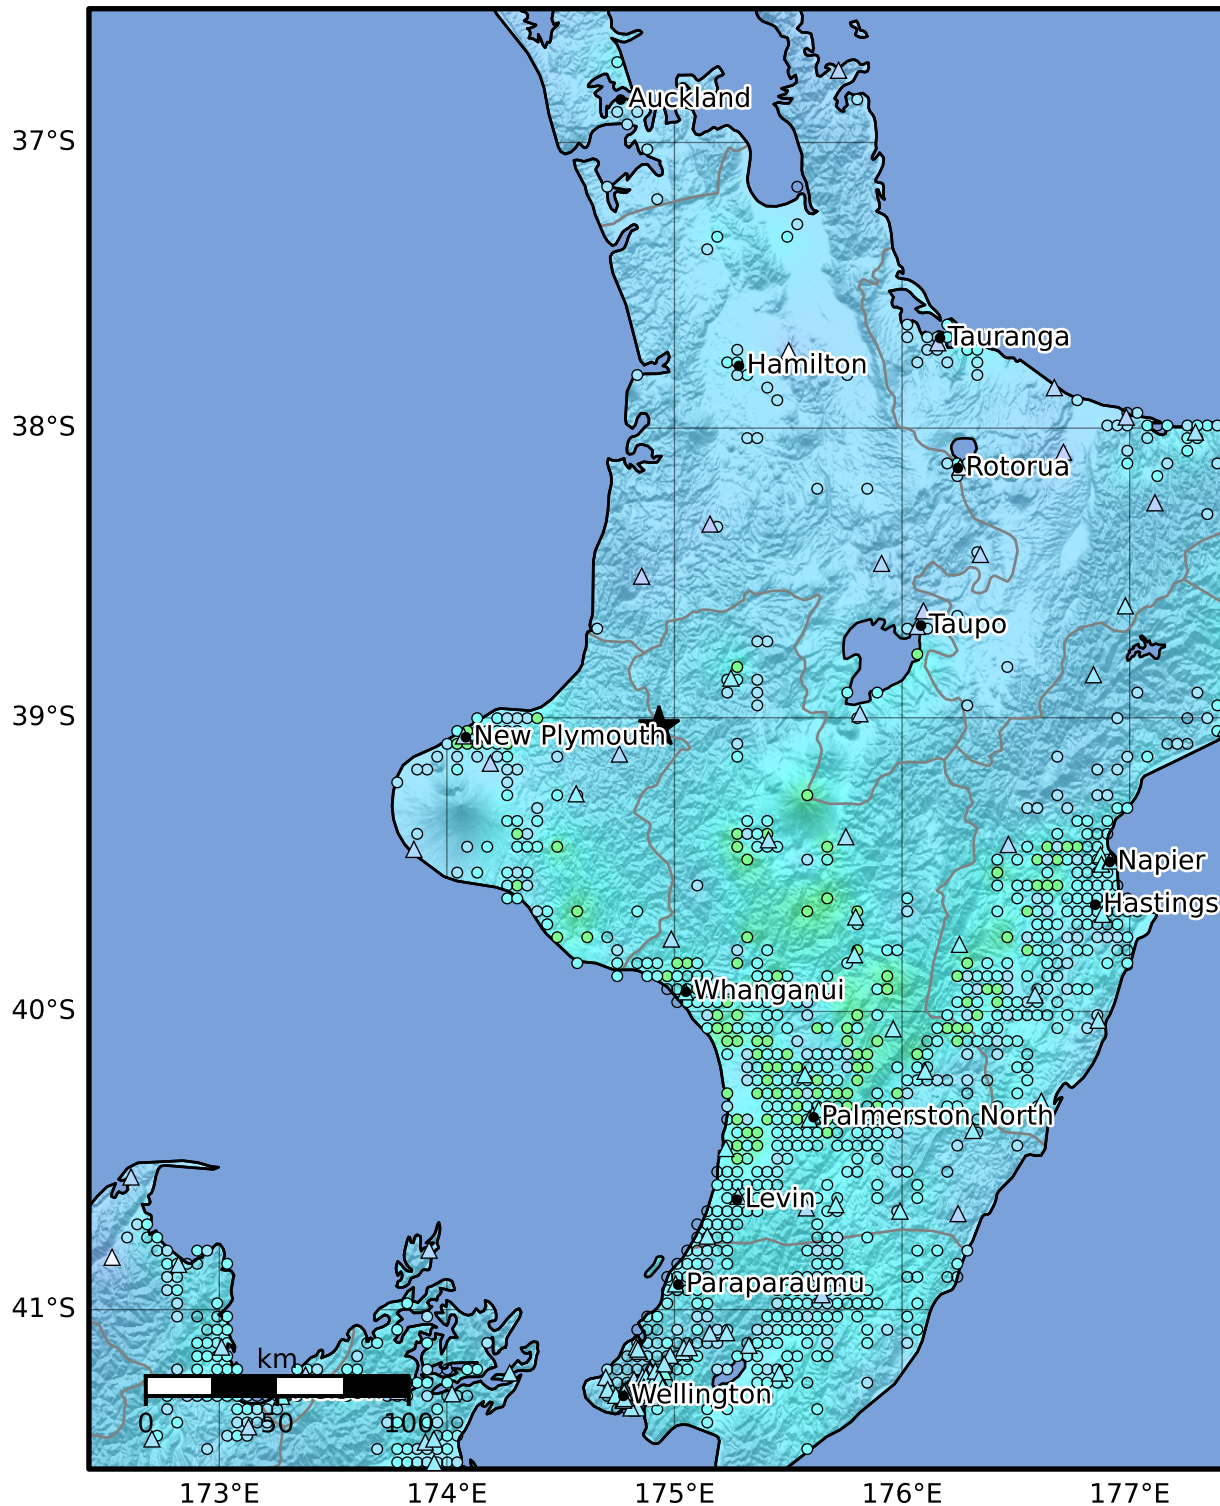

Macroseismic Intensity Map GNS Science

ShakeMap: King Country

Oct 21, 2021 21:58:20 UTC M5.5 S39.03 E174.93 Depth: 206.8km ID:2021p794366

SHAKING	Not felt	Weak	Light	Moderate	Strong	Very strong	Severe	Violent	Extreme
DAMAGE	None	None	None	Very light	Light	Moderate	Moderate/heavy	Heavy	Very heavy
PGA(%g)	<0.0464	0.29	1.63	5.16	12.5	22.4	40.2	72.2	>129
PGV(cm/s)	<0.0215	0.125	1.04	4.31	14.5	26.4	48.3	88.4	>162
INTENSITY	I	II-III	IV	V	VI	VII	VIII	IX	X+

Scale based on Moratalla et al.(2021) and Worden et al.(2012) Version 1: Processed 2025-02-22T06:01:35Z
 △ Seismic Instrument ○ Reported Intensity ★ Epicenter