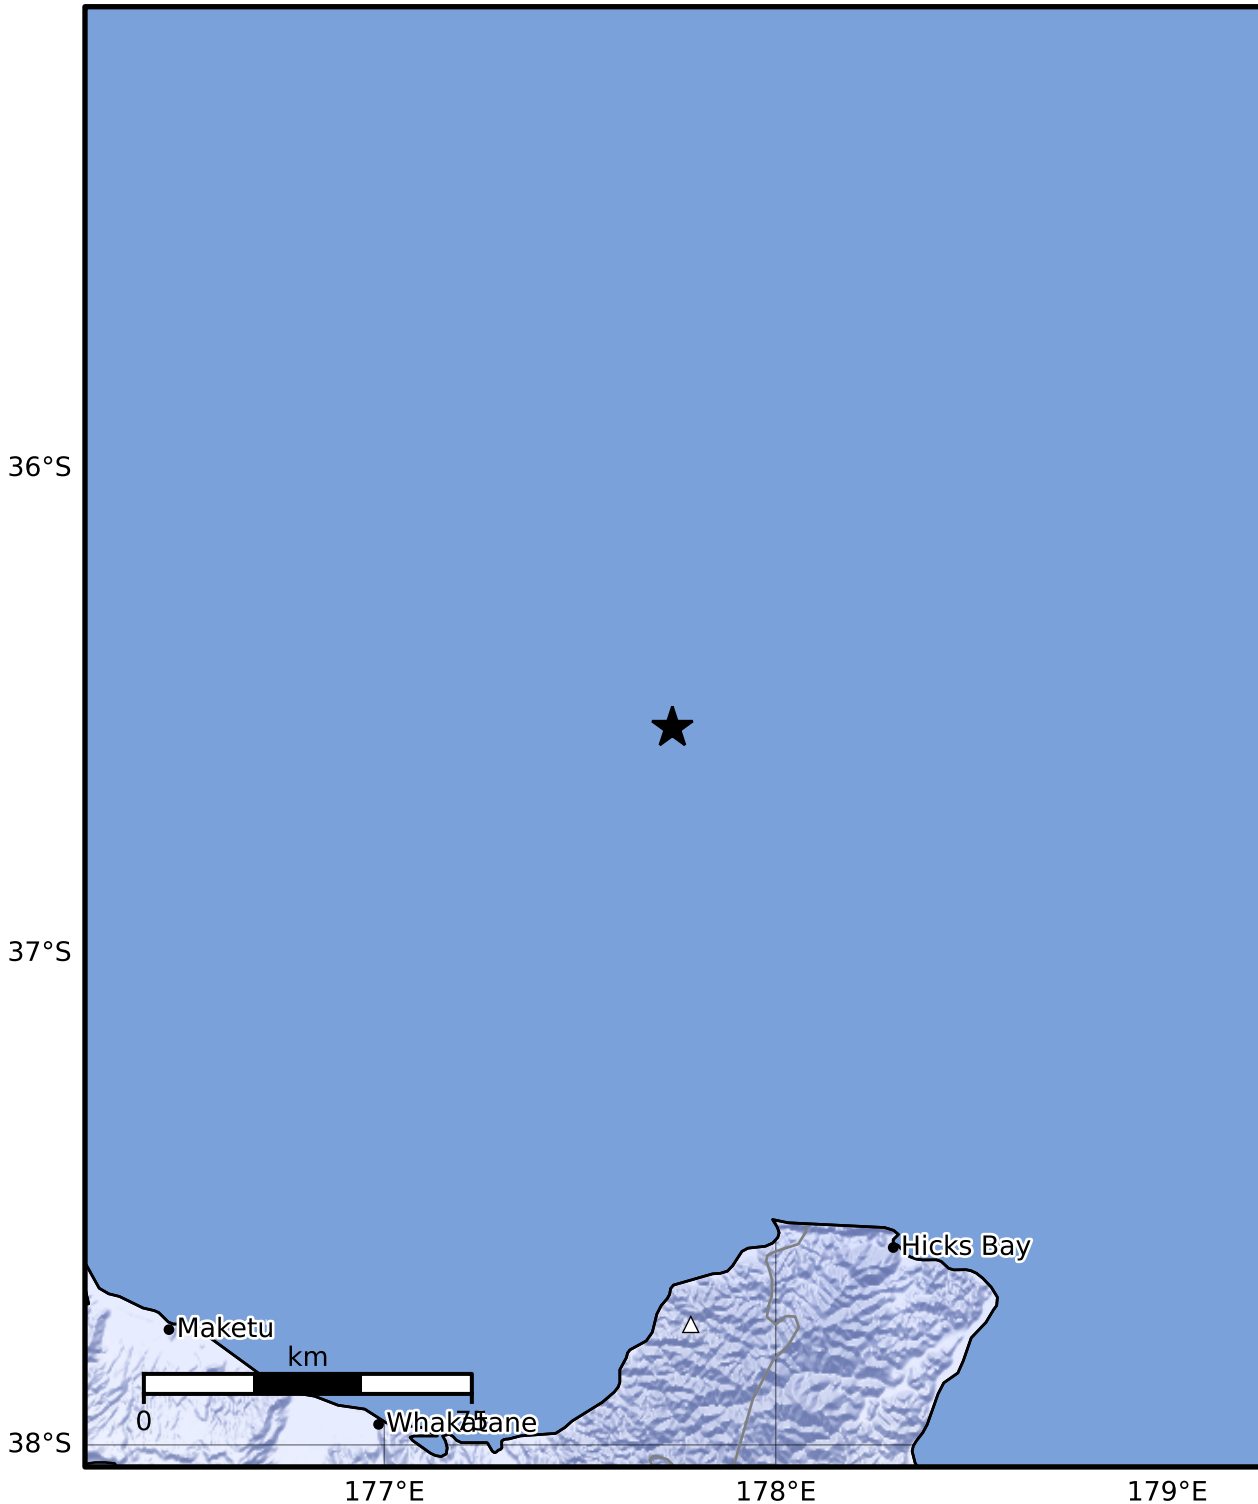

Macroseismic Intensity Map GNS Science

ShakeMap: Raukumara Plain

Dec 13, 2021 19:37:25 UTC M3.9 S36.54 E177.74 Depth: 181.7km ID:2021p937345

SHAKING	Not felt	Weak	Light	Moderate	Strong	Very strong	Severe	Violent	Extreme
DAMAGE	None	None	None	Very light	Light	Moderate	Moderate/heavy	Heavy	Very heavy
PGA(%g)	<0.0464	0.29	1.63	5.16	12.5	22.4	40.2	72.2	>129
PGV(cm/s)	<0.0215	0.125	1.04	4.31	14.5	26.4	48.3	88.4	>162
INTENSITY	I	II-III	IV	V	VI	VII	VIII	IX	X+

Scale based on Moratalla et al.(2021) and Worden et al.(2012) Version 1: Processed 2025-02-23T06:00:22Z
 △ Seismic Instrument ○ Reported Intensity ★ Epicenter