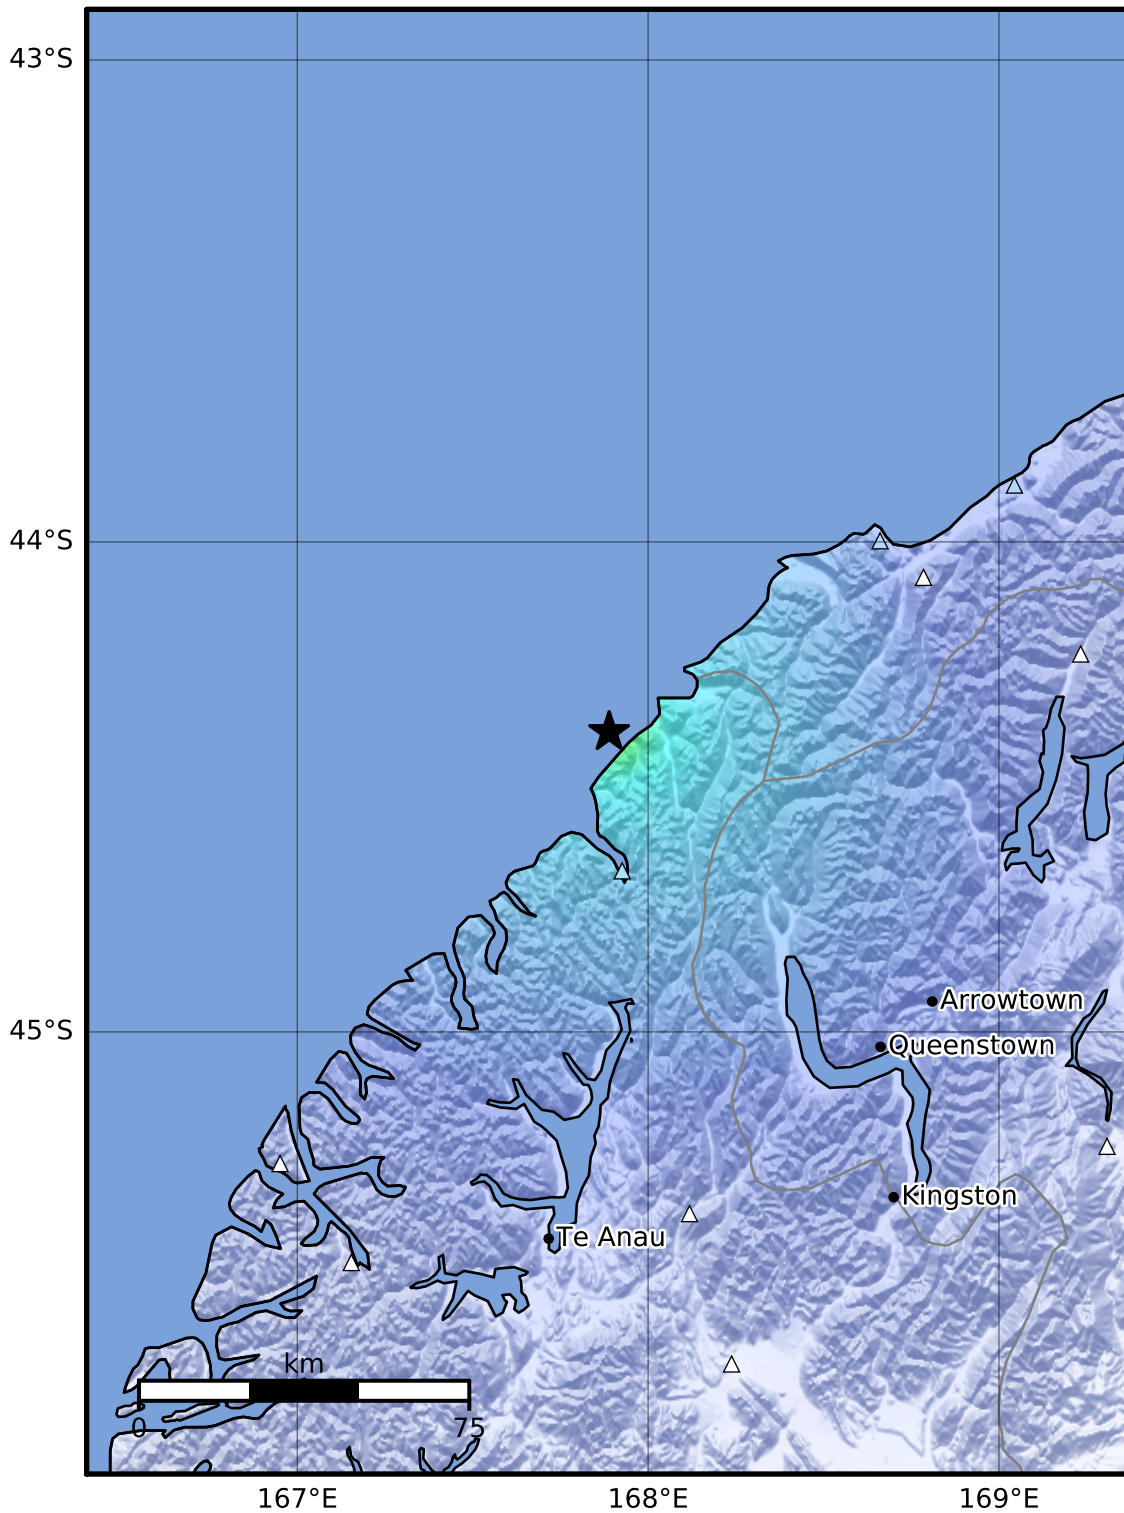

Macroseismic Intensity Map GNS Science

ShakeMap: Fiordland

May 09, 2022 03:29:24 UTC M3.9 S44.39 E167.89 Depth: 5.0km

ID:2022p346338_20220509033010

SHAKING	Not felt	Weak	Light	Moderate	Strong	Very strong	Severe	Violent	Extreme
DAMAGE	None	None	None	Very light	Light	Moderate	Moderate/heavy	Heavy	Very heavy
PGA(%g)	<0.0445	0.24	1.36	4.31	10.5	18.8	33.8	60.6	>109
PGV(cm/s)	<0.0177	0.104	0.86	3.52	11.7	21.4	39	71	>129
INTENSITY	I	II-III	IV	V	VI	VII	VIII	IX	X+

Scale based on Moratalla et al. (2020)

Version 8: Processed 2022-05-09T06:30:08Z

△ Seismic Instrument ○ Reported Intensity

★ Epicenter