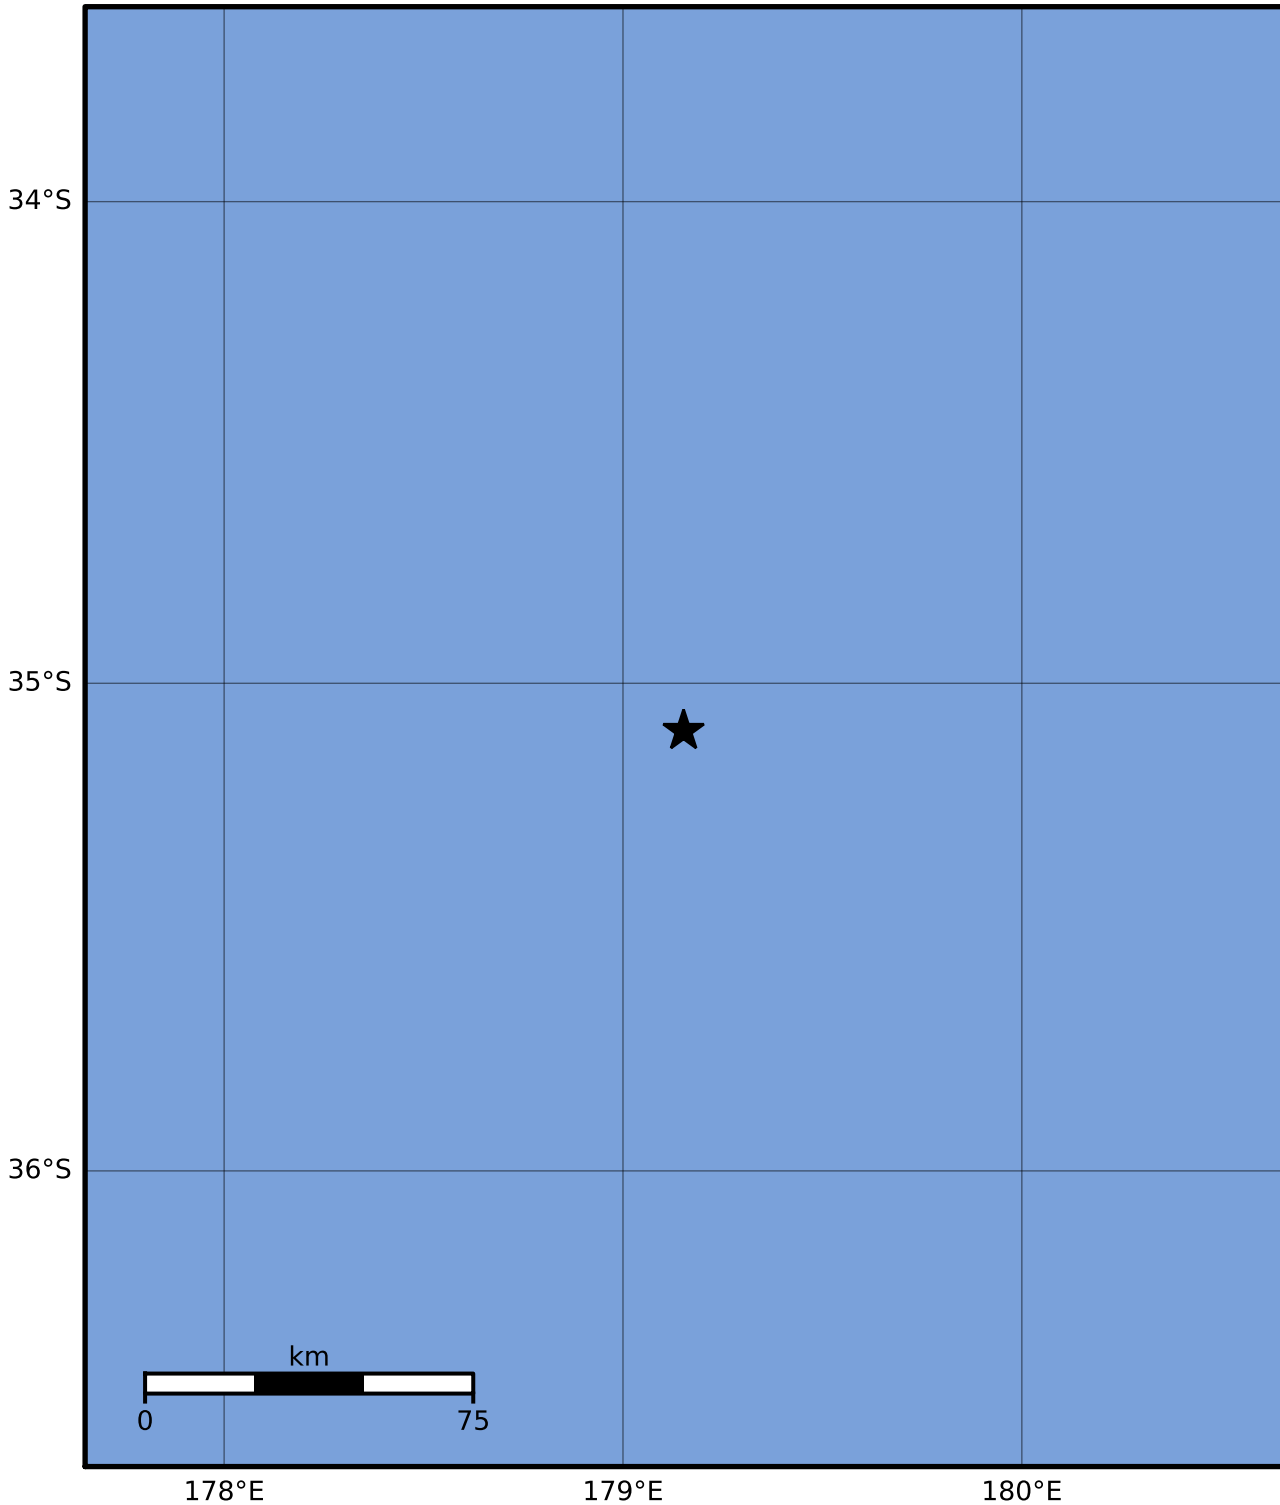

Macroseismic Intensity Map GNS Science

ShakeMap: Raukumara Plain

May 14, 2022 09:55:57 UTC M3.5 S35.10 E179.15 Depth: 193.6km ID:2022p360579

SHAKING	Not felt	Weak	Light	Moderate	Strong	Very strong	Severe	Violent	Extreme
DAMAGE	None	None	None	Very light	Light	Moderate	Moderate/heavy	Heavy	Very heavy
PGA(%g)	<0.0464	0.29	1.63	5.16	12.5	22.4	40.2	72.2	>129
PGV(cm/s)	<0.0215	0.125	1.04	4.31	14.5	26.4	48.3	88.4	>162
INTENSITY	I	II-III	IV	V	VI	VII	VIII	IX	X+

Scale based on Moratalla et al.(2021) and Worden et al.(2012) Version 3: Processed 2022-05-14T10:10:31Z

△ Seismic Instrument ○ Reported Intensity

★ Epicenter