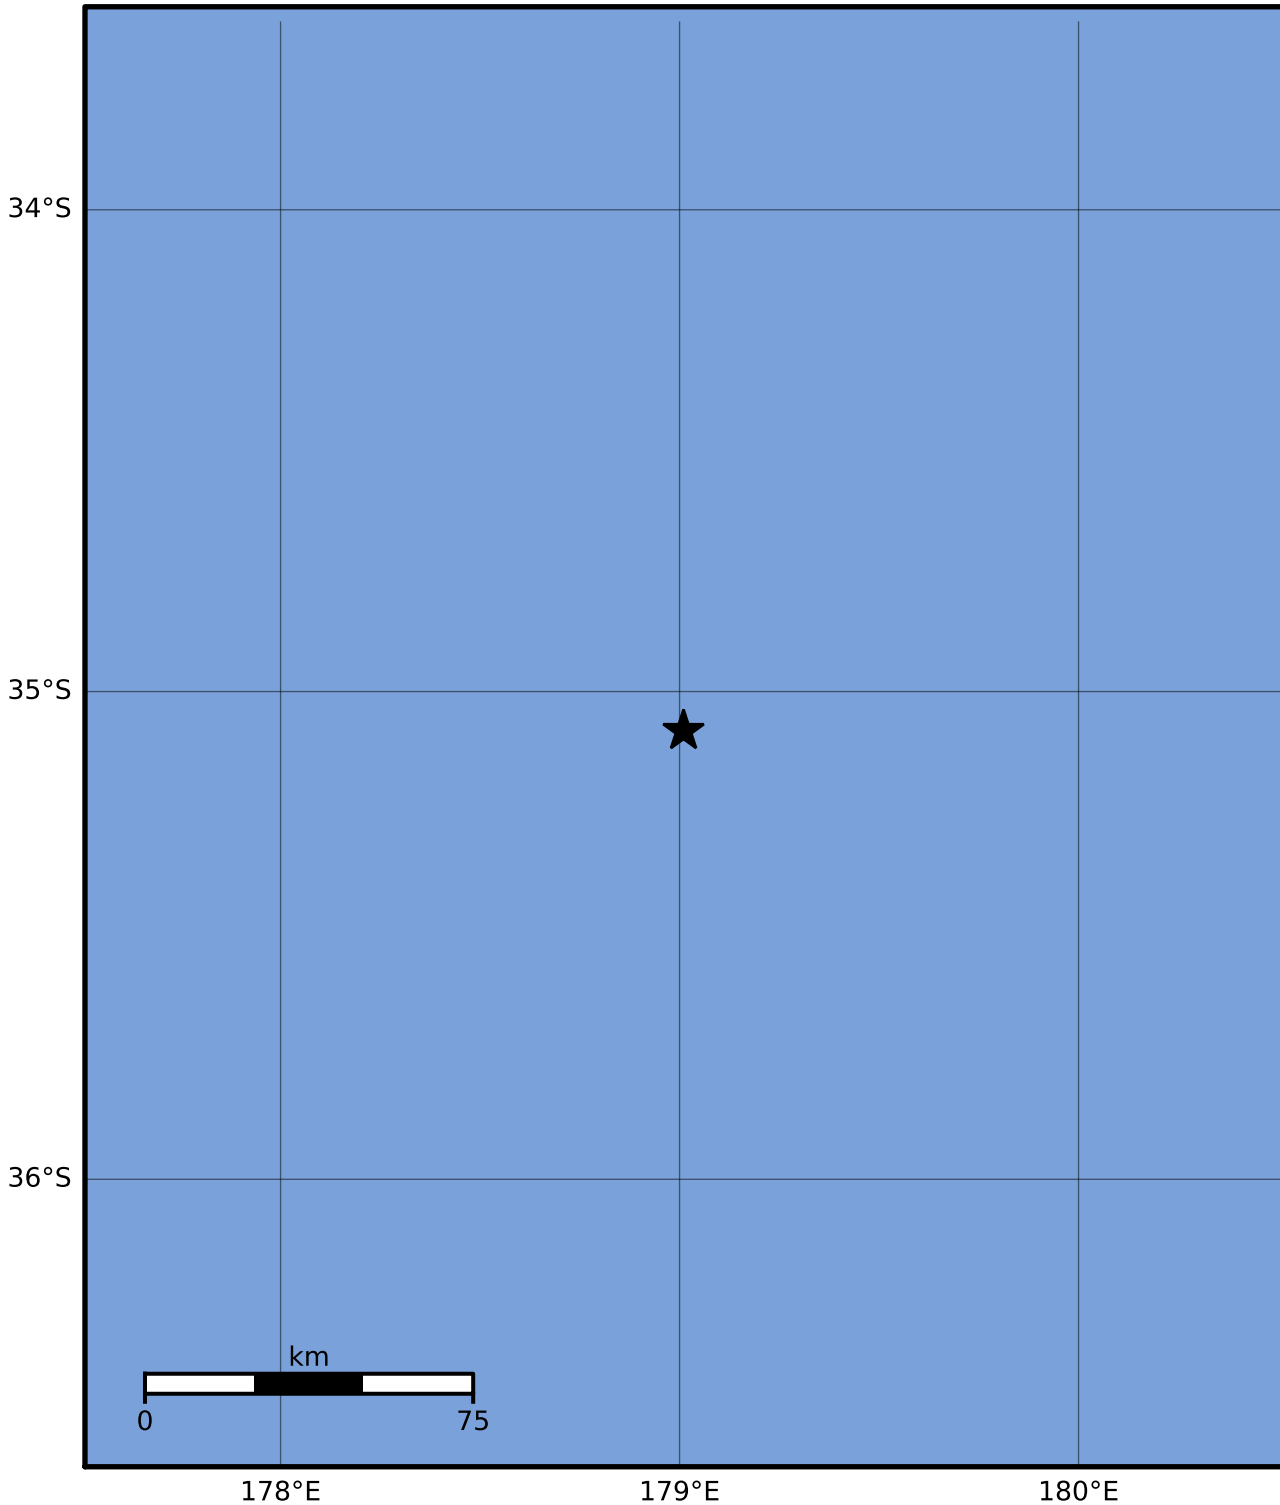

Macroseismic Intensity Map GNS Science

ShakeMap: Raukumara Plain

May 14, 2022 09:55:57 UTC M3.3 S35.08 E179.01 Depth: 196.6km ID:2022p360579

SHAKING	Not felt	Weak	Light	Moderate	Strong	Very strong	Severe	Violent	Extreme
DAMAGE	None	None	None	Very light	Light	Moderate	Moderate/heavy	Heavy	Very heavy
PGA(%g)	<0.0464	0.29	1.63	5.16	12.5	22.4	40.2	72.2	>129
PGV(cm/s)	<0.0215	0.125	1.04	4.31	14.5	26.4	48.3	88.4	>162
INTENSITY	I	II-III	IV	V	VI	VII	VIII	IX	X+

Scale based on Moratalla et al.(2021) and Worden et al.(2012) Version 11: Processed 2022-06-03T01:10:46Z

△ Seismic Instrument ○ Reported Intensity ★ Epicenter