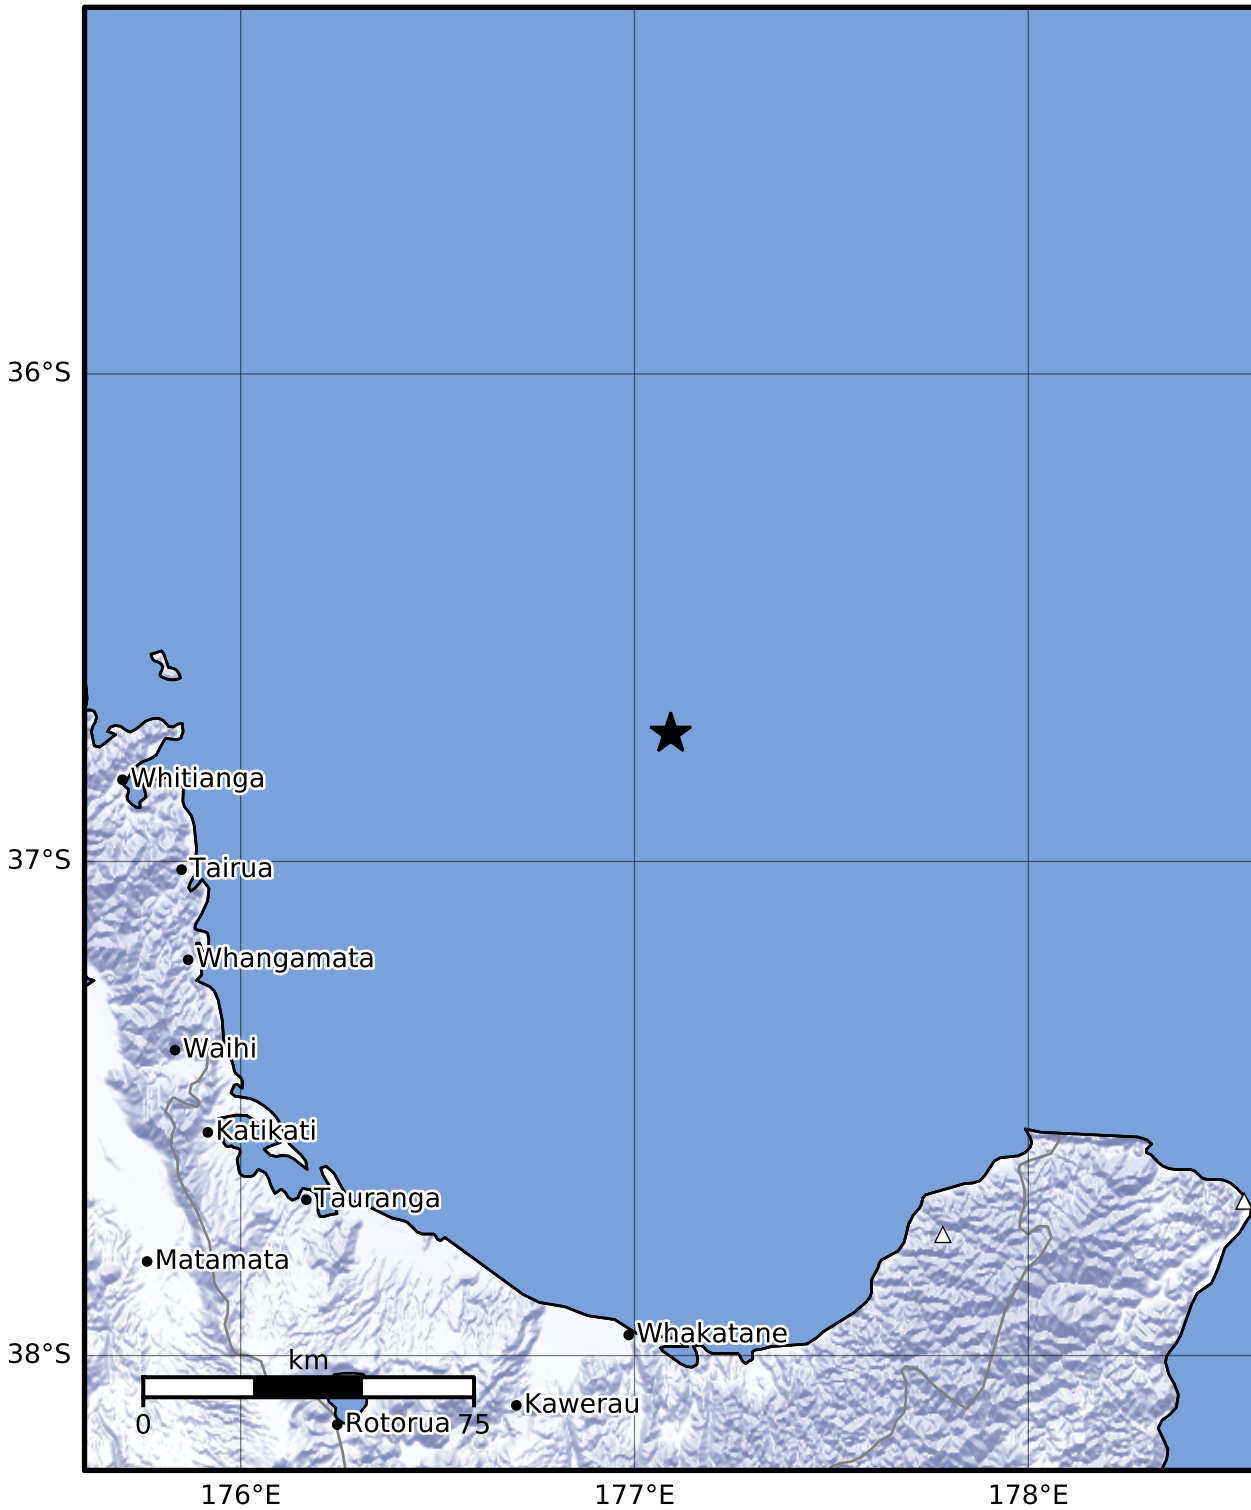

Macroseismic Intensity Map GNS Science
 ShakeMap: Raukumara Plain
 May 14, 2022 13:21:28 UTC M3.8 S36.74 E177.09 Depth: 247.6km
 ID:2022p360963_20220514132218

SHAKING	Not felt	Weak	Light	Moderate	Strong	Very strong	Severe	Violent	Extreme
DAMAGE	None	None	None	Very light	Light	Moderate	Moderate/heavy	Heavy	Very heavy
PGA(%g)	<0.0445	0.24	1.36	4.31	10.5	18.8	33.8	60.6	>109
PGV(cm/s)	<0.0177	0.104	0.86	3.52	11.7	21.4	39	71	>129
INTENSITY	I	II-III	IV	V	VI	VII	VIII	IX	X+

Scale based on Moratalla et al. (2020)

Version 7: Processed 2022-05-14T15:22:10Z

△ Seismic Instrument ○ Reported Intensity

★ Epicenter