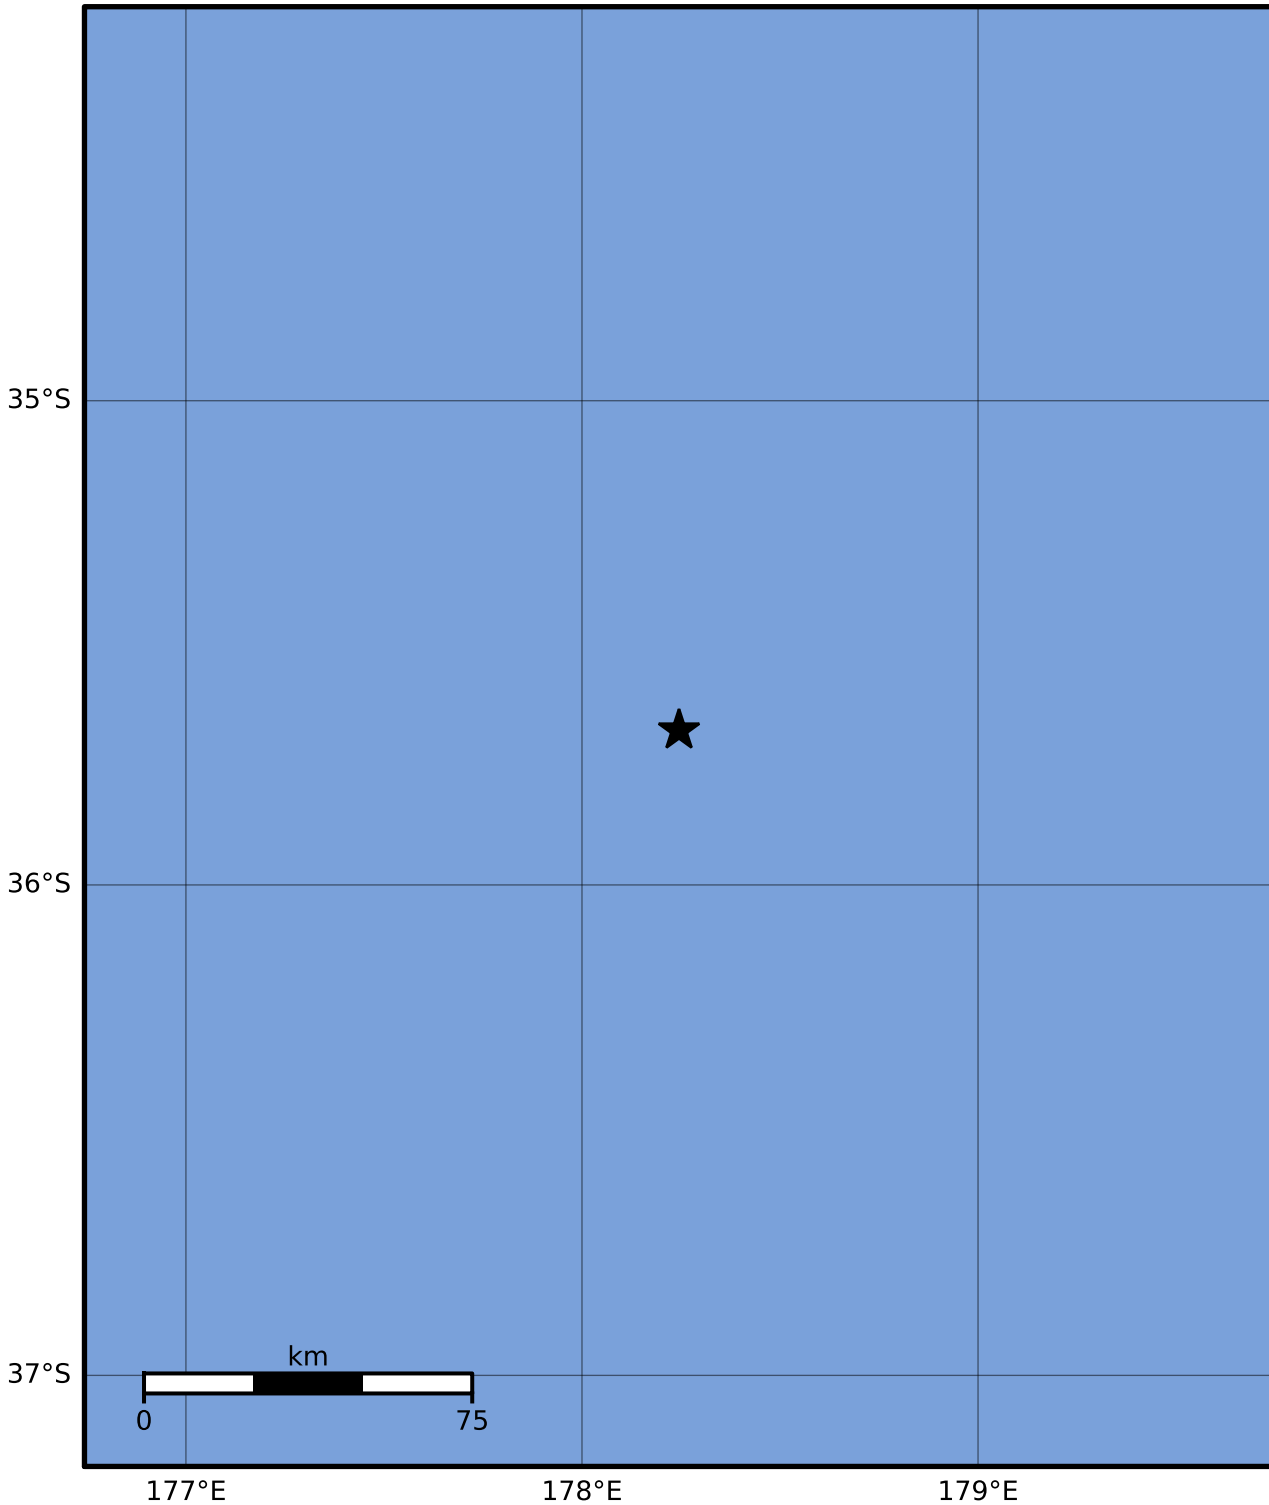

Macroseismic Intensity Map GNS Science

ShakeMap: Raukumara Plain

May 23, 2022 00:18:31 UTC M3.5 S35.68 E178.25 Depth: 182.7km ID:2022p383818

SHAKING	Not felt	Weak	Light	Moderate	Strong	Very strong	Severe	Violent	Extreme
DAMAGE	None	None	None	Very light	Light	Moderate	Moderate/heavy	Heavy	Very heavy
PGA(%g)	<0.0464	0.29	1.63	5.16	12.5	22.4	40.2	72.2	>129
PGV(cm/s)	<0.0215	0.125	1.04	4.31	14.5	26.4	48.3	88.4	>162
INTENSITY	I	II-III	IV	V	VI	VII	VIII	IX	X+

Scale based on Moratalla et al.(2021) and Worden et al.(2012) Version 3: Processed 2022-05-23T00:33:01Z

△ Seismic Instrument ○ Reported Intensity

★ Epicenter