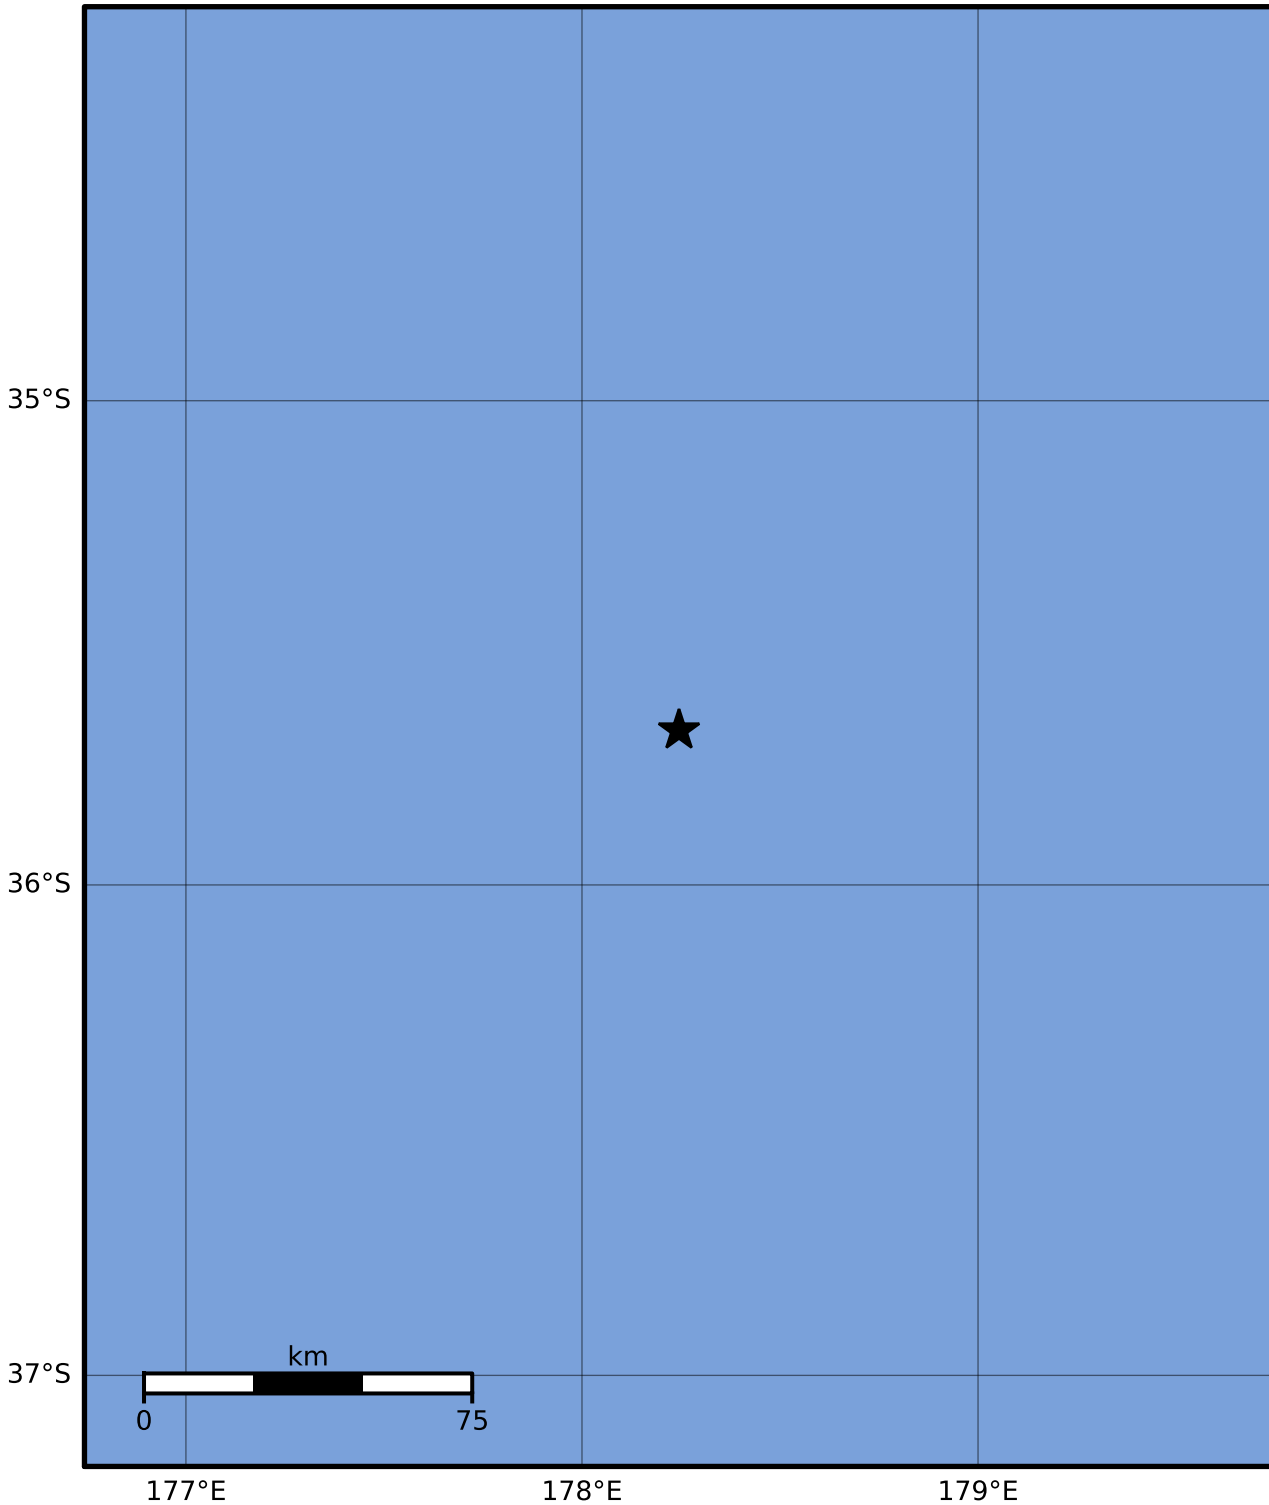

Macroseismic Intensity Map GNS Science

ShakeMap: Raukumara Plain

May 23, 2022 00:18:31 UTC M3.5 S35.68 E178.25 Depth: 182.7km ID:2022p383818

SHAKING	Not felt	Weak	Light	Moderate	Strong	Very strong	Severe	Violent	Extreme
DAMAGE	None	None	None	Very light	Light	Moderate	Moderate/heavy	Heavy	Very heavy
PGA(%g)	<0.0464	0.29	1.63	5.16	12.5	22.4	40.2	72.2	>129
PGV(cm/s)	<0.0215	0.125	1.04	4.31	14.5	26.4	48.3	88.4	>162
INTENSITY	I	II-III	IV	V	VI	VII	VIII	IX	X+

Scale based on Moratalla et al.(2021) and Worden et al.(2012) Version 6: Processed 2022-05-23T01:19:35Z

△ Seismic Instrument ○ Reported Intensity

★ Epicenter