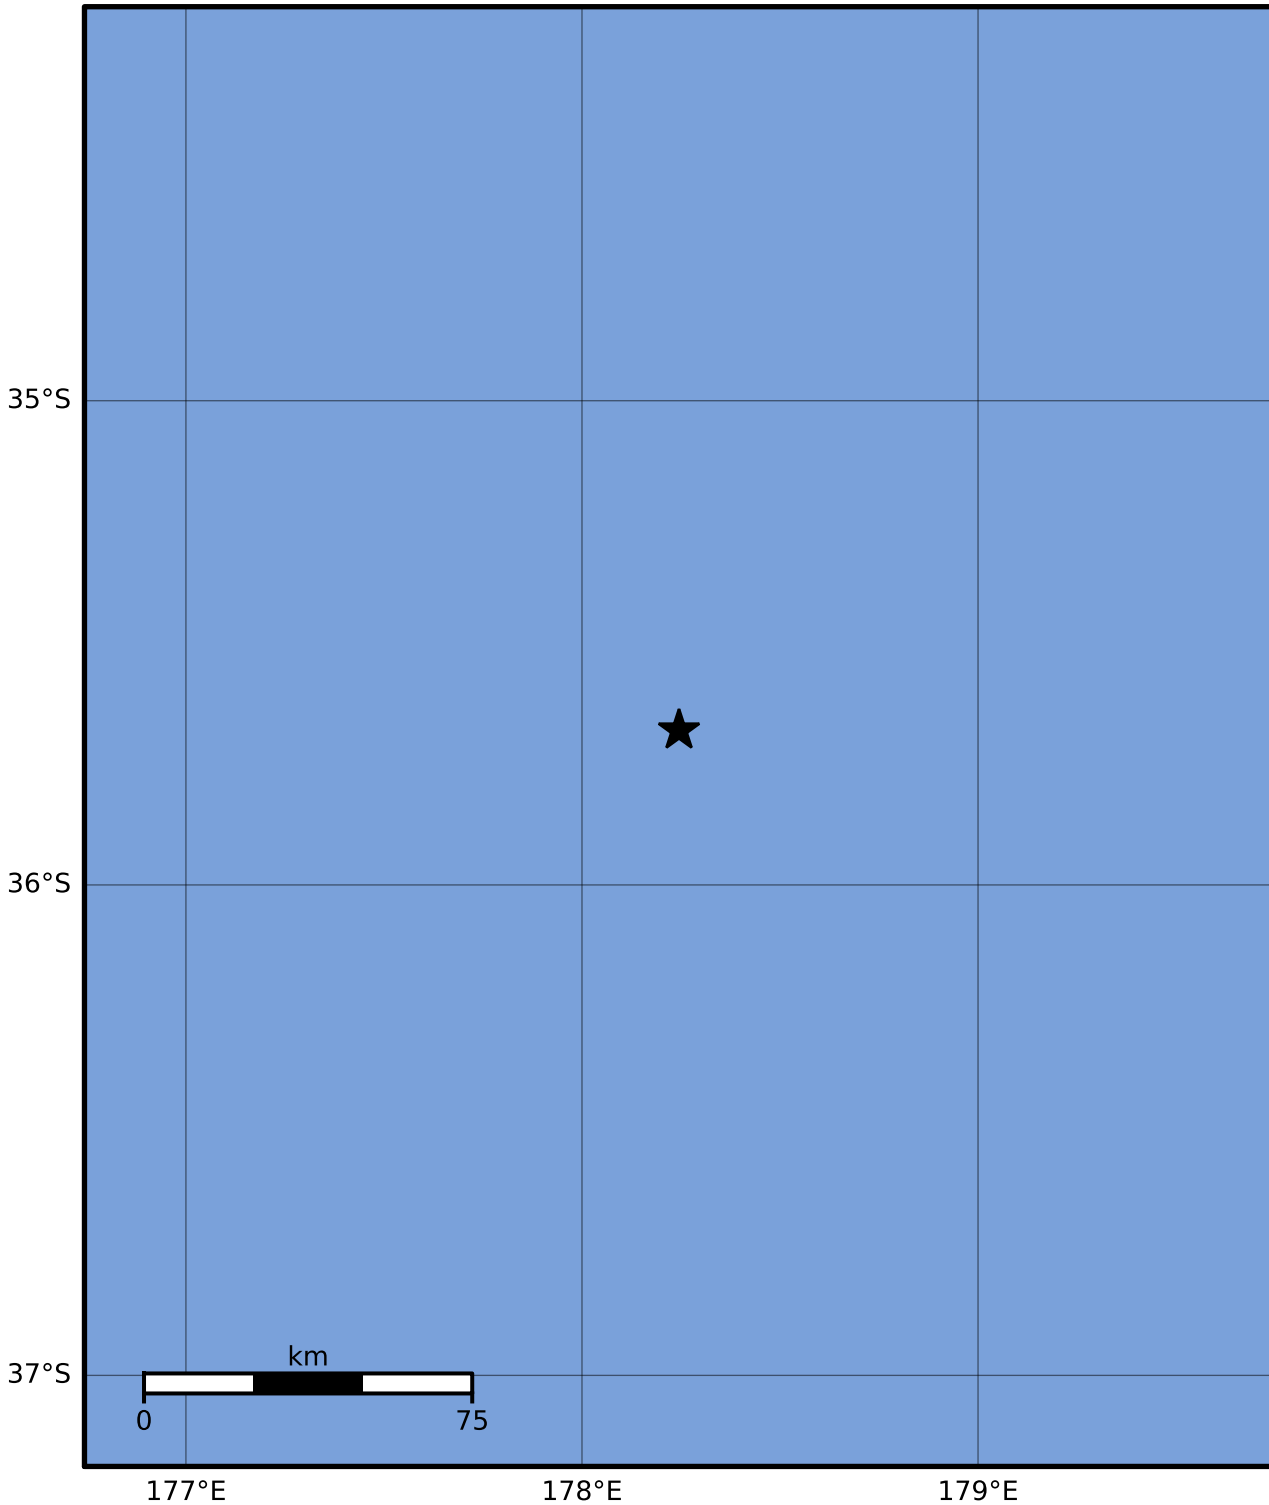

Macroseismic Intensity Map GNS Science

ShakeMap: Raukumara Plain

May 23, 2022 00:18:31 UTC M3.5 S35.68 E178.25 Depth: 182.7km ID:2022p383818

SHAKING	Not felt	Weak	Light	Moderate	Strong	Very strong	Severe	Violent	Extreme
DAMAGE	None	None	None	Very light	Light	Moderate	Moderate/heavy	Heavy	Very heavy
PGA(%g)	<0.0464	0.29	1.63	5.16	12.5	22.4	40.2	72.2	>129
PGV(cm/s)	<0.0215	0.125	1.04	4.31	14.5	26.4	48.3	88.4	>162
INTENSITY	I	II-III	IV	V	VI	VII	VIII	IX	X+

Scale based on Moratalla et al.(2021) and Worden et al.(2012) Version 9: Processed 2022-05-23T06:19:17Z

△ Seismic Instrument ○ Reported Intensity

★ Epicenter