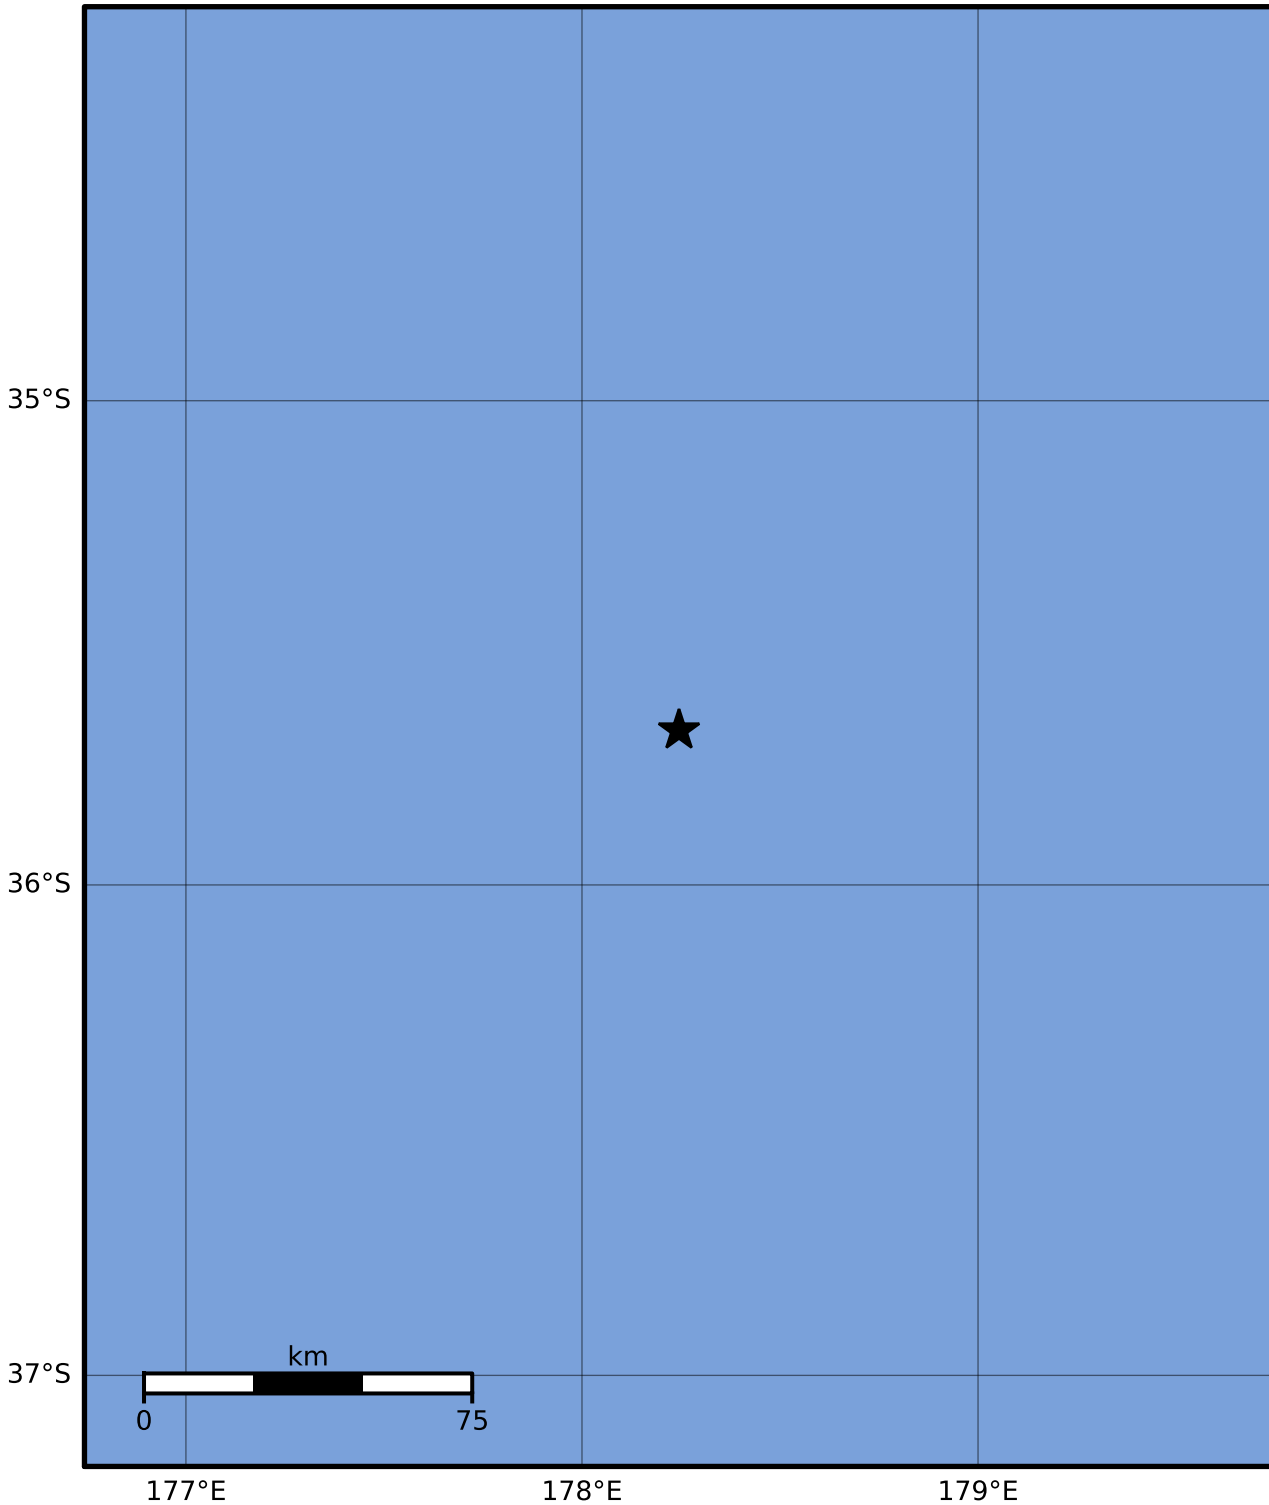

Macroseismic Intensity Map GNS Science

ShakeMap: Raukumara Plain

May 23, 2022 00:18:31 UTC M3.3 S35.68 E178.25 Depth: 182.7km ID:2022p383818

SHAKING	Not felt	Weak	Light	Moderate	Strong	Very strong	Severe	Violent	Extreme
DAMAGE	None	None	None	Very light	Light	Moderate	Moderate/heavy	Heavy	Very heavy
PGA(%g)	<0.0464	0.29	1.63	5.16	12.5	22.4	40.2	72.2	>129
PGV(cm/s)	<0.0215	0.125	1.04	4.31	14.5	26.4	48.3	88.4	>162
INTENSITY	I	II-III	IV	V	VI	VII	VIII	IX	X+

Scale based on Moratalla et al.(2021) and Worden et al.(2012) Version 11: Processed 2022-05-27T03:34:04Z

△ Seismic Instrument ○ Reported Intensity

★ Epicenter