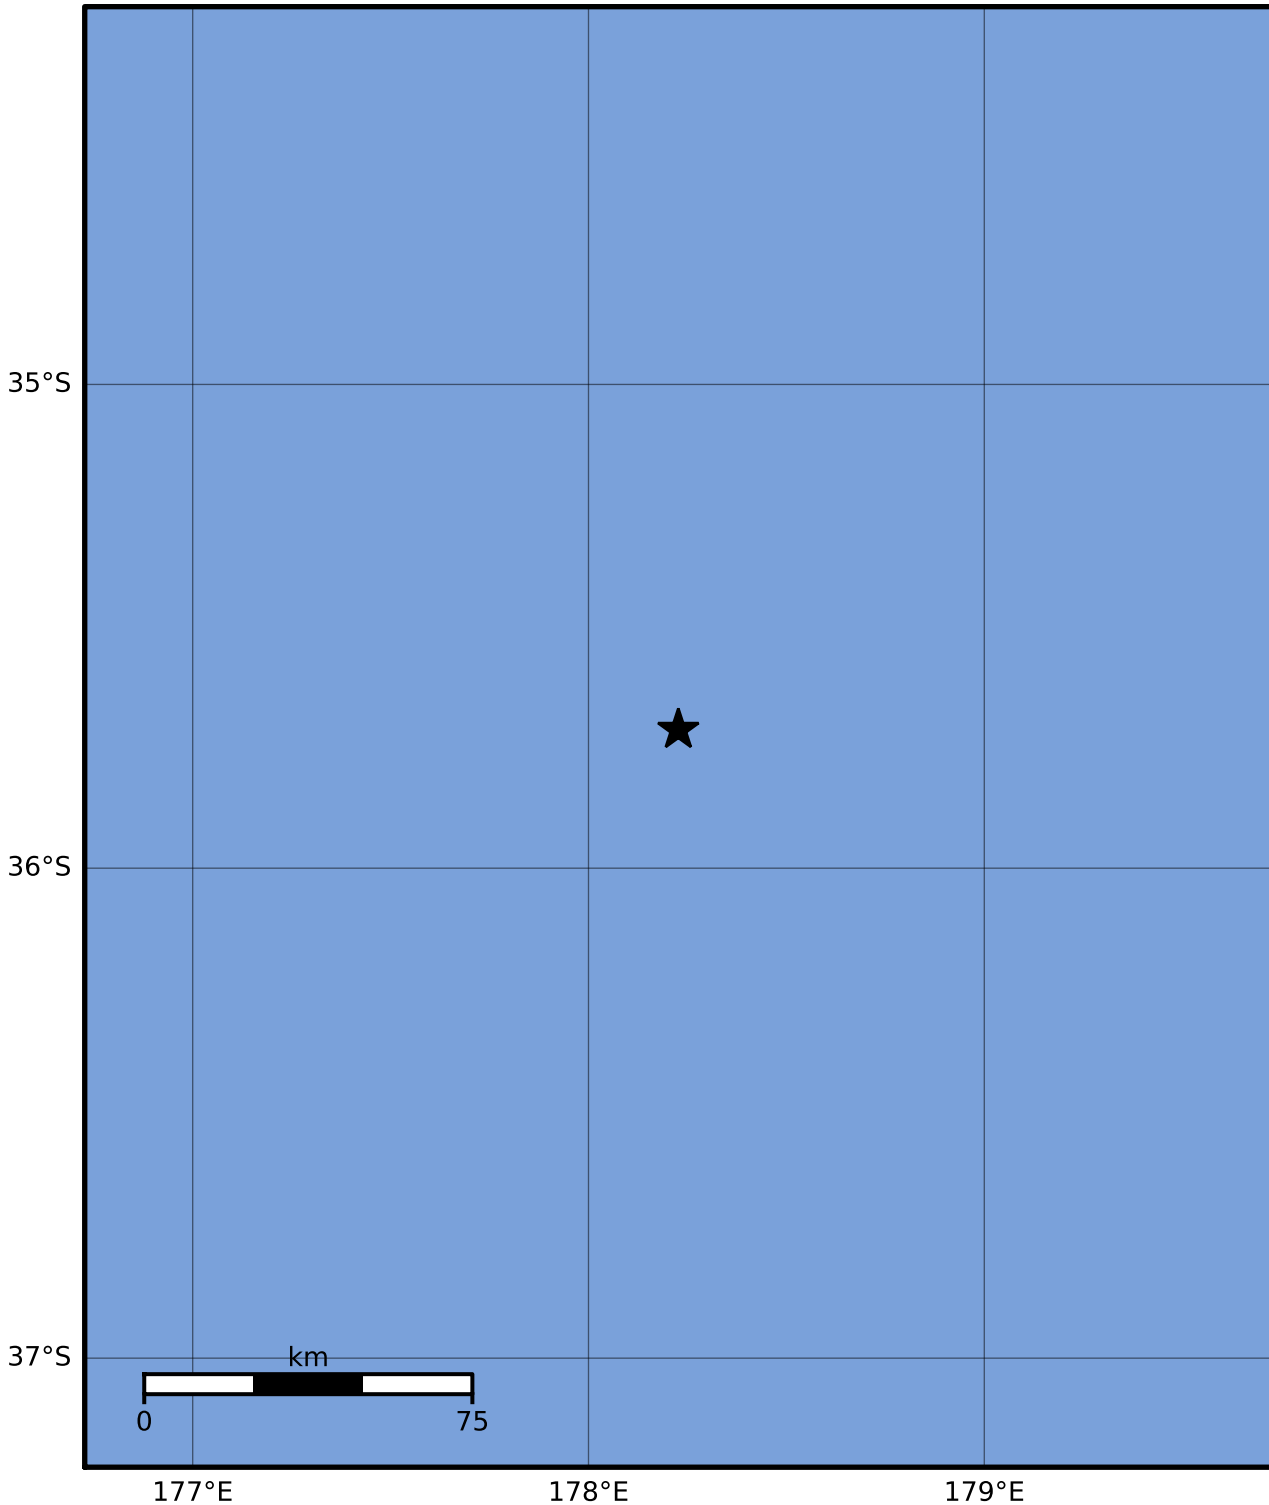

Macroseismic Intensity Map GNS Science

ShakeMap: Raukumara Plain

May 23, 2022 00:18:31 UTC M3.3 S35.72 E178.23 Depth: 183.5km ID:2022p383818

SHAKING	Not felt	Weak	Light	Moderate	Strong	Very strong	Severe	Violent	Extreme
DAMAGE	None	None	None	Very light	Light	Moderate	Moderate/heavy	Heavy	Very heavy
PGA(%g)	<0.0464	0.29	1.63	5.16	12.5	22.4	40.2	72.2	>129
PGV(cm/s)	<0.0215	0.125	1.04	4.31	14.5	26.4	48.3	88.4	>162
INTENSITY	I	II-III	IV	V	VI	VII	VIII	IX	X+

Scale based on Moratalla et al.(2021) and Worden et al.(2012) Version 12: Processed 2022-06-07T00:58:12Z

△ Seismic Instrument ○ Reported Intensity

★ Epicenter