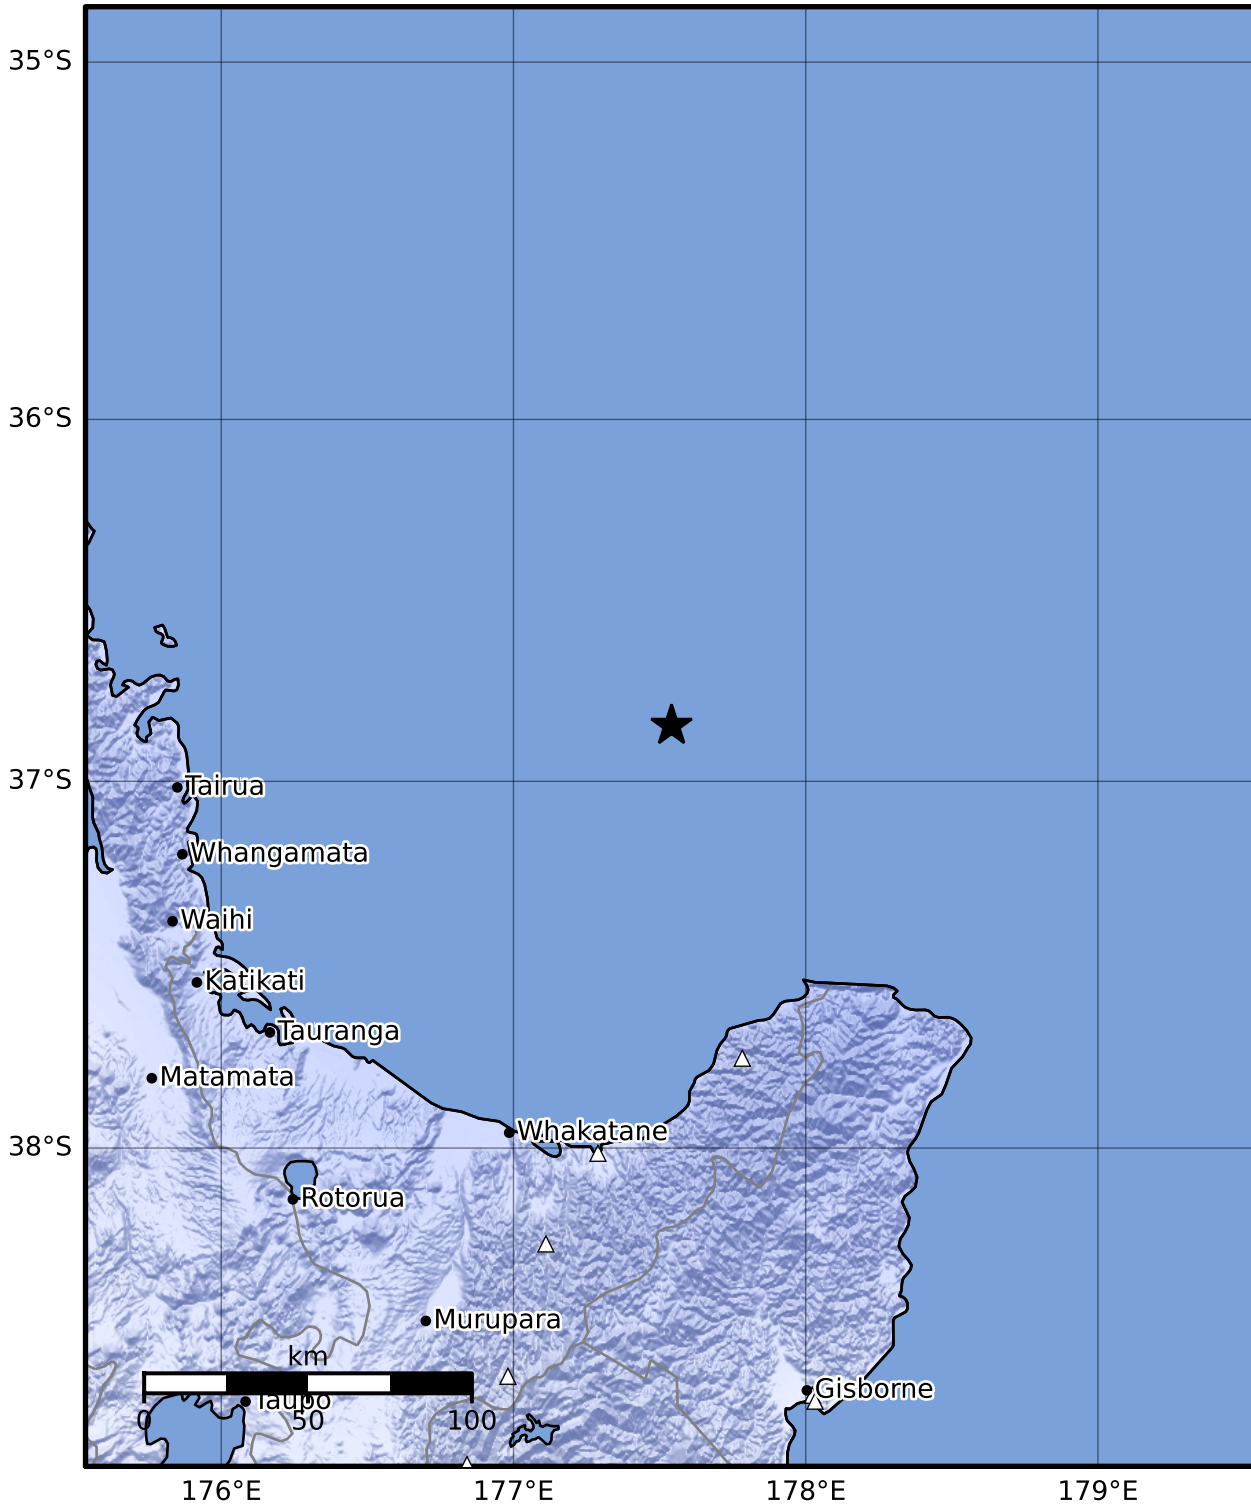

Macroseismic Intensity Map GNS Science

ShakeMap: Raukumara Plain

May 26, 2022 23:56:53 UTC M4.1 S36.85 E177.54 Depth: 150.2km ID:2022p394588

SHAKING	Not felt	Weak	Light	Moderate	Strong	Very strong	Severe	Violent	Extreme
DAMAGE	None	None	None	Very light	Light	Moderate	Moderate/heavy	Heavy	Very heavy
PGA(%g)	<0.0464	0.29	1.63	5.16	12.5	22.4	40.2	72.2	>129
PGV(cm/s)	<0.0215	0.125	1.04	4.31	14.5	26.4	48.3	88.4	>162
INTENSITY	I	II-III	IV	V	VI	VII	VIII	IX	X+

Scale based on Moratalla et al.(2021) and Worden et al.(2012) Version 2: Processed 2022-05-27T00:14:07Z

△ Seismic Instrument ○ Reported Intensity

★ Epicenter