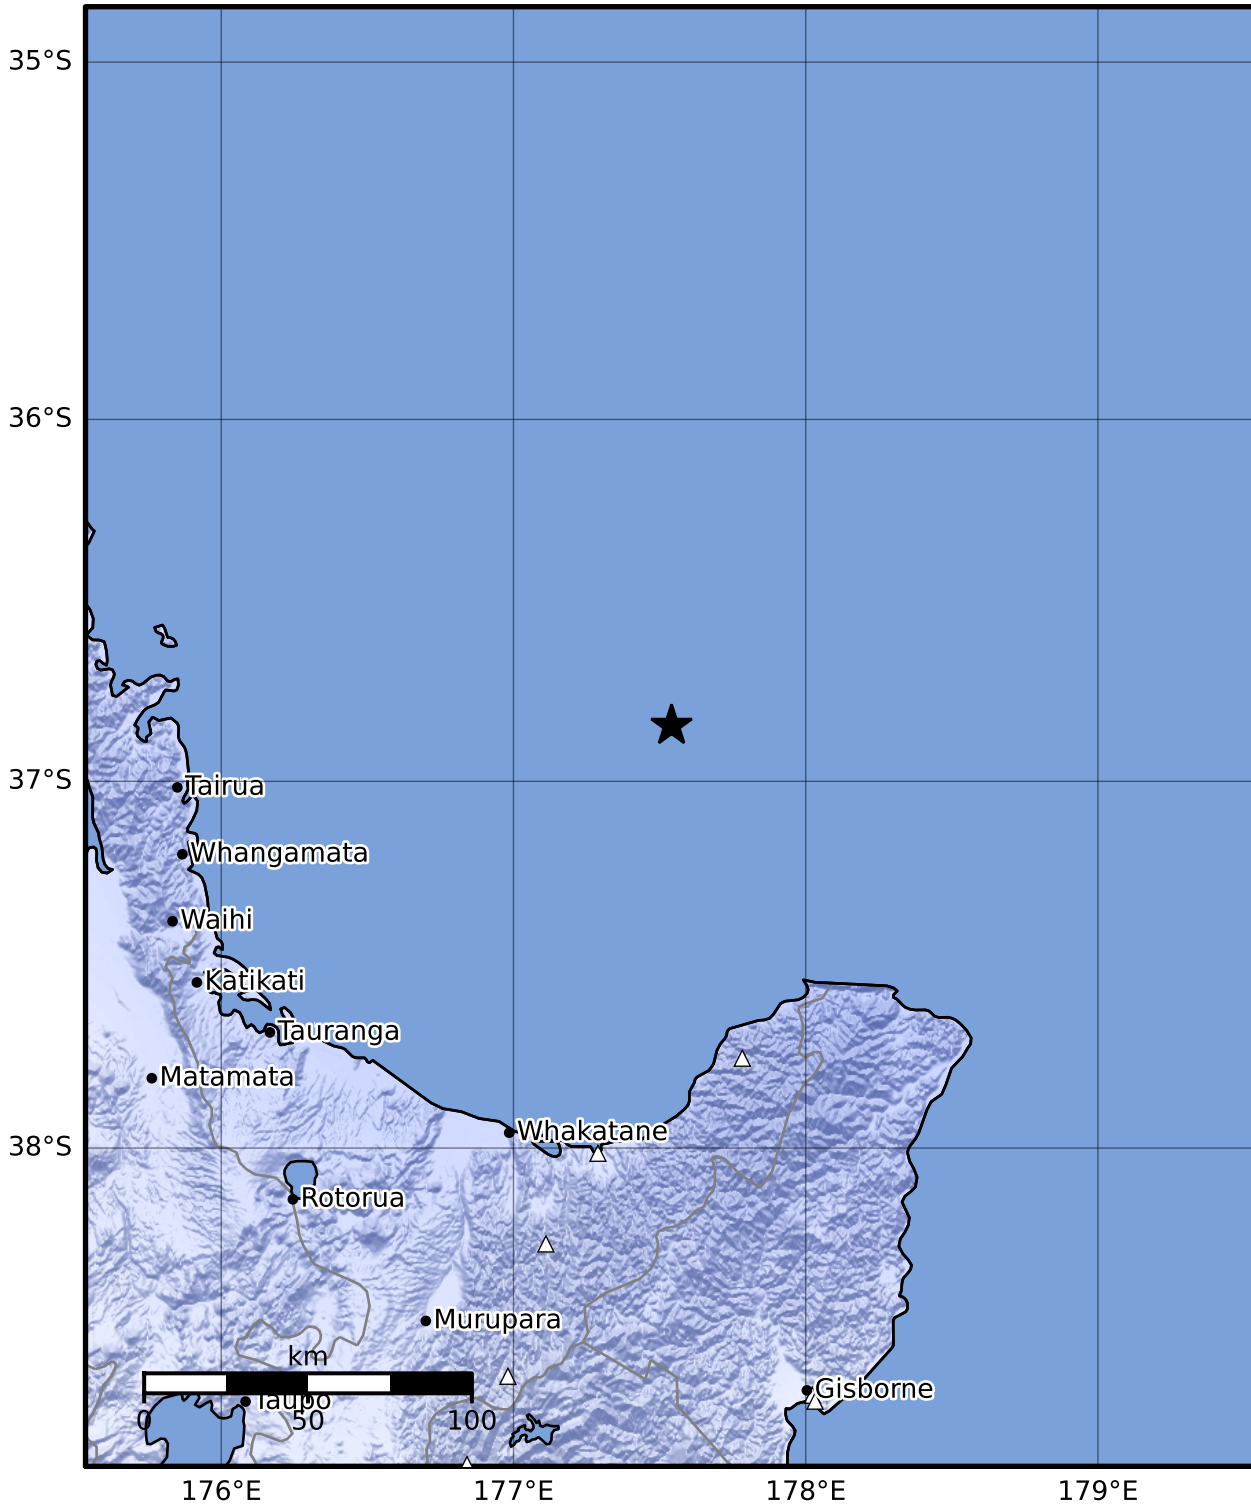

Macroseismic Intensity Map GNS Science

ShakeMap: Raukumara Plain

May 26, 2022 23:56:53 UTC M4.1 S36.85 E177.54 Depth: 150.2km ID:2022p394588

SHAKING	Not felt	Weak	Light	Moderate	Strong	Very strong	Severe	Violent	Extreme
DAMAGE	None	None	None	Very light	Light	Moderate	Moderate/heavy	Heavy	Very heavy
PGA(%g)	<0.0464	0.29	1.63	5.16	12.5	22.4	40.2	72.2	>129
PGV(cm/s)	<0.0215	0.125	1.04	4.31	14.5	26.4	48.3	88.4	>162
INTENSITY	I	II-III	IV	V	VI	VII	VIII	IX	X+

Scale based on Moratalla et al.(2021) and Worden et al.(2012) Version 5: Processed 2022-05-27T01:07:42Z

△ Seismic Instrument ○ Reported Intensity

★ Epicenter