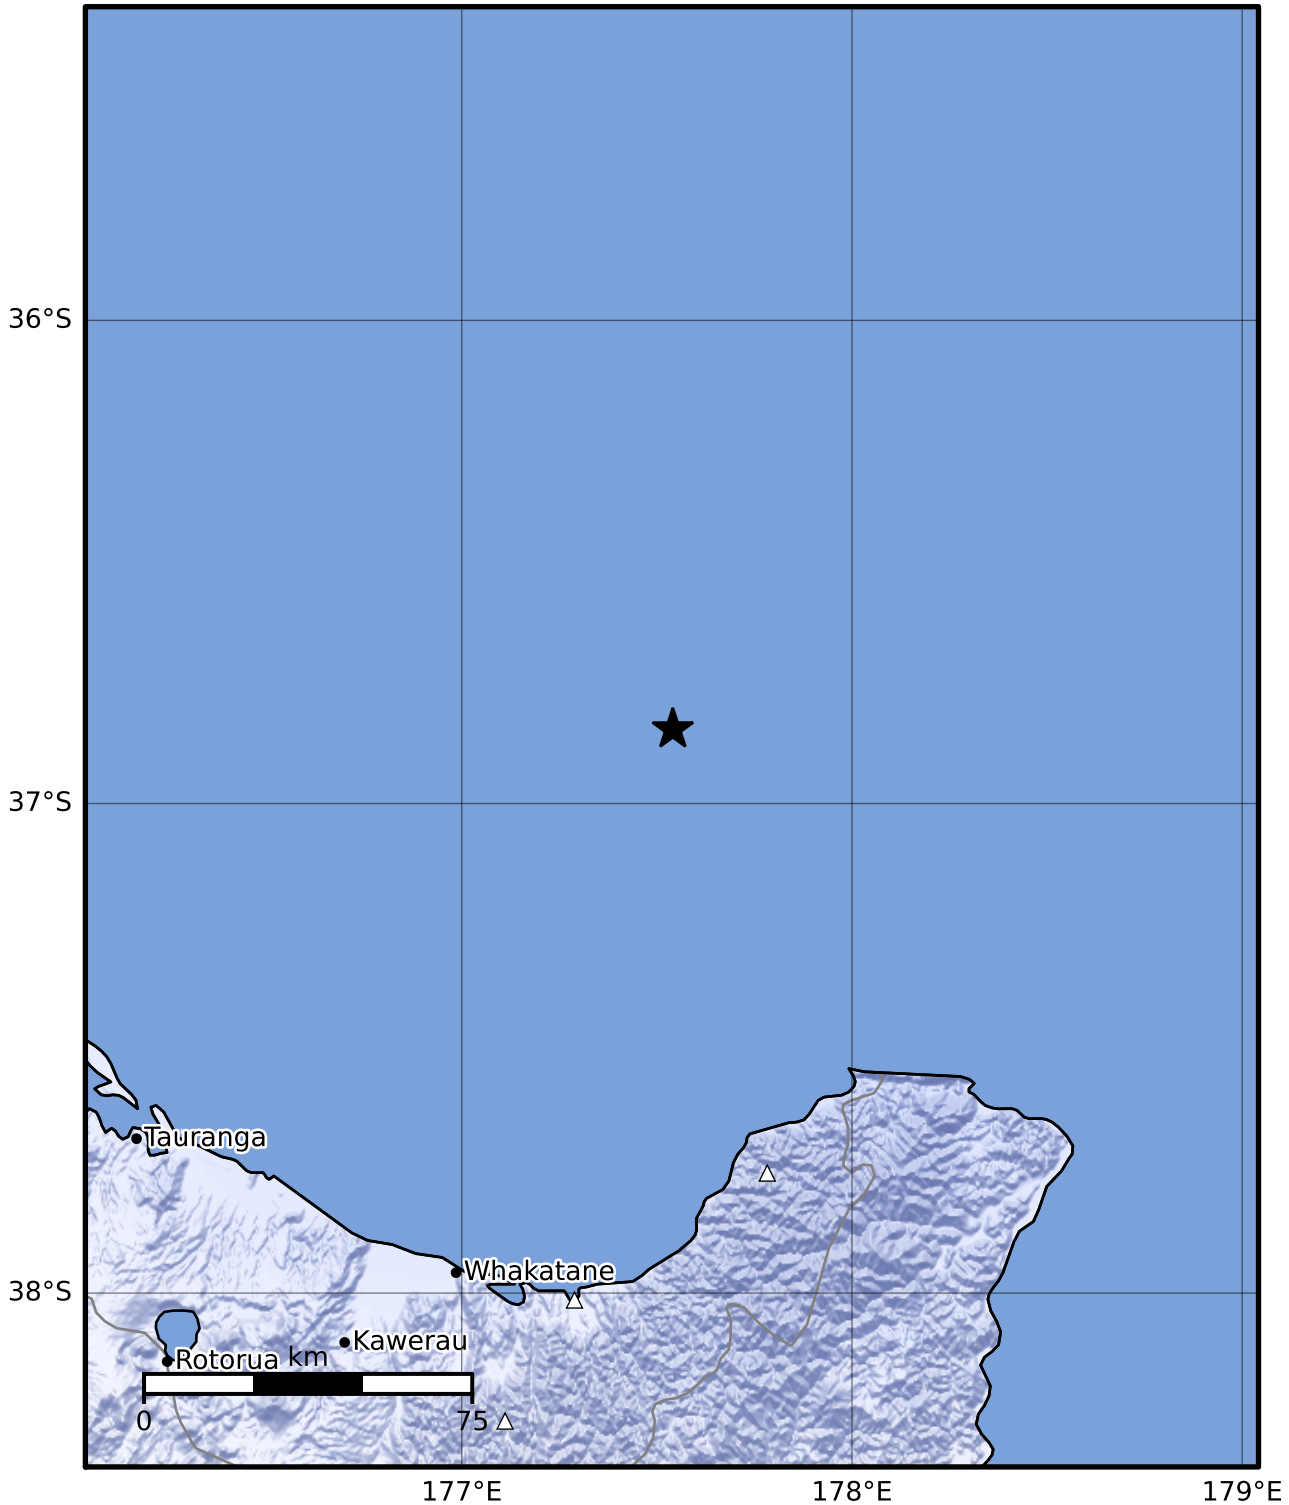

Macroseismic Intensity Map GNS Science

ShakeMap: Raukumara Plain

May 26, 2022 23:56:53 UTC M3.7 S36.85 E177.54 Depth: 150.2km ID:2022p394588

SHAKING	Not felt	Weak	Light	Moderate	Strong	Very strong	Severe	Violent	Extreme
DAMAGE	None	None	None	Very light	Light	Moderate	Moderate/heavy	Heavy	Very heavy
PGA(%g)	<0.0464	0.29	1.63	5.16	12.5	22.4	40.2	72.2	>129
PGV(cm/s)	<0.0215	0.125	1.04	4.31	14.5	26.4	48.3	88.4	>162
INTENSITY	I	II-III	IV	V	VI	VII	VIII	IX	X+

Scale based on Moratalla et al.(2021) and Worden et al.(2012) Version 8: Processed 2022-05-27T03:03:40Z

△ Seismic Instrument ○ Reported Intensity

★ Epicenter