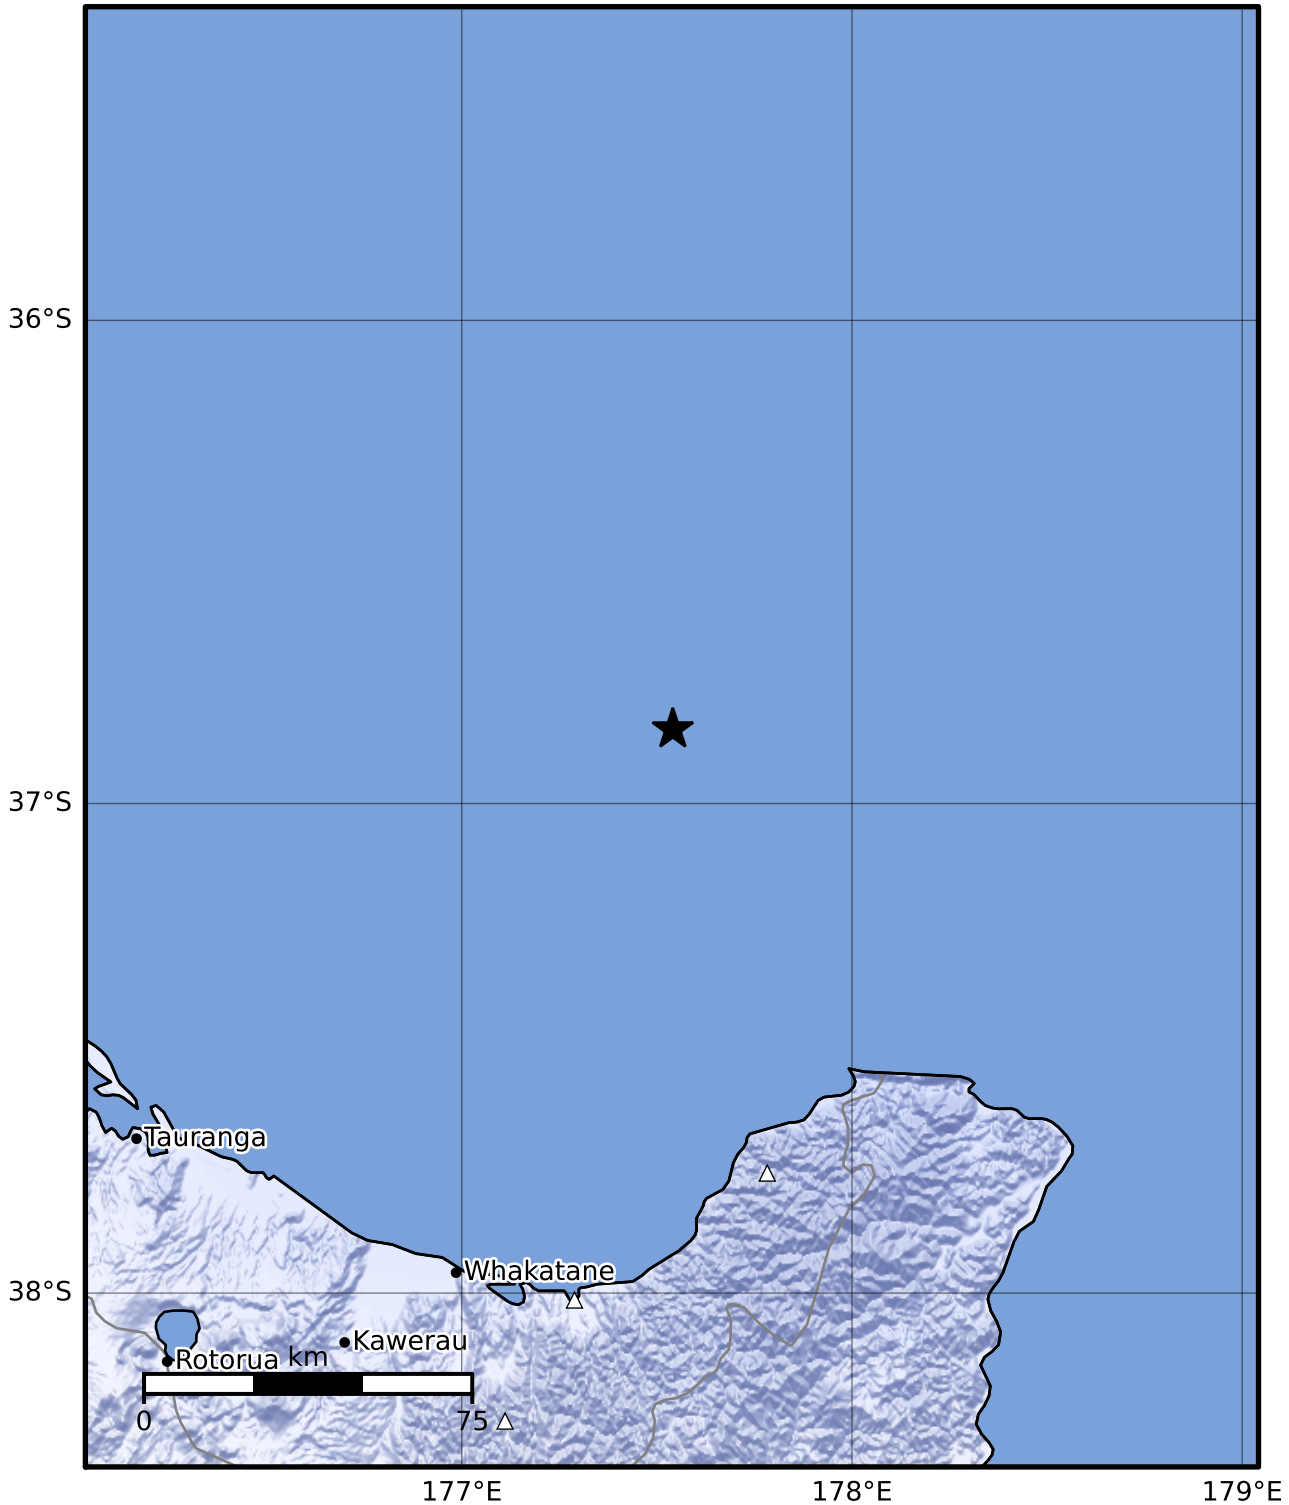

Macroseismic Intensity Map GNS Science

ShakeMap: Raukumara Plain

May 26, 2022 23:56:53 UTC M3.7 S36.85 E177.54 Depth: 150.2km ID:2022p394588

SHAKING	Not felt	Weak	Light	Moderate	Strong	Very strong	Severe	Violent	Extreme
DAMAGE	None	None	None	Very light	Light	Moderate	Moderate/heavy	Heavy	Very heavy
PGA(%g)	<0.0464	0.29	1.63	5.16	12.5	22.4	40.2	72.2	>129
PGV(cm/s)	<0.0215	0.125	1.04	4.31	14.5	26.4	48.3	88.4	>162
INTENSITY	I	II-III	IV	V	VI	VII	VIII	IX	X+

Scale based on Moratalla et al.(2021) and Worden et al.(2012) Version 9: Processed 2022-05-27T03:29:15Z

△ Seismic Instrument ○ Reported Intensity

★ Epicenter