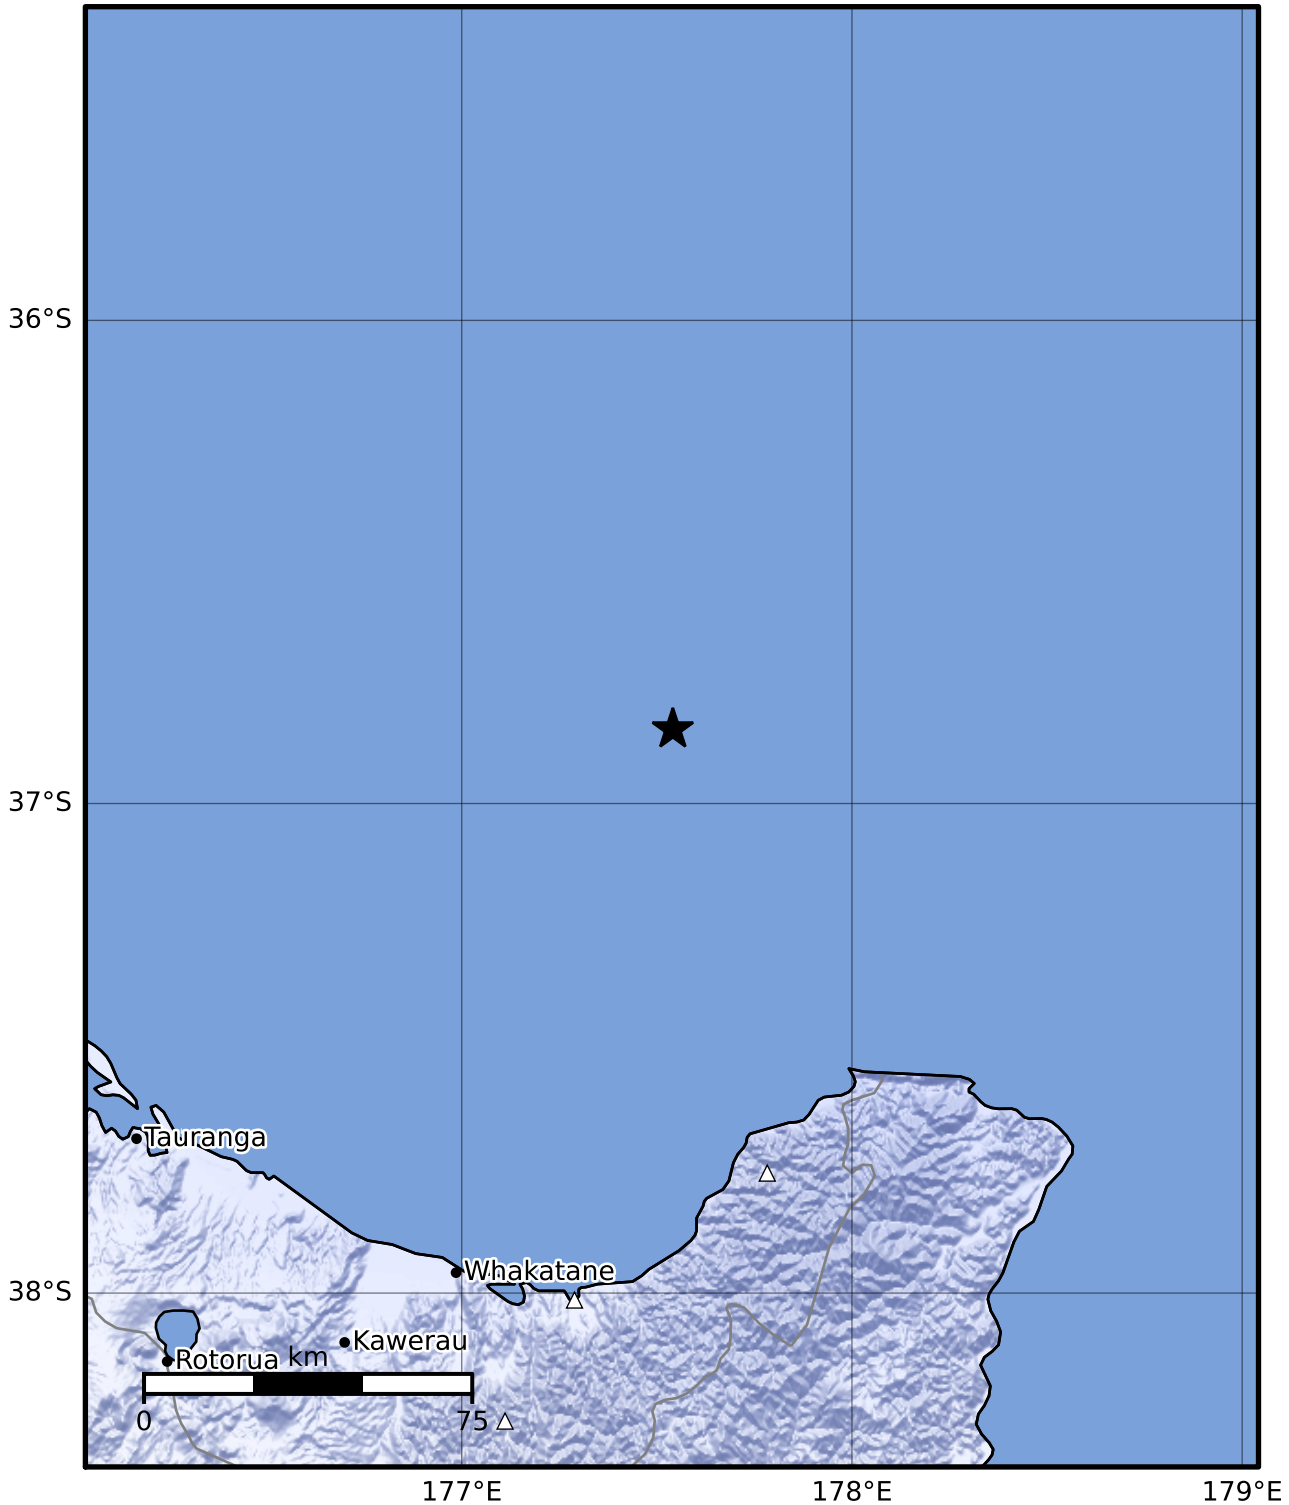

Macroseismic Intensity Map GNS Science

ShakeMap: Raukumara Plain

May 26, 2022 23:56:53 UTC M3.7 S36.85 E177.54 Depth: 150.2km ID:2022p394588

SHAKING	Not felt	Weak	Light	Moderate	Strong	Very strong	Severe	Violent	Extreme
DAMAGE	None	None	None	Very light	Light	Moderate	Moderate/heavy	Heavy	Very heavy
PGA(%g)	<0.0464	0.29	1.63	5.16	12.5	22.4	40.2	72.2	>129
PGV(cm/s)	<0.0215	0.125	1.04	4.31	14.5	26.4	48.3	88.4	>162
INTENSITY	I	II-III	IV	V	VI	VII	VIII	IX	X+

Scale based on Moratalla et al.(2021) and Worden et al.(2012) Version 10: Processed 2022-05-27T05:57:38Z

△ Seismic Instrument ○ Reported Intensity

★ Epicenter