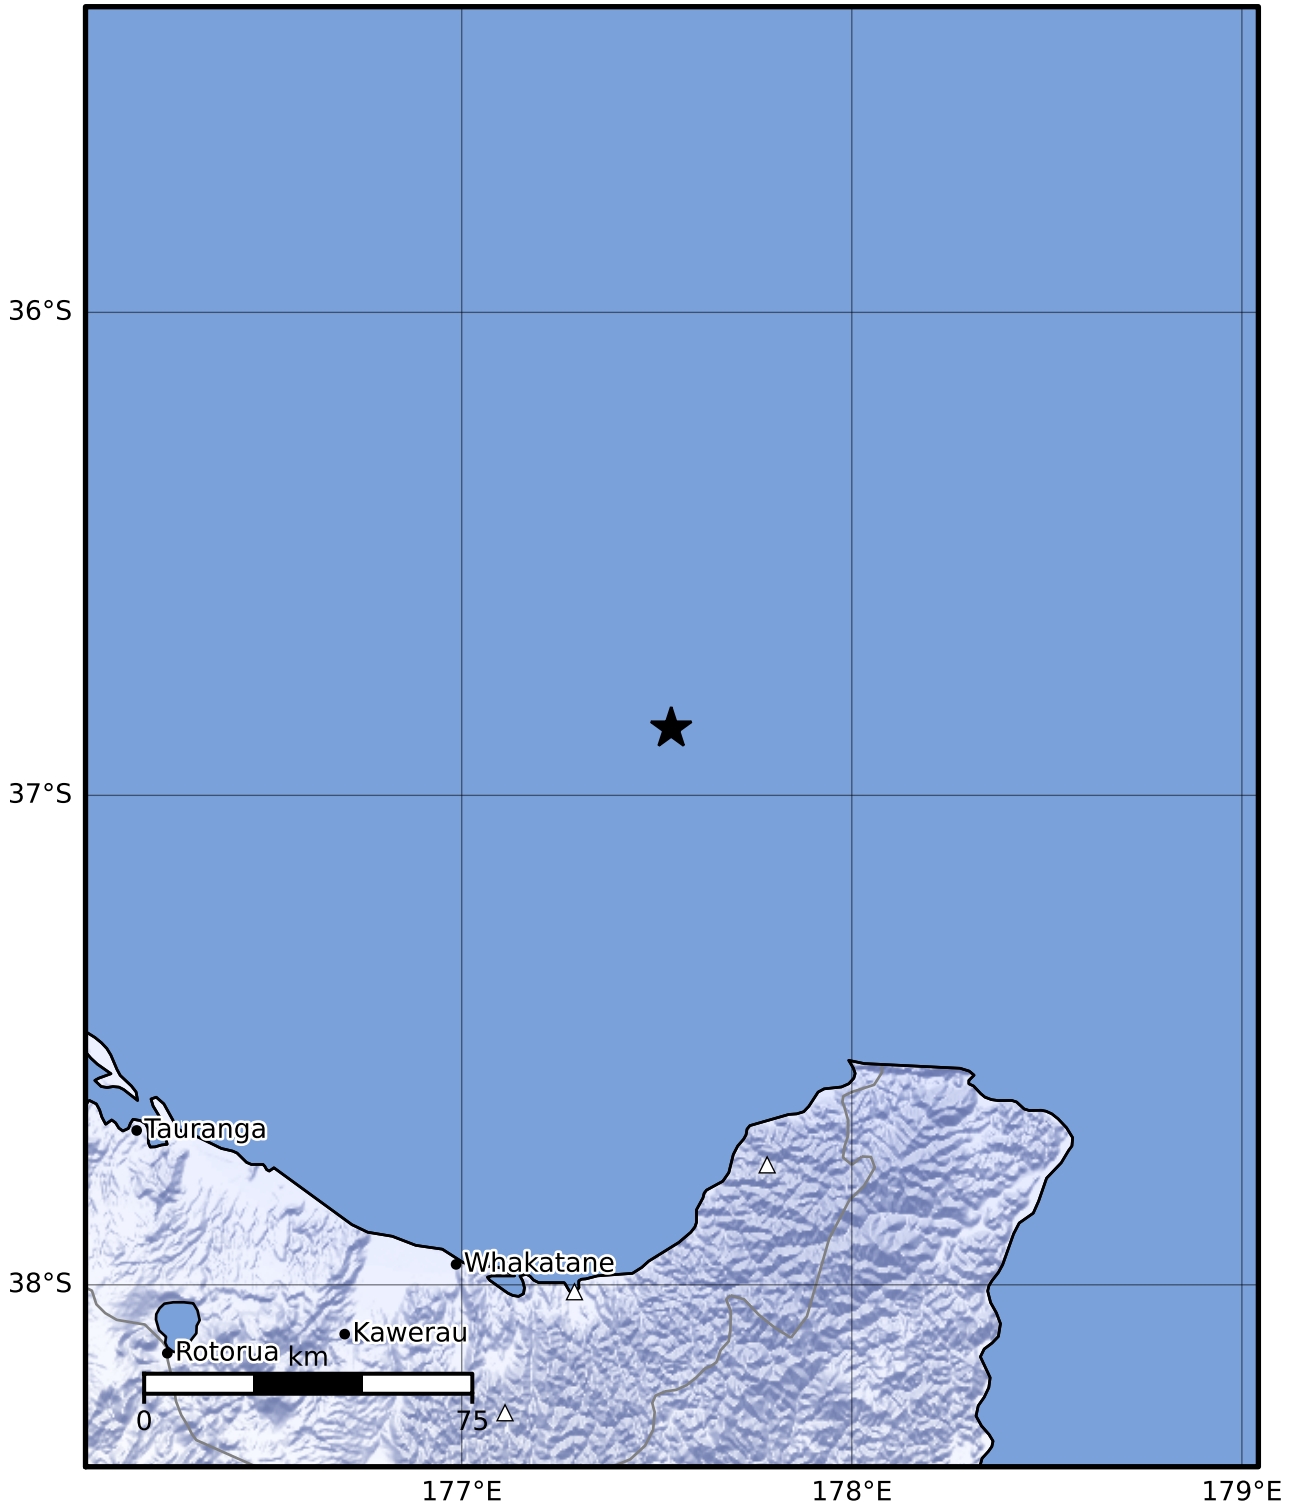

Macroseismic Intensity Map GNS Science

ShakeMap: Raukumara Plain

May 26, 2022 23:56:53 UTC M3.6 S36.86 E177.54 Depth: 149.0km ID:2022p394588

SHAKING	Not felt	Weak	Light	Moderate	Strong	Very strong	Severe	Violent	Extreme
DAMAGE	None	None	None	Very light	Light	Moderate	Moderate/heavy	Heavy	Very heavy
PGA(%g)	<0.0464	0.29	1.63	5.16	12.5	22.4	40.2	72.2	>129
PGV(cm/s)	<0.0215	0.125	1.04	4.31	14.5	26.4	48.3	88.4	>162
INTENSITY	I	II-III	IV	V	VI	VII	VIII	IX	X+

Scale based on Moratalla et al.(2021) and Worden et al.(2012) Version 12: Processed 2022-06-07T20:50:33Z

△ Seismic Instrument ○ Reported Intensity

★ Epicenter