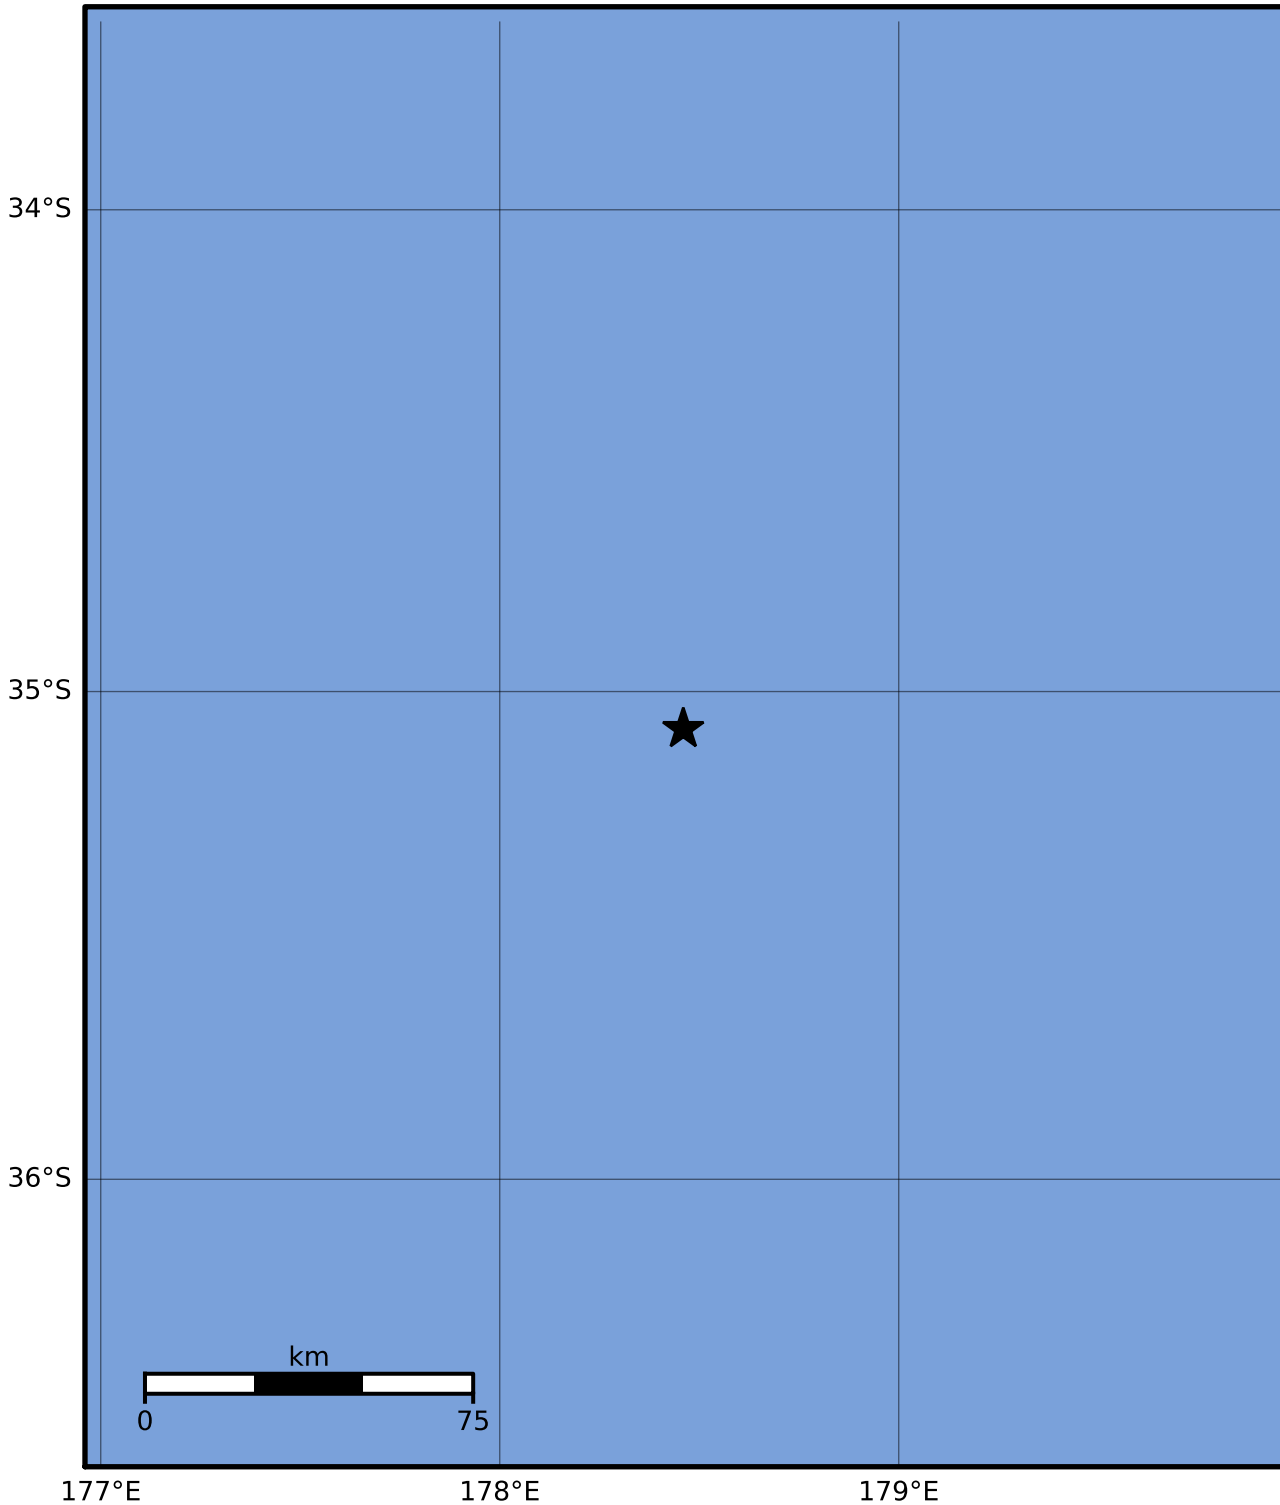

Macroseismic Intensity Map GNS Science

ShakeMap: Raukumara Plain

May 28, 2022 05:18:13 UTC M3.7 S35.08 E178.46 Depth: 239.5km ID:2022p397895

SHAKING	Not felt	Weak	Light	Moderate	Strong	Very strong	Severe	Violent	Extreme
DAMAGE	None	None	None	Very light	Light	Moderate	Moderate/heavy	Heavy	Very heavy
PGA(%g)	<0.0464	0.29	1.63	5.16	12.5	22.4	40.2	72.2	>129
PGV(cm/s)	<0.0215	0.125	1.04	4.31	14.5	26.4	48.3	88.4	>162
INTENSITY	I	II-III	IV	V	VI	VII	VIII	IX	X+

Scale based on Moratalla et al.(2021) and Worden et al.(2012) Version 3: Processed 2022-05-28T05:40:27Z
 Δ Seismic Instrument ○ Reported Intensity ★ Epicenter