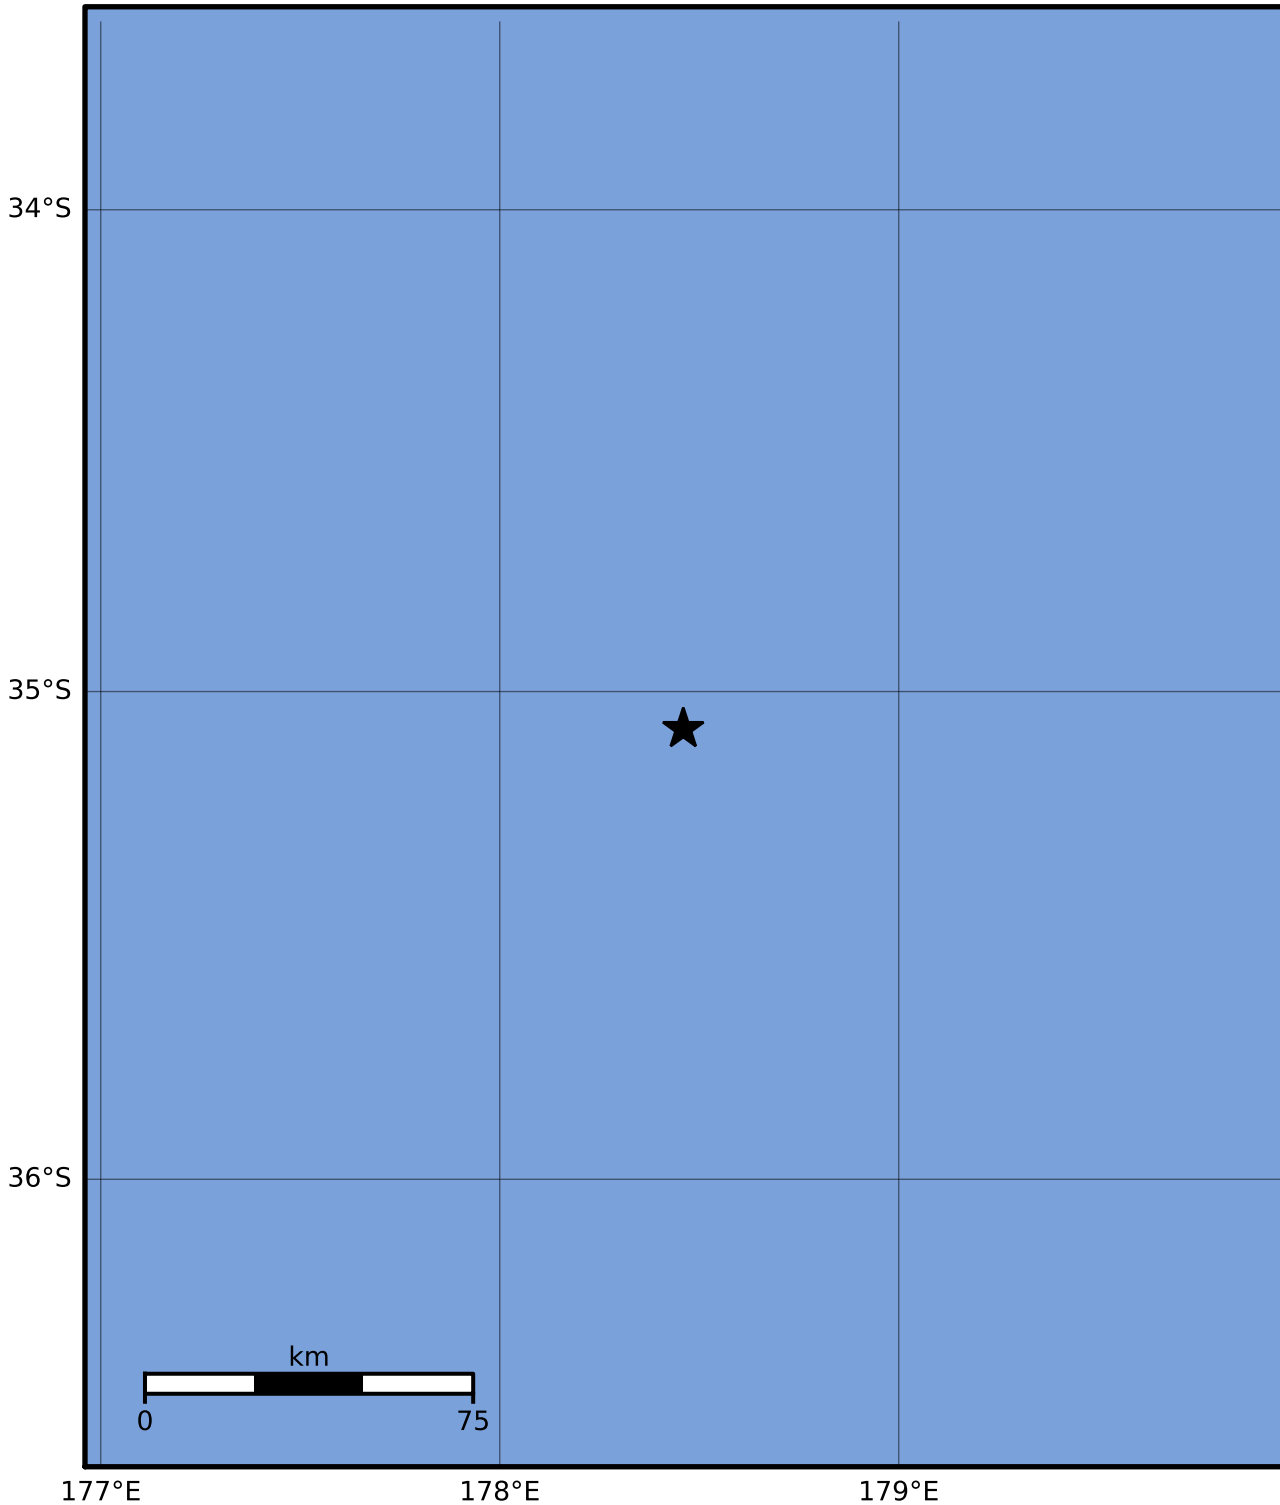

Macroseismic Intensity Map GNS Science

ShakeMap: Raukumara Plain

May 28, 2022 05:18:13 UTC M3.7 S35.08 E178.46 Depth: 239.5km ID:2022p397895

SHAKING	Not felt	Weak	Light	Moderate	Strong	Very strong	Severe	Violent	Extreme
DAMAGE	None	None	None	Very light	Light	Moderate	Moderate/heavy	Heavy	Very heavy
PGA(%g)	<0.0464	0.29	1.63	5.16	12.5	22.4	40.2	72.2	>129
PGV(cm/s)	<0.0215	0.125	1.04	4.31	14.5	26.4	48.3	88.4	>162
INTENSITY	I	II-III	IV	V	VI	VII	VIII	IX	X+

Scale based on Moratalla et al.(2021) and Worden et al.(2012) Version 8: Processed 2022-05-28T11:18:47Z
 Δ Seismic Instrument ○ Reported Intensity ★ Epicenter