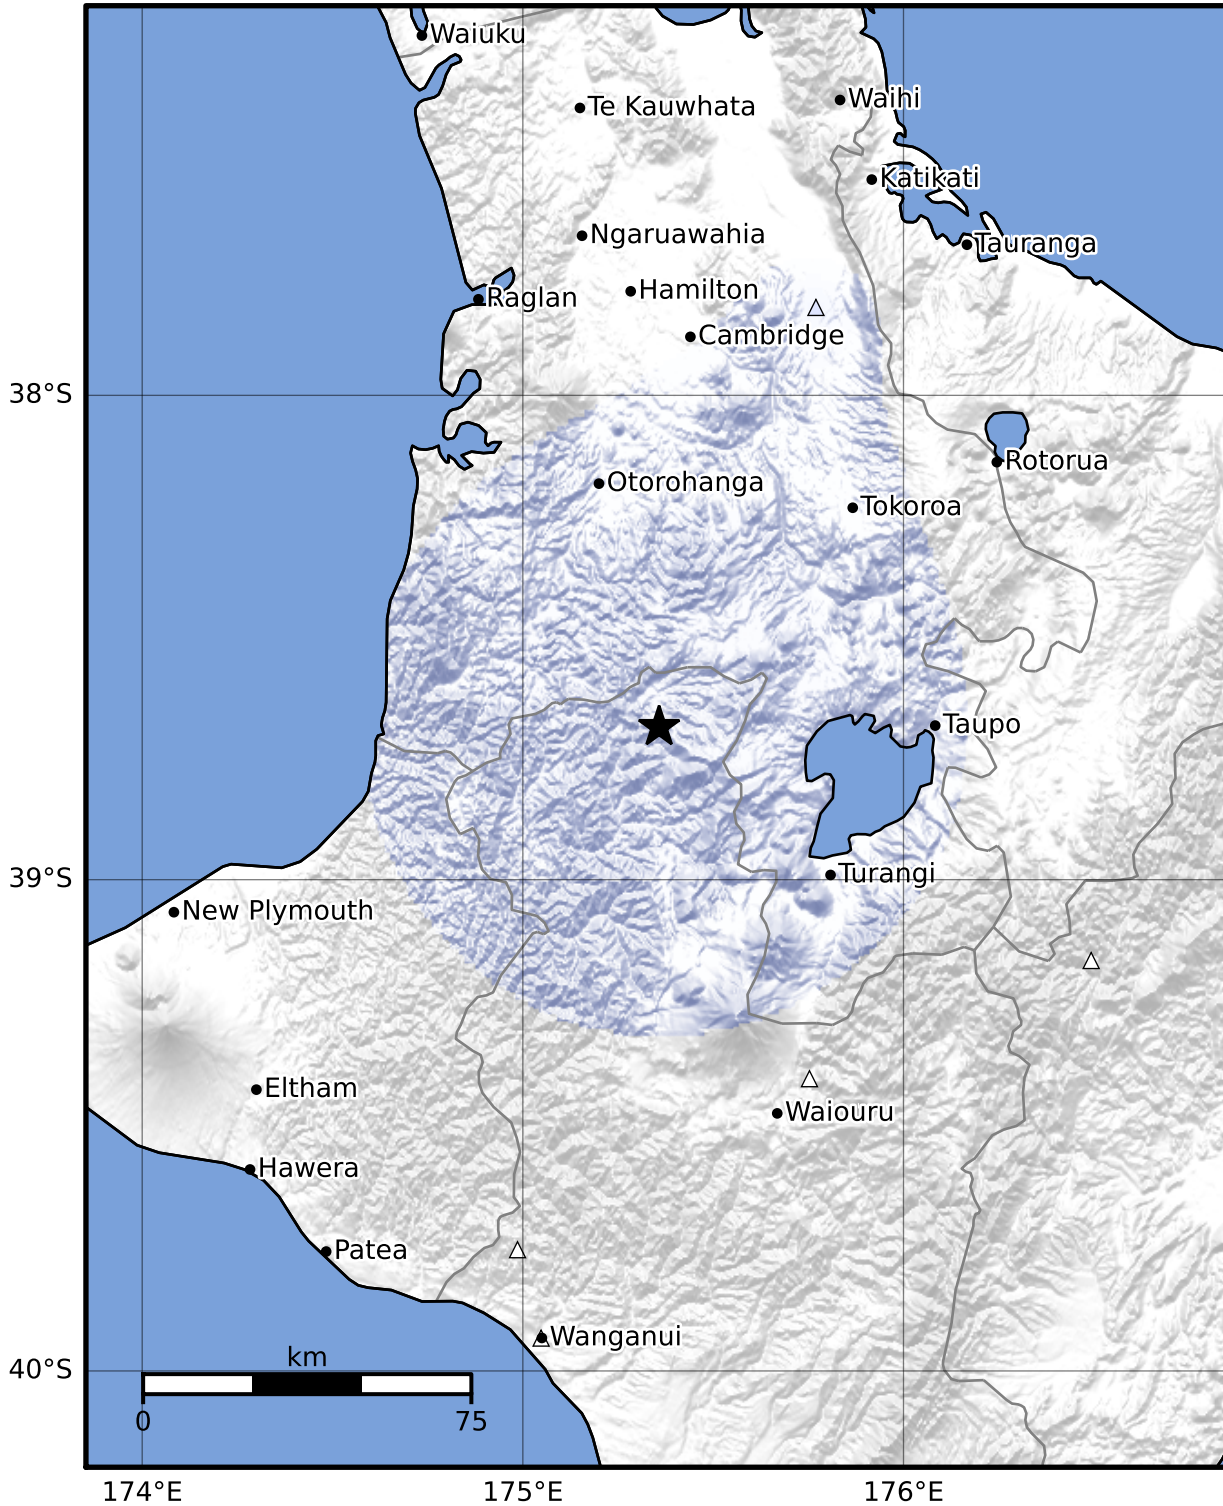

Macroseismic Intensity Map GNS Science
ShakeMap: King Country

Jun 02, 2022 14:35:00 UTC M3.3 S38.69 E175.36 Depth: 205.0km ID:2022p412452

SHAKING	Not felt	Weak	Light	Moderate	Strong	Very strong	Severe	Violent	Extreme
DAMAGE	None	None	None	Very light	Light	Moderate	Moderate/heavy	Heavy	Very heavy
PGA(%g)	<0.0464	0.29	1.63	5.16	12.5	22.4	40.2	72.2	>129
PGV(cm/s)	<0.0215	0.125	1.04	4.31	14.5	26.4	48.3	88.4	>162
INTENSITY	I	II-III	IV	V	VI	VII	VIII	IX	X+

Scale based on Moratalla et al.(2021) and Worden et al.(2012) Version 7: Processed 2022-06-02T17:35:46Z
 Δ Seismic Instrument ○ Reported Intensity ★ Epicenter