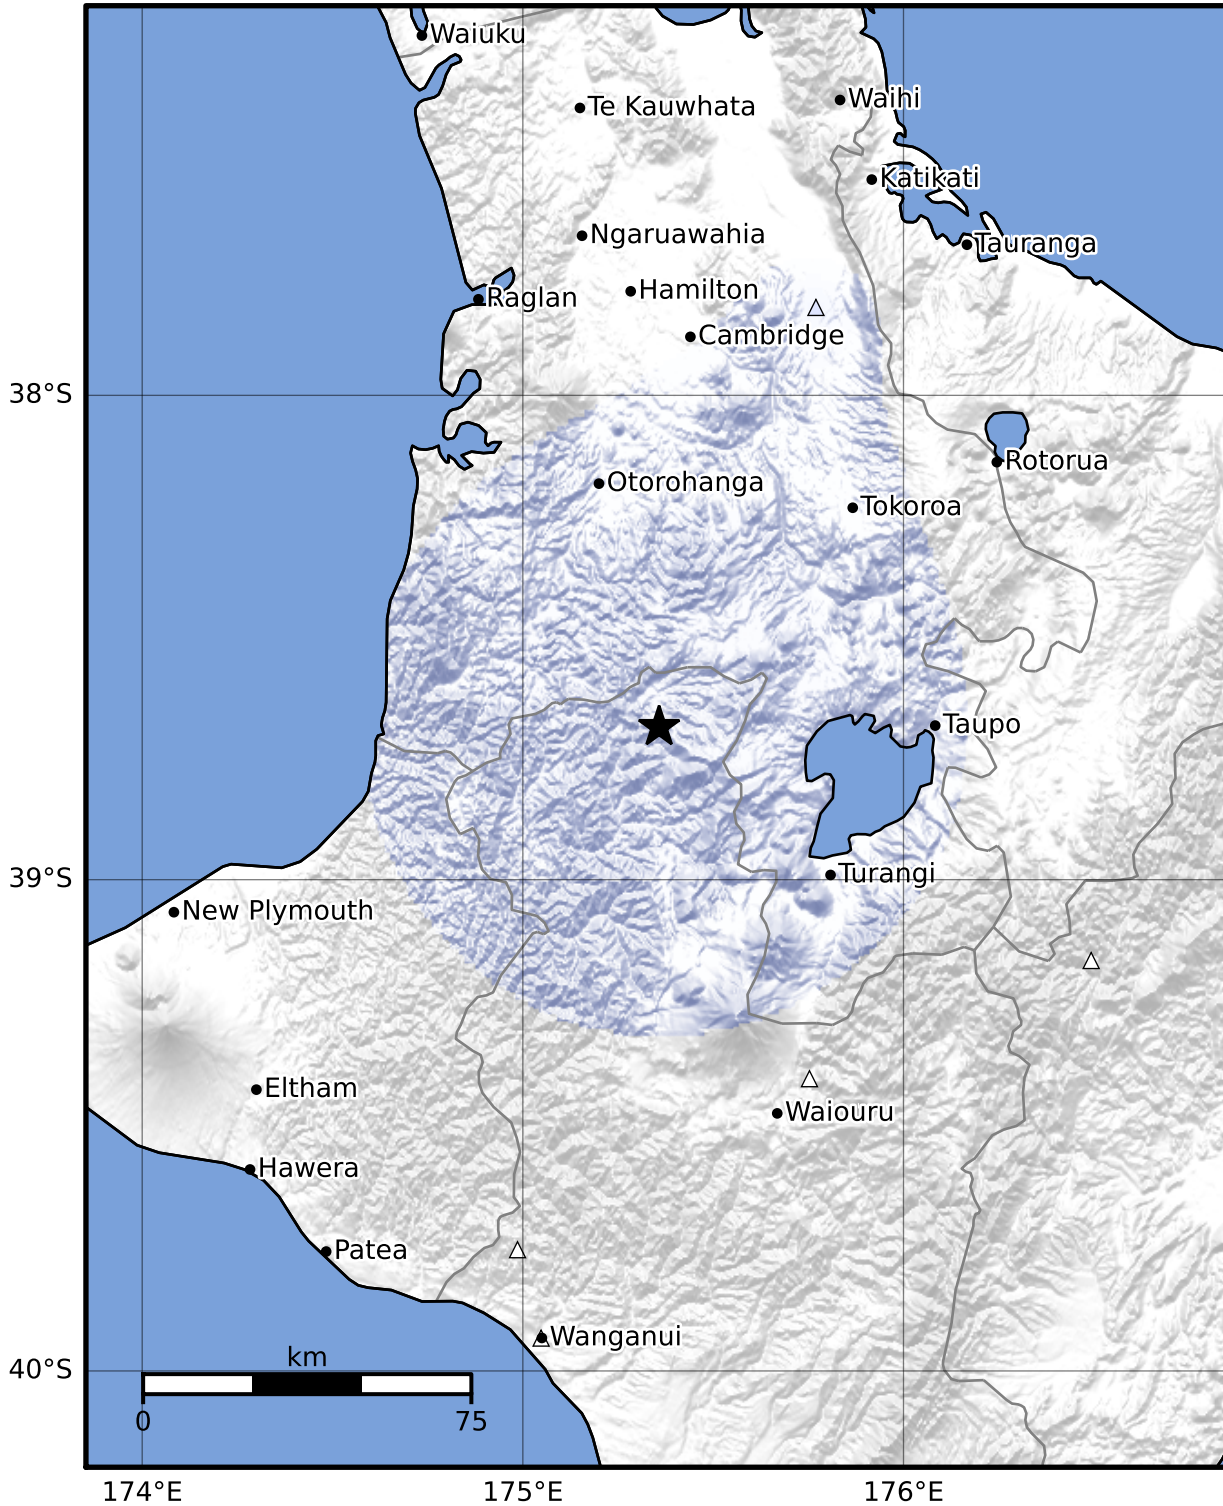

Macroseismic Intensity Map GNS Science
ShakeMap: King Country

Jun 02, 2022 14:35:00 UTC M3.3 S38.69 E175.36 Depth: 205.0km ID:2022p412452

SHAKING	Not felt	Weak	Light	Moderate	Strong	Very strong	Severe	Violent	Extreme
DAMAGE	None	None	None	Very light	Light	Moderate	Moderate/heavy	Heavy	Very heavy
PGA(%g)	<0.0464	0.29	1.63	5.16	12.5	22.4	40.2	72.2	>129
PGV(cm/s)	<0.0215	0.125	1.04	4.31	14.5	26.4	48.3	88.4	>162
INTENSITY	I	II-III	IV	V	VI	VII	VIII	IX	X+

Scale based on Moratalla et al.(2021) and Worden et al.(2012) Version 9: Processed 2022-06-03T14:35:47Z
 Δ Seismic Instrument ○ Reported Intensity ★ Epicenter