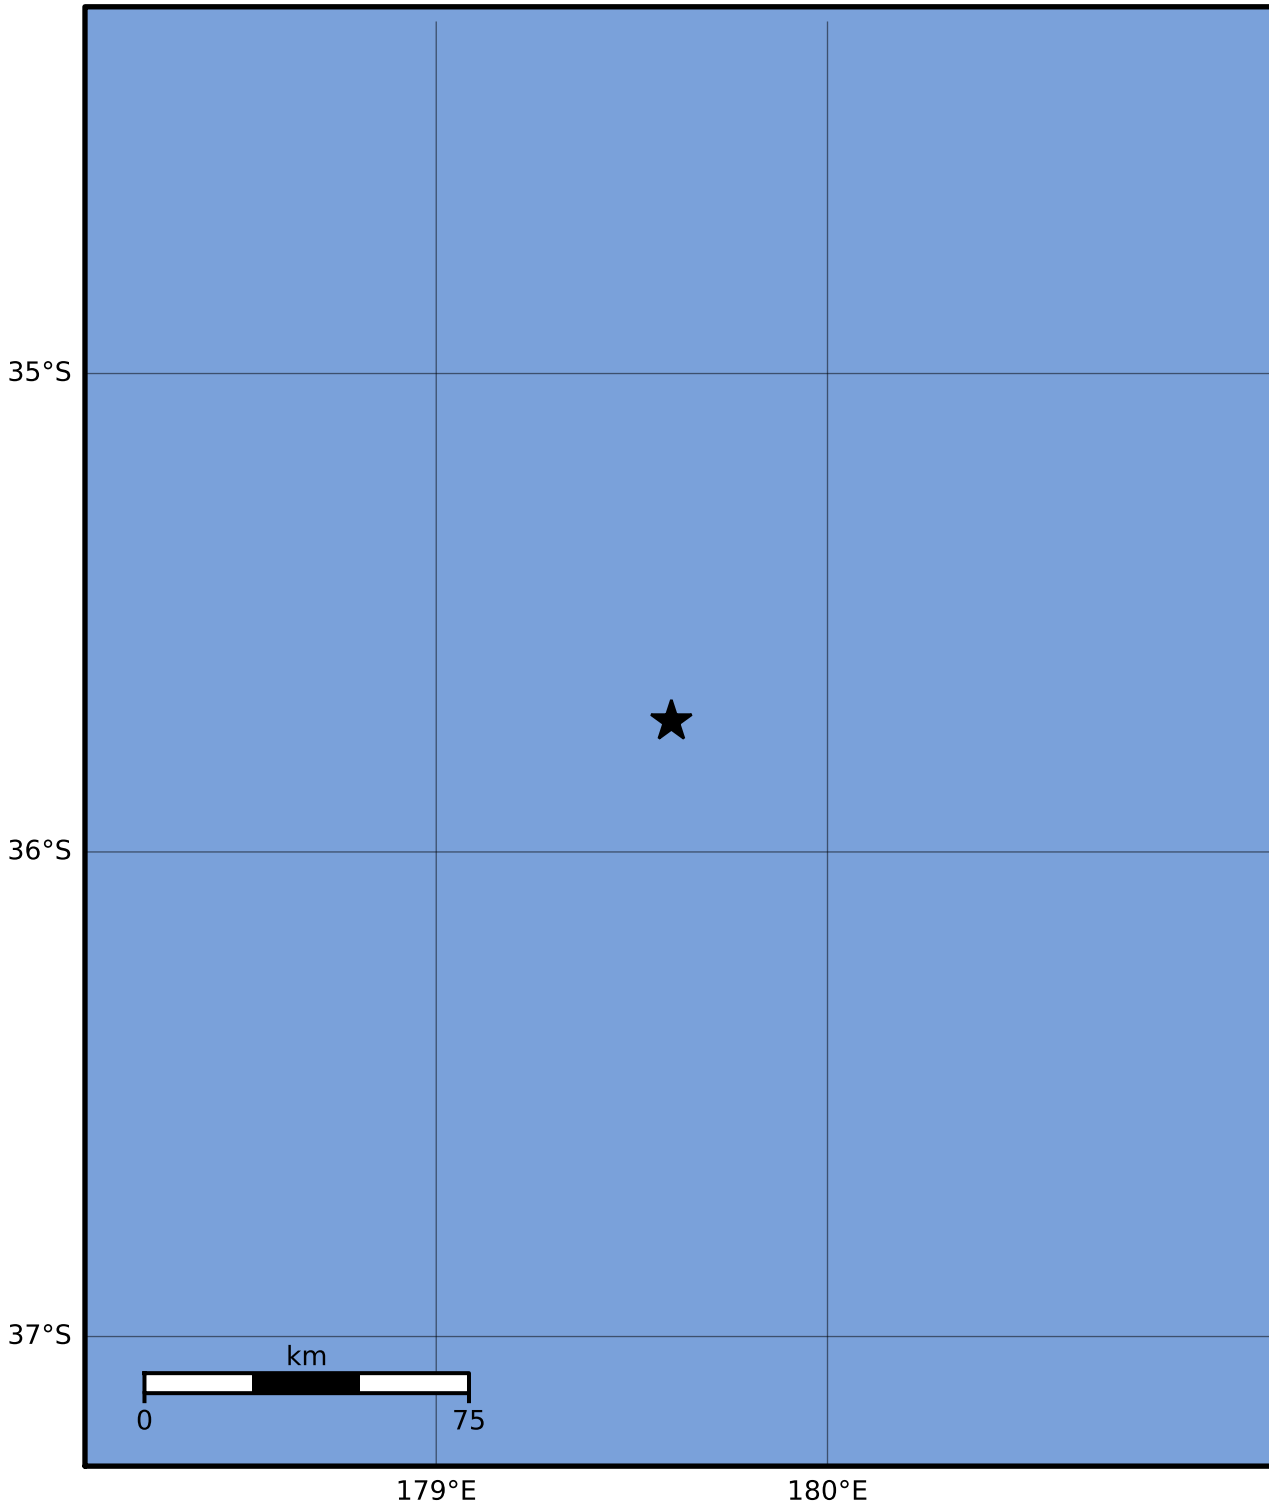

Macroseismic Intensity Map GNS Science

ShakeMap: Raukumara Plain

Jun 24, 2022 21:58:31 UTC M3.5 S35.73 E179.60 Depth: 155.1km ID:2022p472745

SHAKING	Not felt	Weak	Light	Moderate	Strong	Very strong	Severe	Violent	Extreme
DAMAGE	None	None	None	Very light	Light	Moderate	Moderate/heavy	Heavy	Very heavy
PGA(%g)	<0.0464	0.29	1.63	5.16	12.5	22.4	40.2	72.2	>129
PGV(cm/s)	<0.0215	0.125	1.04	4.31	14.5	26.4	48.3	88.4	>162
INTENSITY	I	II-III	IV	V	VI	VII	VIII	IX	X+

Scale based on Moratalla et al.(2021) and Worden et al.(2012) Version 5: Processed 2022-06-25T03:59:02Z

△ Seismic Instrument ○ Reported Intensity

★ Epicenter