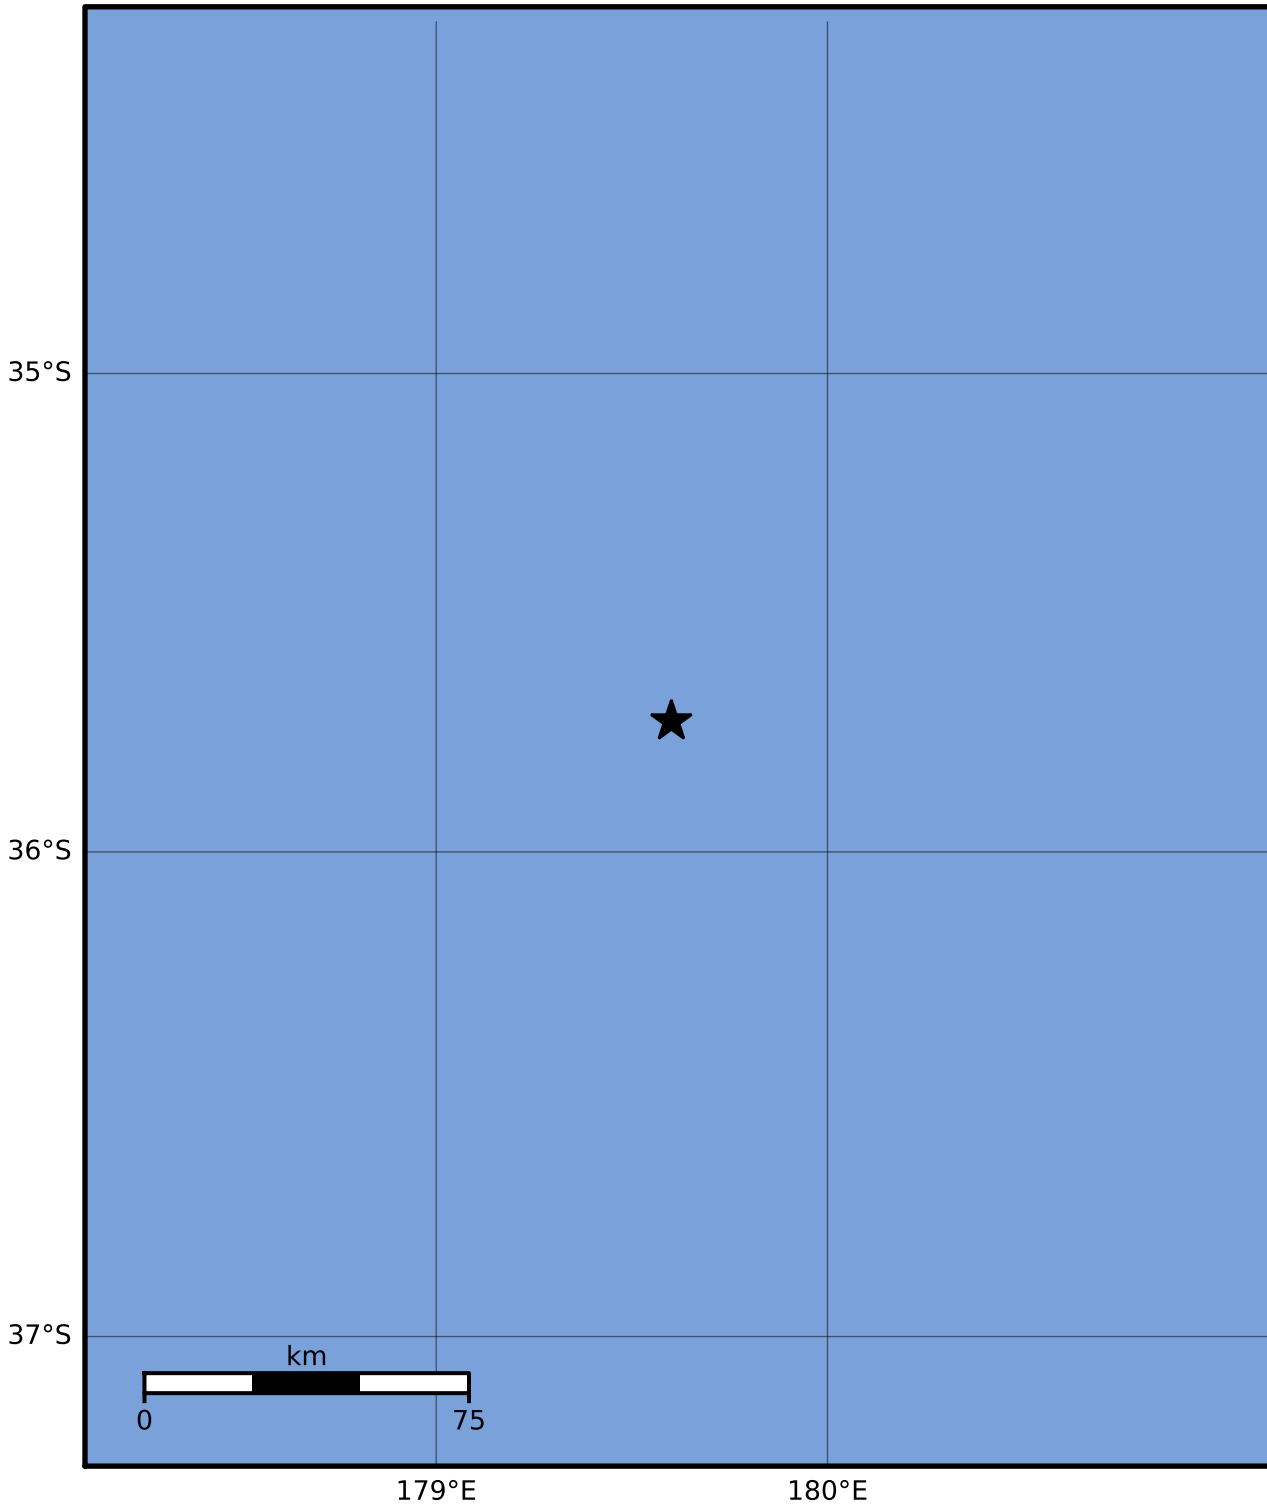

Macroseismic Intensity Map GNS Science

ShakeMap: Raukumara Plain

Jun 24, 2022 21:58:31 UTC M3.5 S35.73 E179.60 Depth: 155.1km ID:2022p472745

SHAKING	Not felt	Weak	Light	Moderate	Strong	Very strong	Severe	Violent	Extreme
DAMAGE	None	None	None	Very light	Light	Moderate	Moderate/heavy	Heavy	Very heavy
PGA(%g)	<0.0464	0.29	1.63	5.16	12.5	22.4	40.2	72.2	>129
PGV(cm/s)	<0.0215	0.125	1.04	4.31	14.5	26.4	48.3	88.4	>162
INTENSITY	I	II-III	IV	V	VI	VII	VIII	IX	X+

Scale based on Moratalla et al.(2021) and Worden et al.(2012) Version 6: Processed 2022-06-25T21:59:01Z

△ Seismic Instrument ○ Reported Intensity

★ Epicenter