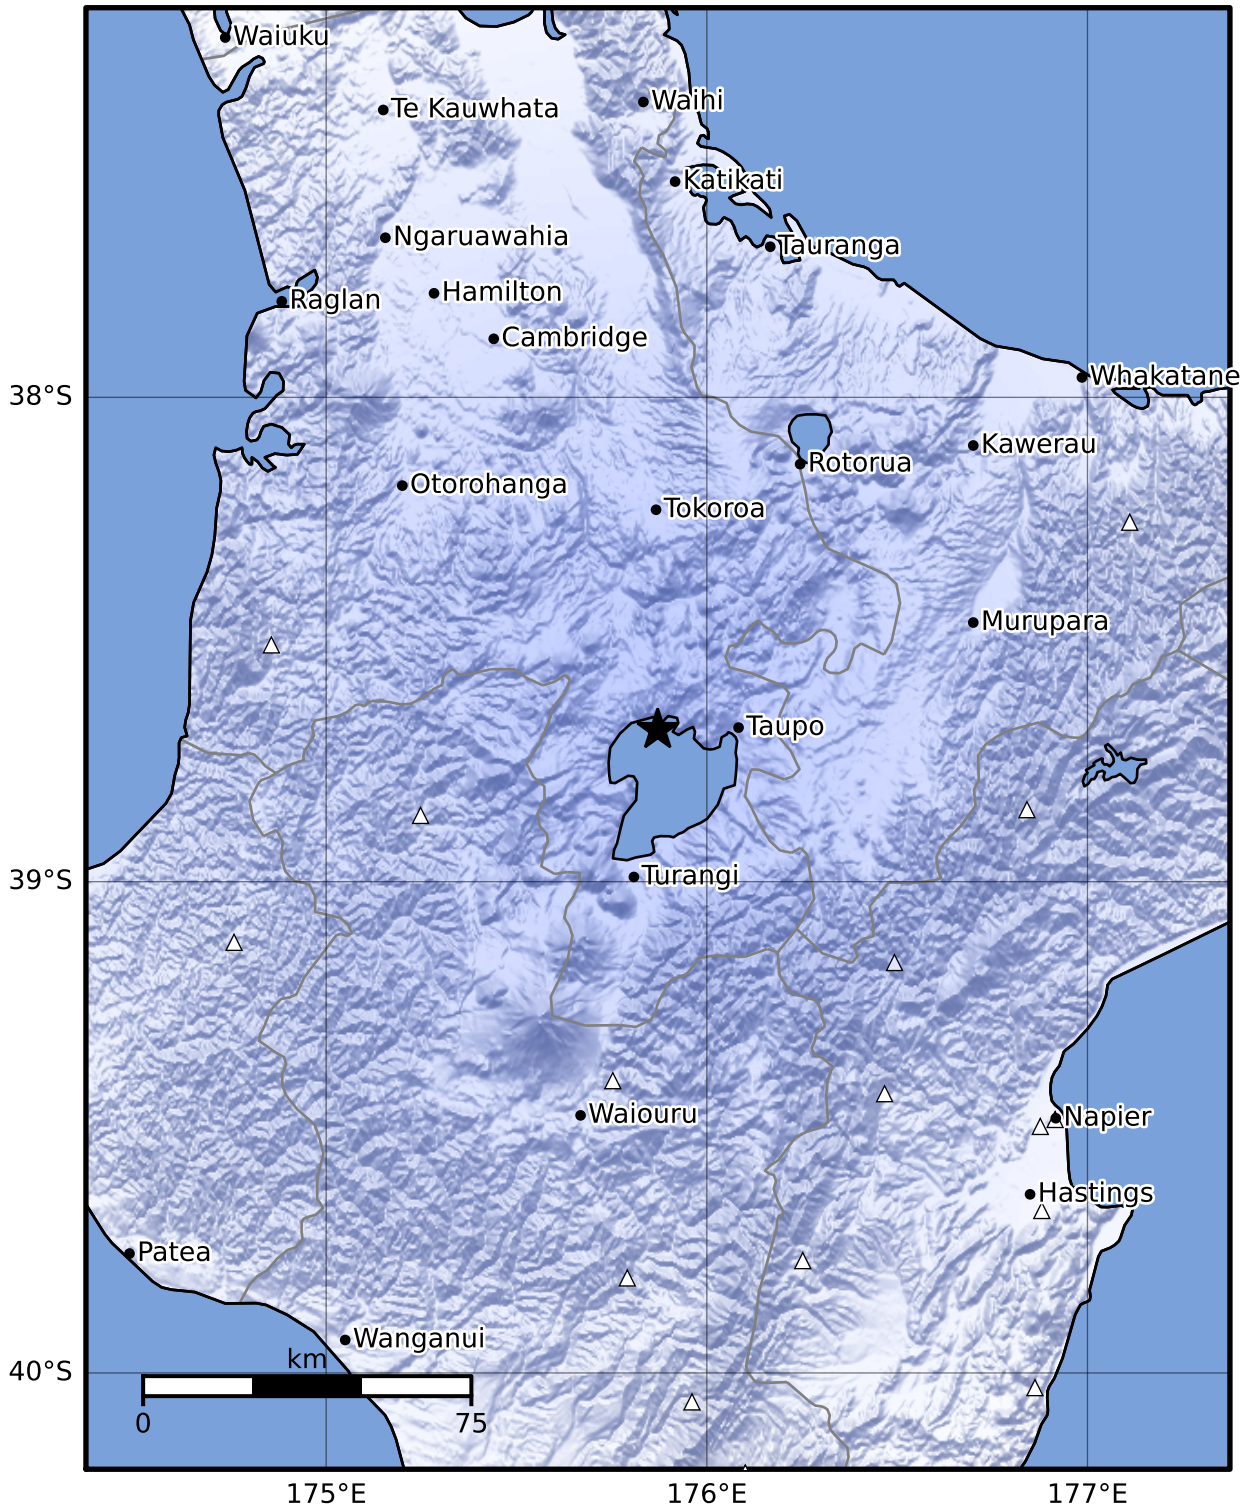

Macroseismic Intensity Map GNS Science

ShakeMap: Taupo

Aug 12, 2022 12:04:03 UTC M3.4 S38.69 E175.87 Depth: 94.5km ID:2022p604061

SHAKING	Not felt	Weak	Light	Moderate	Strong	Very strong	Severe	Violent	Extreme
DAMAGE	None	None	None	Very light	Light	Moderate	Moderate/heavy	Heavy	Very heavy
PGA(%g)	<0.0464	0.29	1.63	5.16	12.5	22.4	40.2	72.2	>129
PGV(cm/s)	<0.0215	0.125	1.04	4.31	14.5	26.4	48.3	88.4	>162
INTENSITY	I	II-III	IV	V	VI	VII	VIII	IX	X+

Scale based on Moratalla et al.(2021) and Worden et al.(2012) Version 4: Processed 2022-08-12T12:34:50Z
 Δ Seismic Instrument ○ Reported Intensity ★ Epicenter