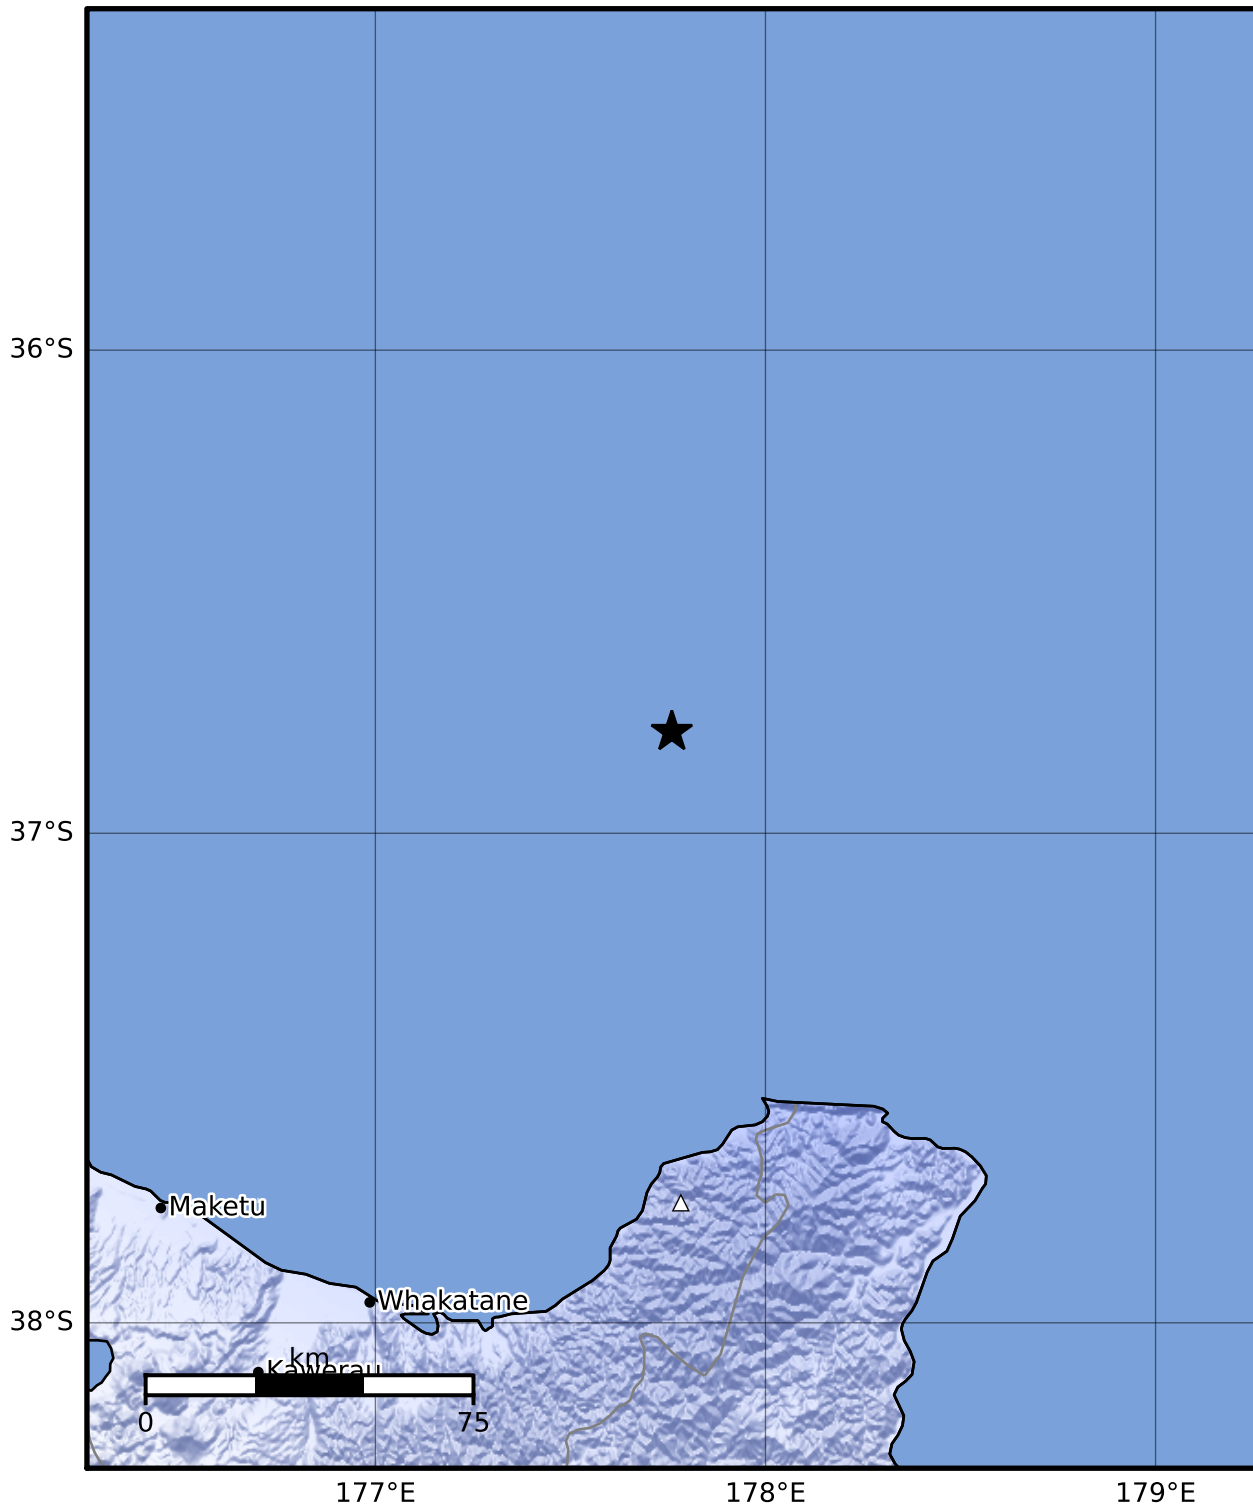

Macroseismic Intensity Map GNS Science

ShakeMap: Raukumara Plain

Aug 13, 2022 04:11:56 UTC M3.6 S36.79 E177.76 Depth: 12.0km ID:2022p605878

SHAKING	Not felt	Weak	Light	Moderate	Strong	Very strong	Severe	Violent	Extreme
DAMAGE	None	None	None	Very light	Light	Moderate	Moderate/heavy	Heavy	Very heavy
PGA(%g)	<0.0464	0.29	1.63	5.16	12.5	22.4	40.2	72.2	>129
PGV(cm/s)	<0.0215	0.125	1.04	4.31	14.5	26.4	48.3	88.4	>162
INTENSITY	I	II-III	IV	V	VI	VII	VIII	IX	X+

Scale based on Moratalla et al.(2021) and Worden et al.(2012) Version 11: Processed 2022-08-29T23:09:15Z

△ Seismic Instrument ○ Reported Intensity

★ Epicenter