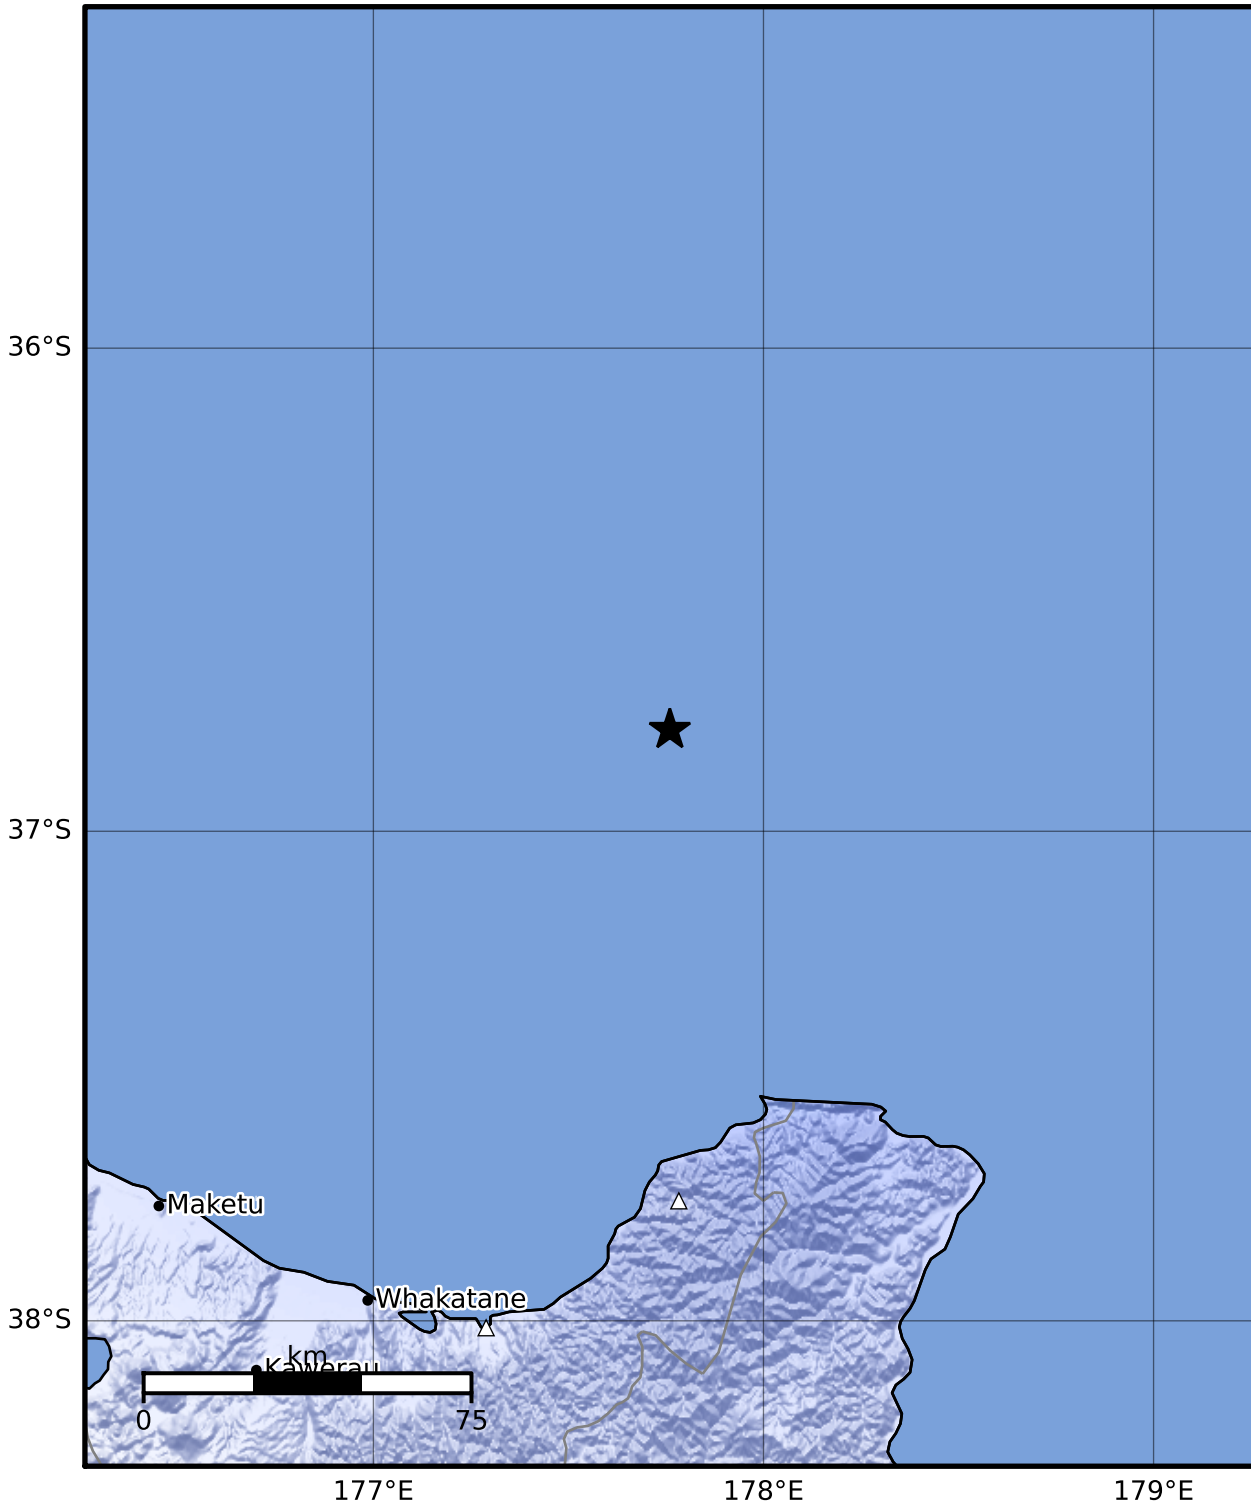

Macroseismic Intensity Map GNS Science

ShakeMap: Raukumara Plain

Aug 13, 2022 04:11:56 UTC M3.6 S36.79 E177.76 Depth: 12.0km ID:2022p605878

SHAKING	Not felt	Weak	Light	Moderate	Strong	Very strong	Severe	Violent	Extreme
DAMAGE	None	None	None	Very light	Light	Moderate	Moderate/heavy	Heavy	Very heavy
PGA(%g)	<0.0464	0.29	1.63	5.16	12.5	22.4	40.2	72.2	>129
PGV(cm/s)	<0.0215	0.125	1.04	4.31	14.5	26.4	48.3	88.4	>162
INTENSITY	I	II-III	IV	V	VI	VII	VIII	IX	X+

Scale based on Moratalla et al.(2021) and Worden et al.(2012) Version 12: Processed 2022-08-29T23:14:58Z

△ Seismic Instrument ○ Reported Intensity

★ Epicenter