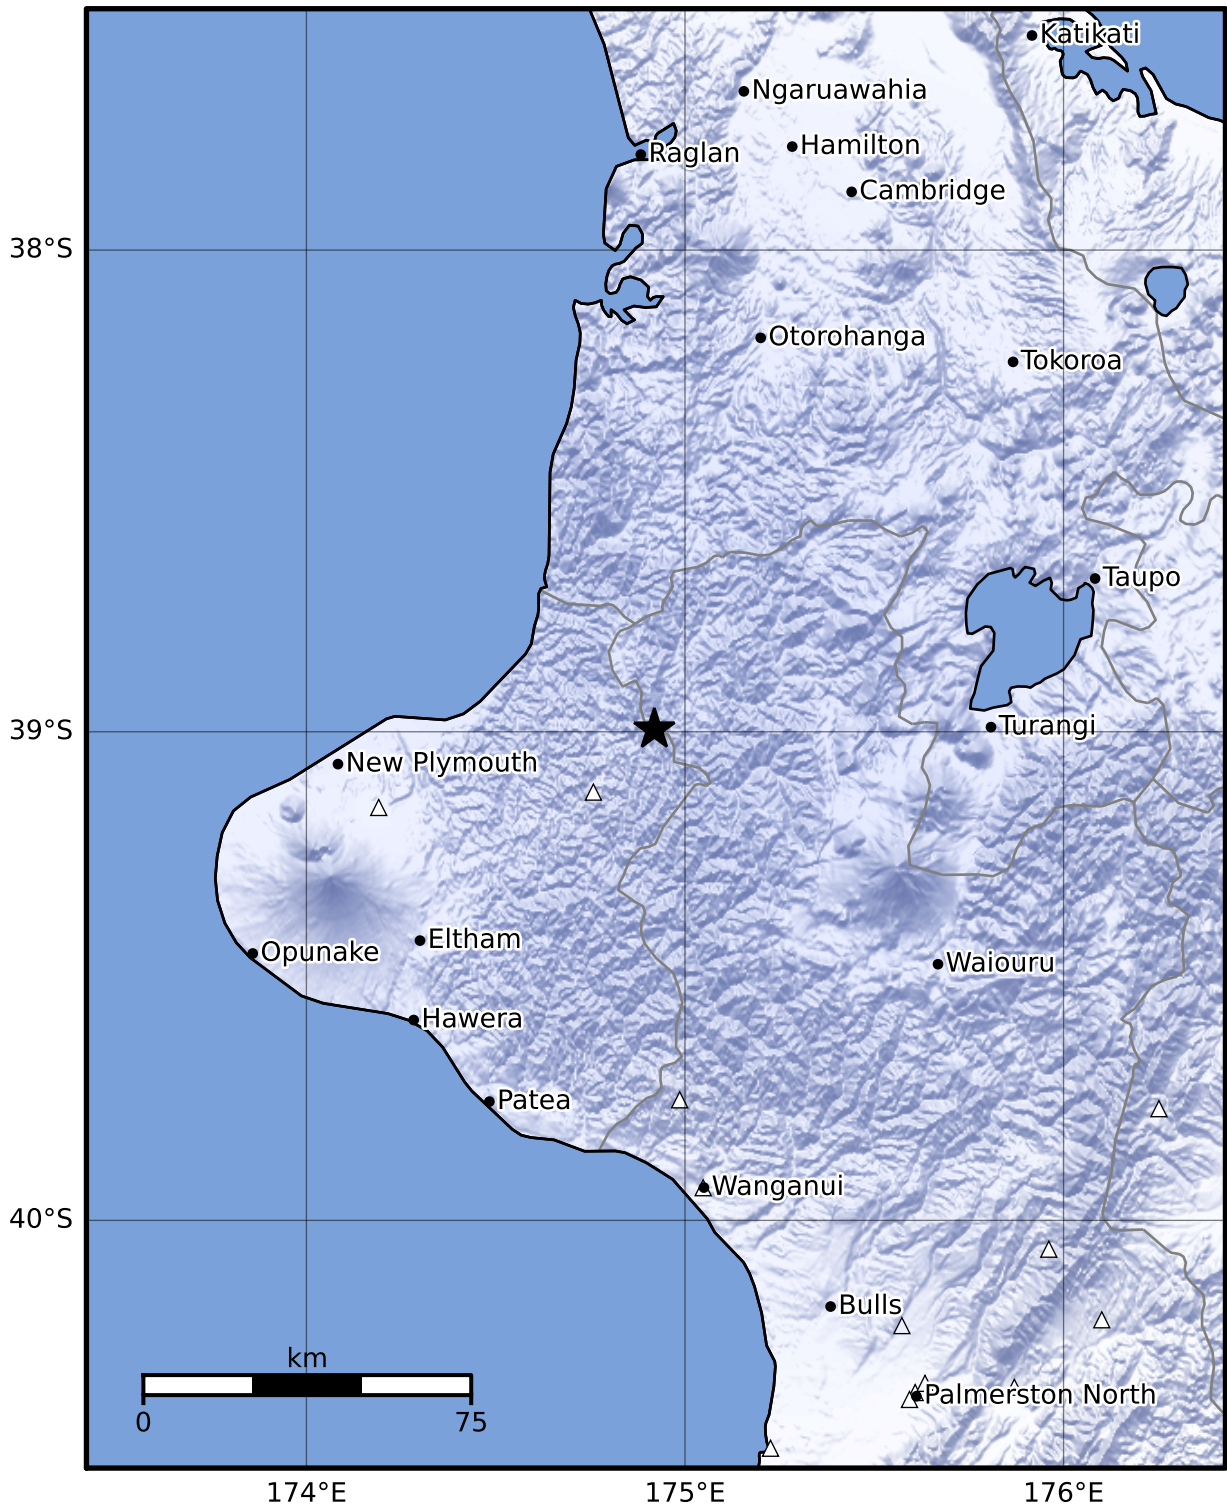

Macroseismic Intensity Map GNS Science

ShakeMap: King Country

Aug 16, 2022 11:04:27 UTC M3.7 S38.99 E174.92 Depth: 200.9km ID:2022p614760

SHAKING	Not felt	Weak	Light	Moderate	Strong	Very strong	Severe	Violent	Extreme
DAMAGE	None	None	None	Very light	Light	Moderate	Moderate/heavy	Heavy	Very heavy
PGA(%g)	<0.0464	0.29	1.63	5.16	12.5	22.4	40.2	72.2	>129
PGV(cm/s)	<0.0215	0.125	1.04	4.31	14.5	26.4	48.3	88.4	>162
INTENSITY	I	II-III	IV	V	VI	VII	VIII	IX	X+

Scale based on Moratalla et al.(2021) and Worden et al.(2012) Version 8: Processed 2022-08-30T23:09:45Z

△ Seismic Instrument ○ Reported Intensity

★ Epicenter