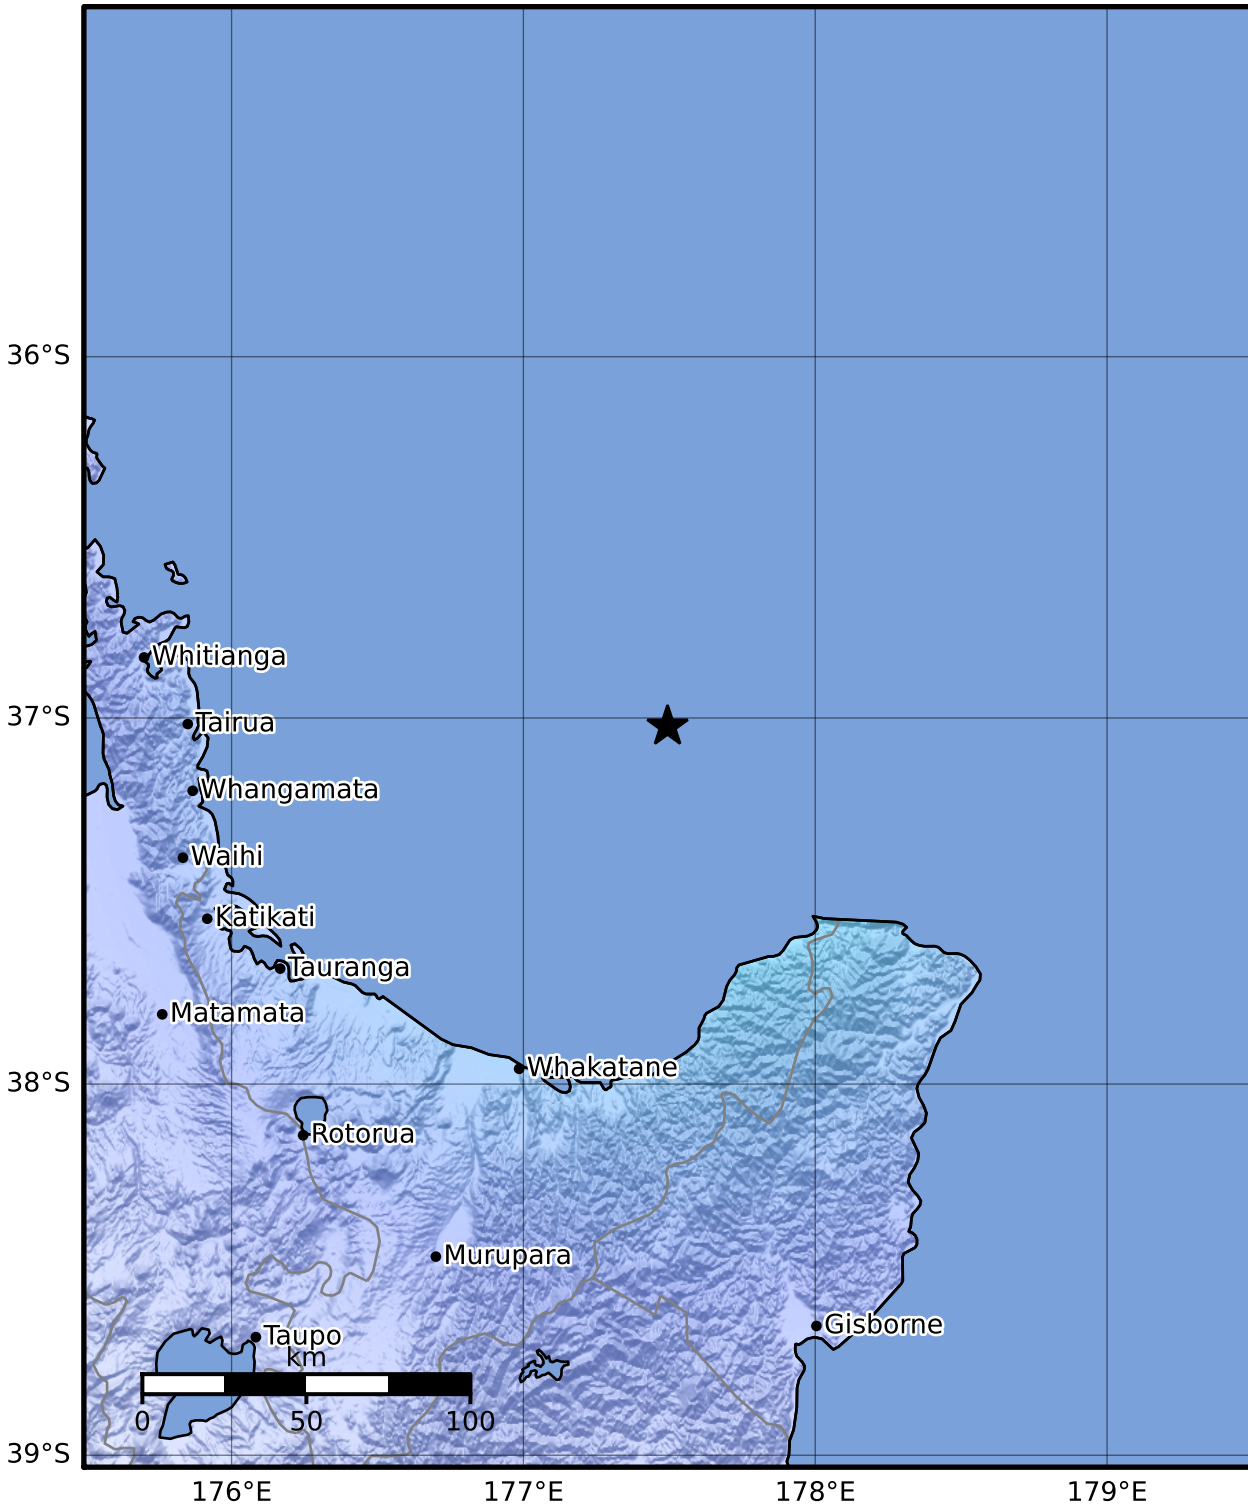

Macroseismic Intensity Map GNS Science

ShakeMap: Raukumara Plain

Sep 09, 2022 11:42:24 UTC M4.1 S37.02 E177.49 Depth: 5.0km ID:2022p679696

SHAKING	Not felt	Weak	Light	Moderate	Strong	Very strong	Severe	Violent	Extreme
DAMAGE	None	None	None	Very light	Light	Moderate	Moderate/heavy	Heavy	Very heavy
PGA(%g)	<0.0464	0.29	1.63	5.16	12.5	22.4	40.2	72.2	>129
PGV(cm/s)	<0.0215	0.125	1.04	4.31	14.5	26.4	48.3	88.4	>162
INTENSITY	I	II-III	IV	V	VI	VII	VIII	IX	X+

Scale based on Moratalla et al.(2021) and Worden et al.(2012) Version 1: Processed 2022-09-09T12:29:21Z

△ Seismic Instrument ○ Reported Intensity ★ Epicenter