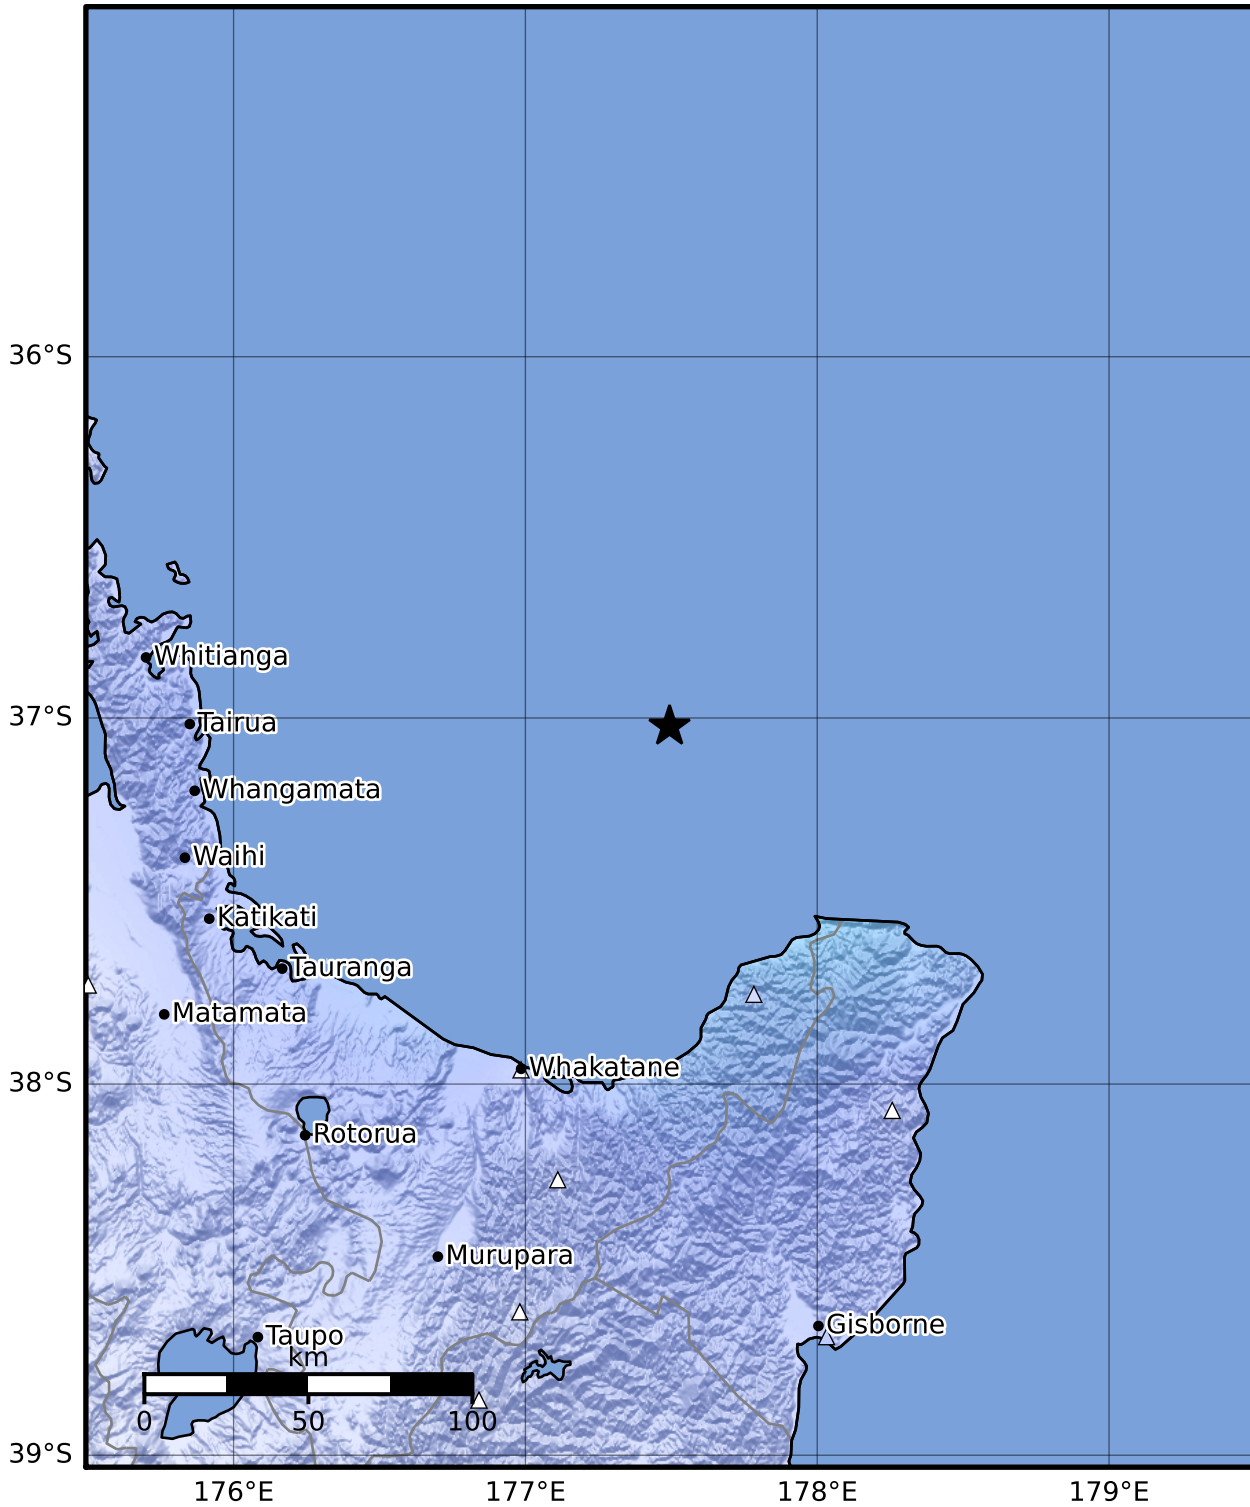

Macroseismic Intensity Map GNS Science

ShakeMap: Raukumara Plain

Sep 09, 2022 11:42:24 UTC M4.1 S37.02 E177.49 Depth: 5.0km ID:2022p679696

SHAKING	Not felt	Weak	Light	Moderate	Strong	Very strong	Severe	Violent	Extreme
DAMAGE	None	None	None	Very light	Light	Moderate	Moderate/heavy	Heavy	Very heavy
PGA(%g)	<0.0464	0.29	1.63	5.16	12.5	22.4	40.2	72.2	>129
PGV(cm/s)	<0.0215	0.125	1.04	4.31	14.5	26.4	48.3	88.4	>162
INTENSITY	I	II-III	IV	V	VI	VII	VIII	IX	X+

Scale based on Moratalla et al.(2021) and Worden et al.(2012) Version 4: Processed 2022-09-09T13:43:15Z

△ Seismic Instrument ○ Reported Intensity ★ Epicenter