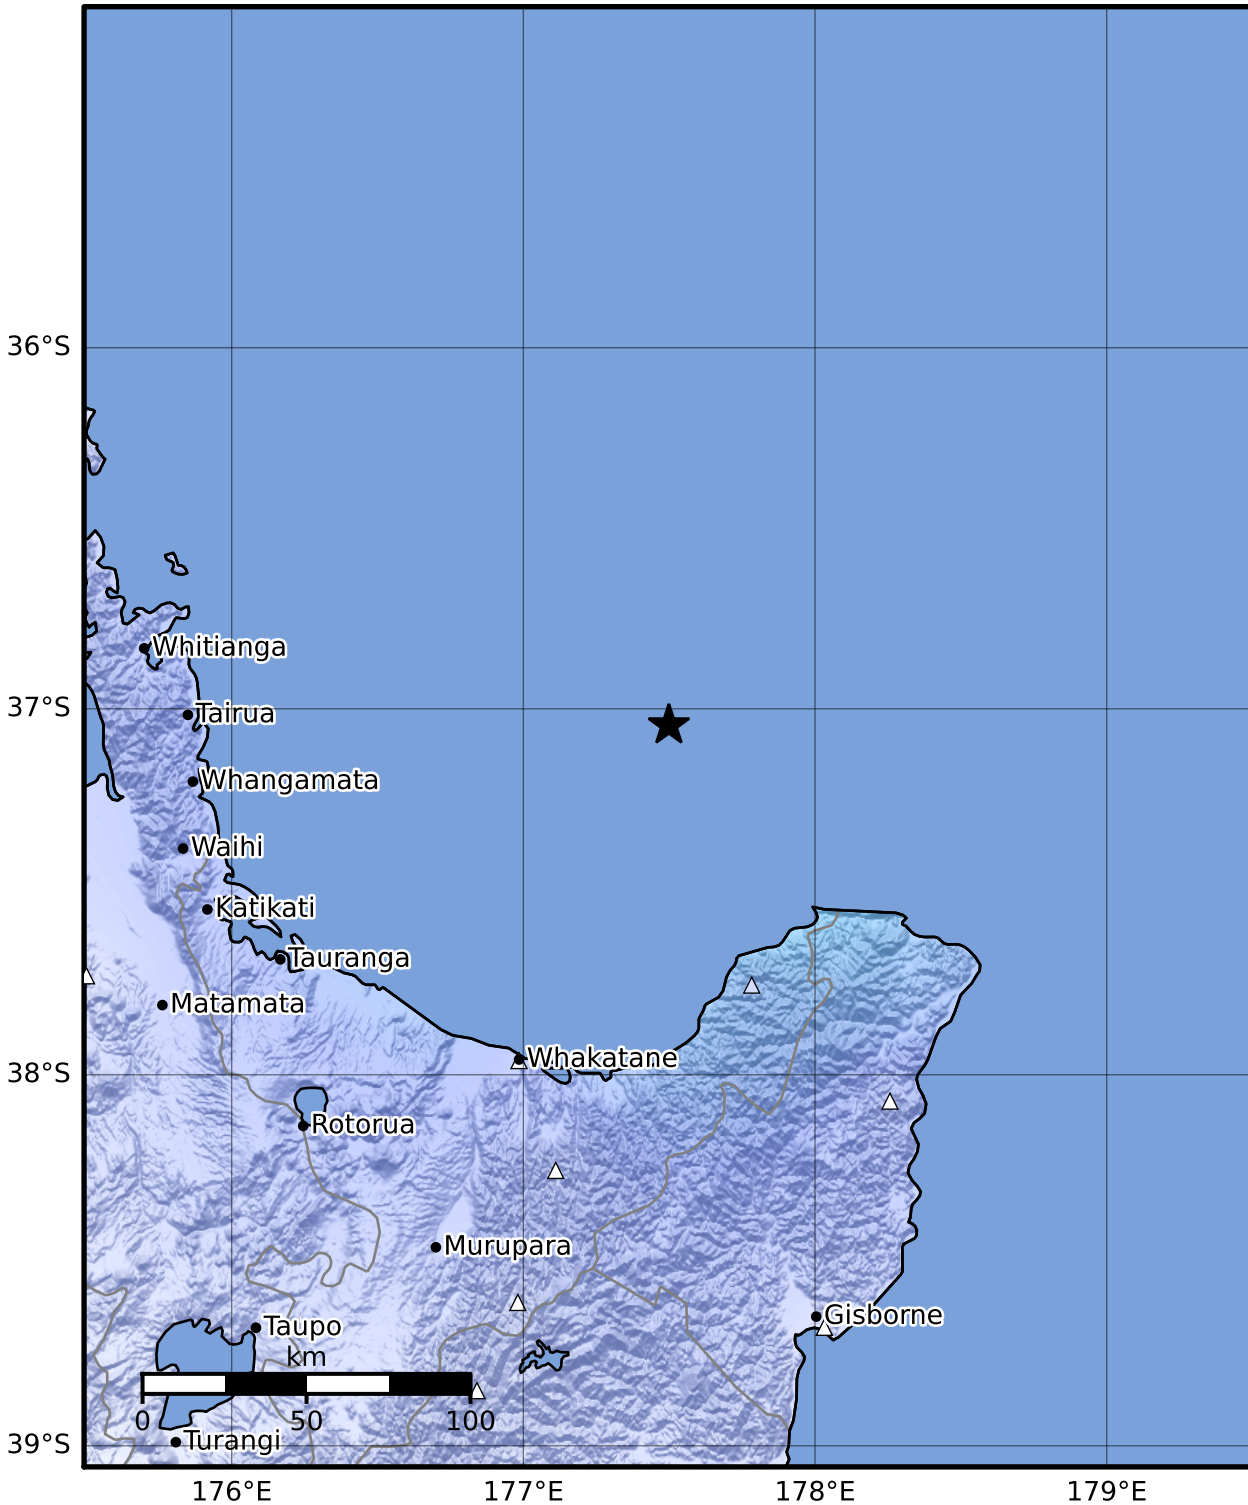

Macroseismic Intensity Map GNS Science

ShakeMap: Raukumara Plain

Sep 09, 2022 11:42:24 UTC M4.1 S37.05 E177.50 Depth: 5.0km ID:2022p679696

SHAKING	Not felt	Weak	Light	Moderate	Strong	Very strong	Severe	Violent	Extreme
DAMAGE	None	None	None	Very light	Light	Moderate	Moderate/heavy	Heavy	Very heavy
PGA(%g)	<0.0464	0.29	1.63	5.16	12.5	22.4	40.2	72.2	>129
PGV(cm/s)	<0.0215	0.125	1.04	4.31	14.5	26.4	48.3	88.4	>162
INTENSITY	I	II-III	IV	V	VI	VII	VIII	IX	X+

Scale based on Moratalla et al.(2021) and Worden et al.(2012) Version 8: Processed 2022-09-21T02:12:26Z

△ Seismic Instrument ○ Reported Intensity

★ Epicenter