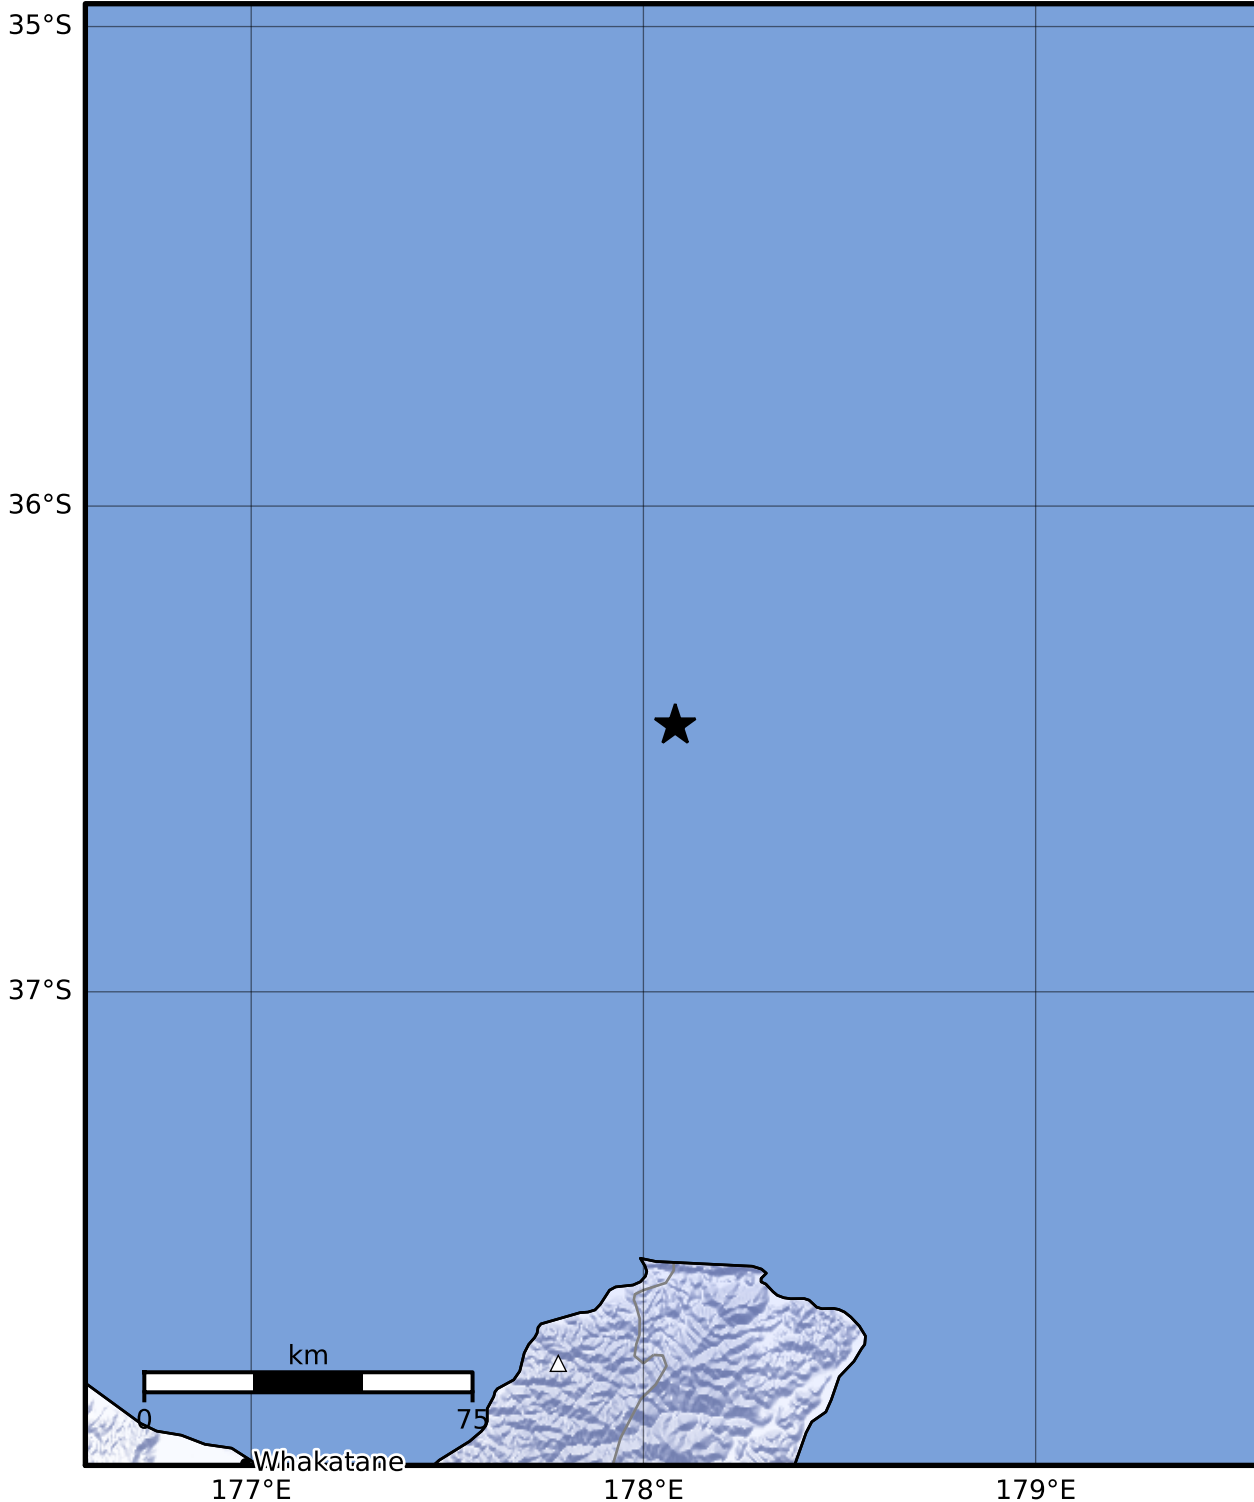

Macroseismic Intensity Map GNS Science

ShakeMap: Raukumara Plain

Sep 18, 2022 10:57:53 UTC M3.5 S36.45 E178.08 Depth: 120.3km ID:2022p703937

SHAKING	Not felt	Weak	Light	Moderate	Strong	Very strong	Severe	Violent	Extreme
DAMAGE	None	None	None	Very light	Light	Moderate	Moderate/heavy	Heavy	Very heavy
PGA(%g)	<0.0464	0.29	1.63	5.16	12.5	22.4	40.2	72.2	>129
PGV(cm/s)	<0.0215	0.125	1.04	4.31	14.5	26.4	48.3	88.4	>162
INTENSITY	I	II-III	IV	V	VI	VII	VIII	IX	X+

Scale based on Moratalla et al.(2021) and Worden et al.(2012) Version 9: Processed 2022-10-03T00:39:24Z

△ Seismic Instrument ○ Reported Intensity

★ Epicenter