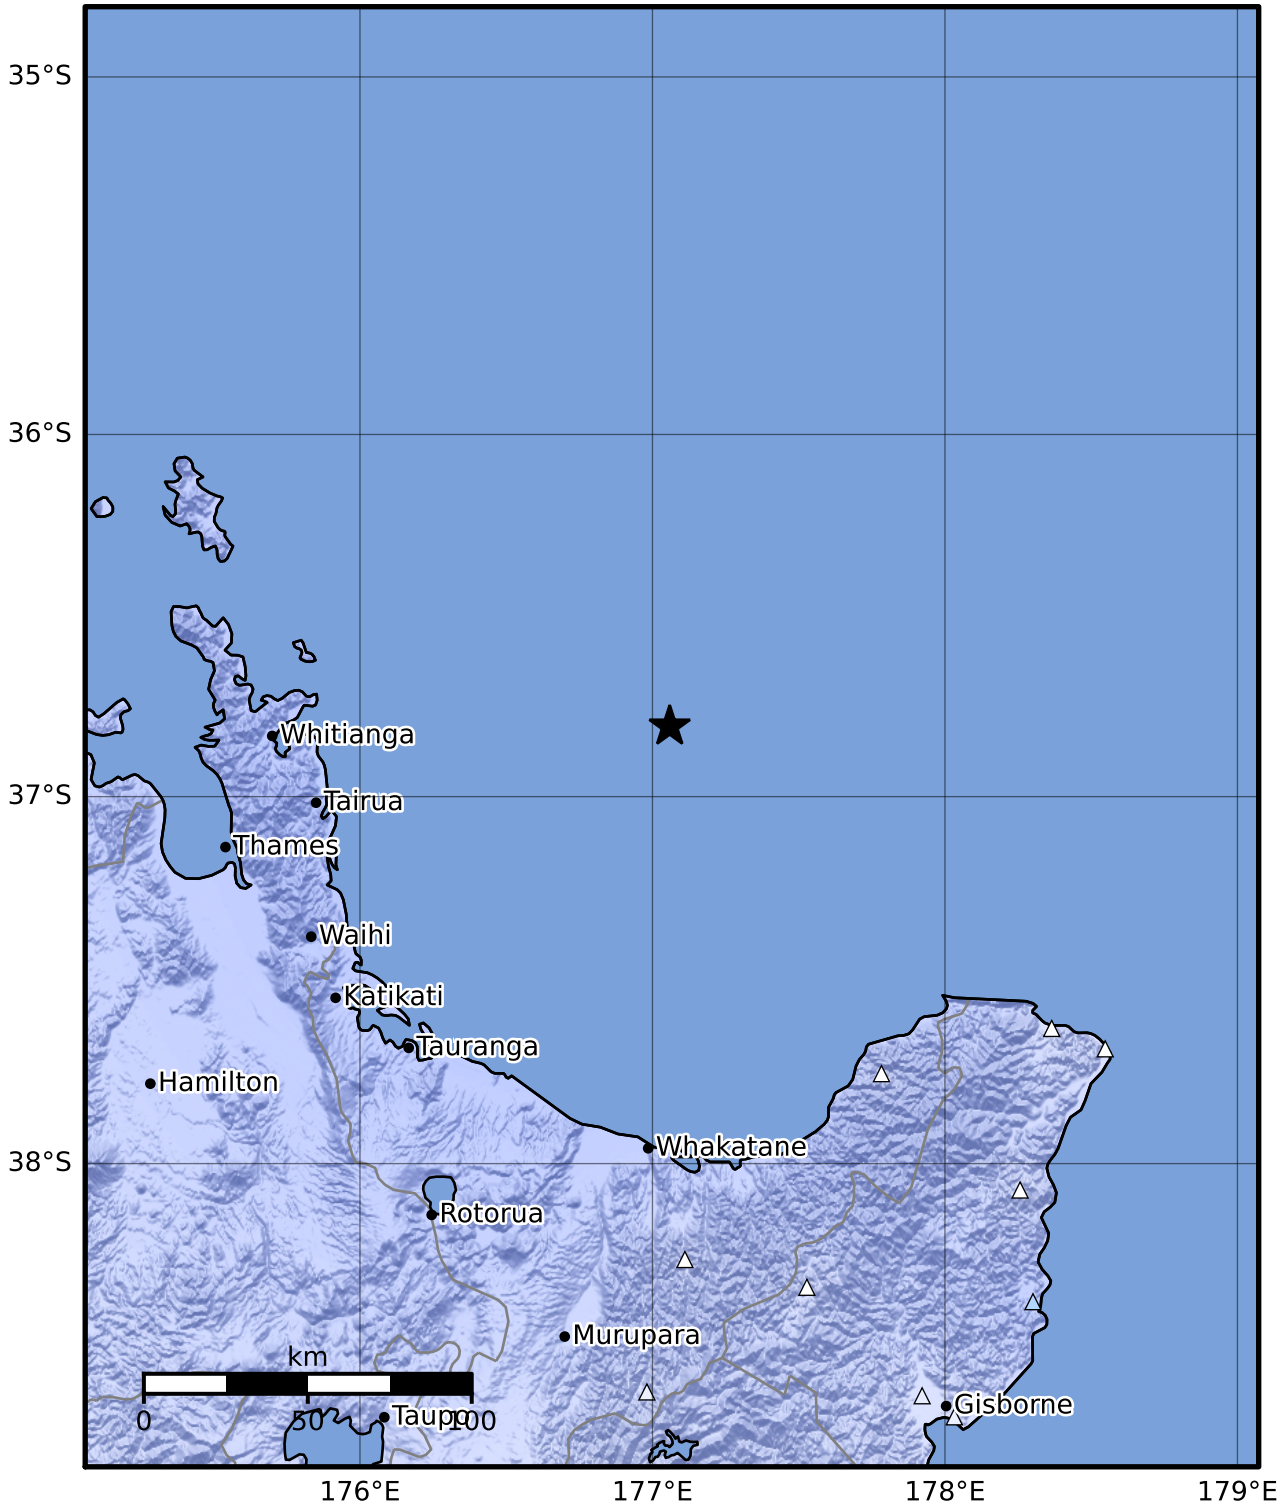

Macroseismic Intensity Map GNS Science

ShakeMap: Raukumara Plain

Sep 22, 2022 04:28:20 UTC M4.6 S36.81 E177.06 Depth: 229.2km ID:2022p714016

SHAKING	Not felt	Weak	Light	Moderate	Strong	Very strong	Severe	Violent	Extreme
DAMAGE	None	None	None	Very light	Light	Moderate	Moderate/heavy	Heavy	Very heavy
PGA(%g)	<0.0464	0.29	1.63	5.16	12.5	22.4	40.2	72.2	>129
PGV(cm/s)	<0.0215	0.125	1.04	4.31	14.5	26.4	48.3	88.4	>162
INTENSITY	I	II-III	IV	V	VI	VII	VIII	IX	X+

Scale based on Moratalla et al.(2021) and Worden et al.(2012) Version 10: Processed 2022-10-05T01:00:05Z

△ Seismic Instrument ○ Reported Intensity

★ Epicenter