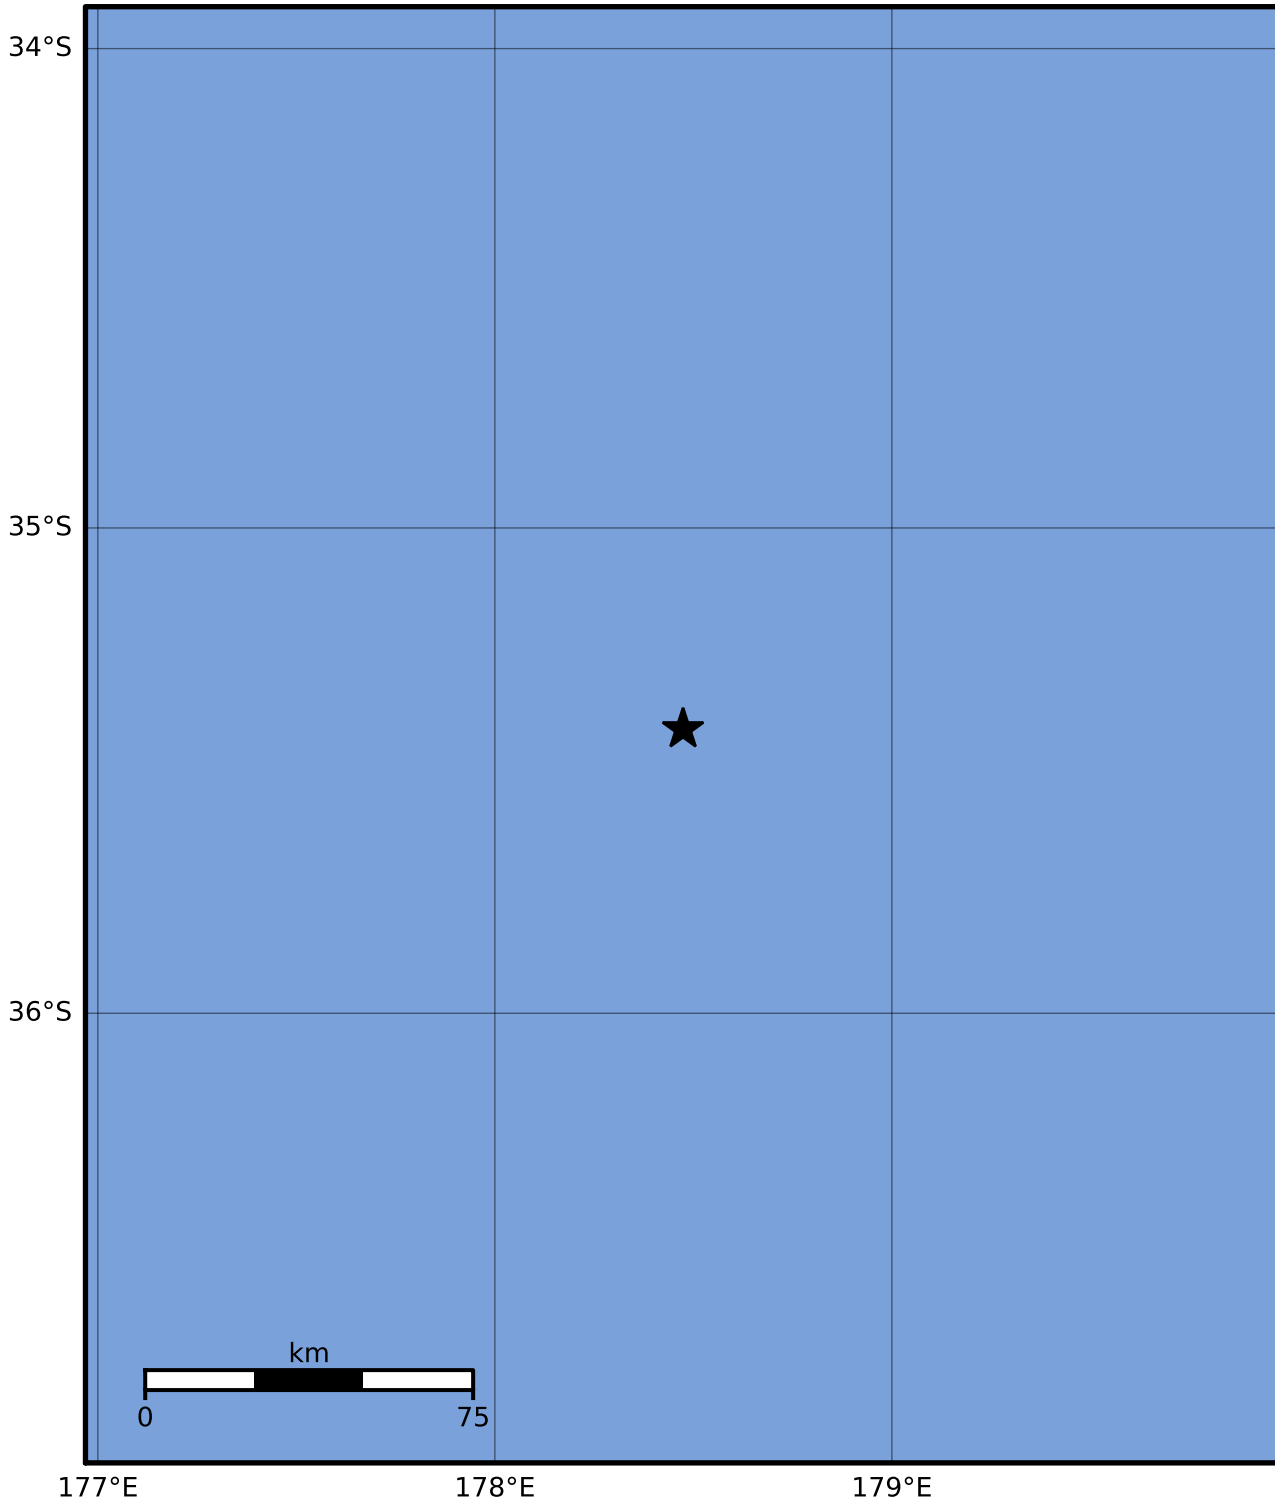

Macroseismic Intensity Map GNS Science

ShakeMap: Raukumara Plain

Sep 26, 2022 22:28:34 UTC M3.5 S35.42 E178.47 Depth: 174.0km ID:2022p726855

SHAKING	Not felt	Weak	Light	Moderate	Strong	Very strong	Severe	Violent	Extreme
DAMAGE	None	None	None	Very light	Light	Moderate	Moderate/heavy	Heavy	Very heavy
PGA(%g)	<0.0464	0.29	1.63	5.16	12.5	22.4	40.2	72.2	>129
PGV(cm/s)	<0.0215	0.125	1.04	4.31	14.5	26.4	48.3	88.4	>162
INTENSITY	I	II-III	IV	V	VI	VII	VIII	IX	X+

Scale based on Moratalla et al.(2021) and Worden et al.(2012) Version 1: Processed 2022-09-26T22:41:42Z

△ Seismic Instrument ○ Reported Intensity ★ Epicenter