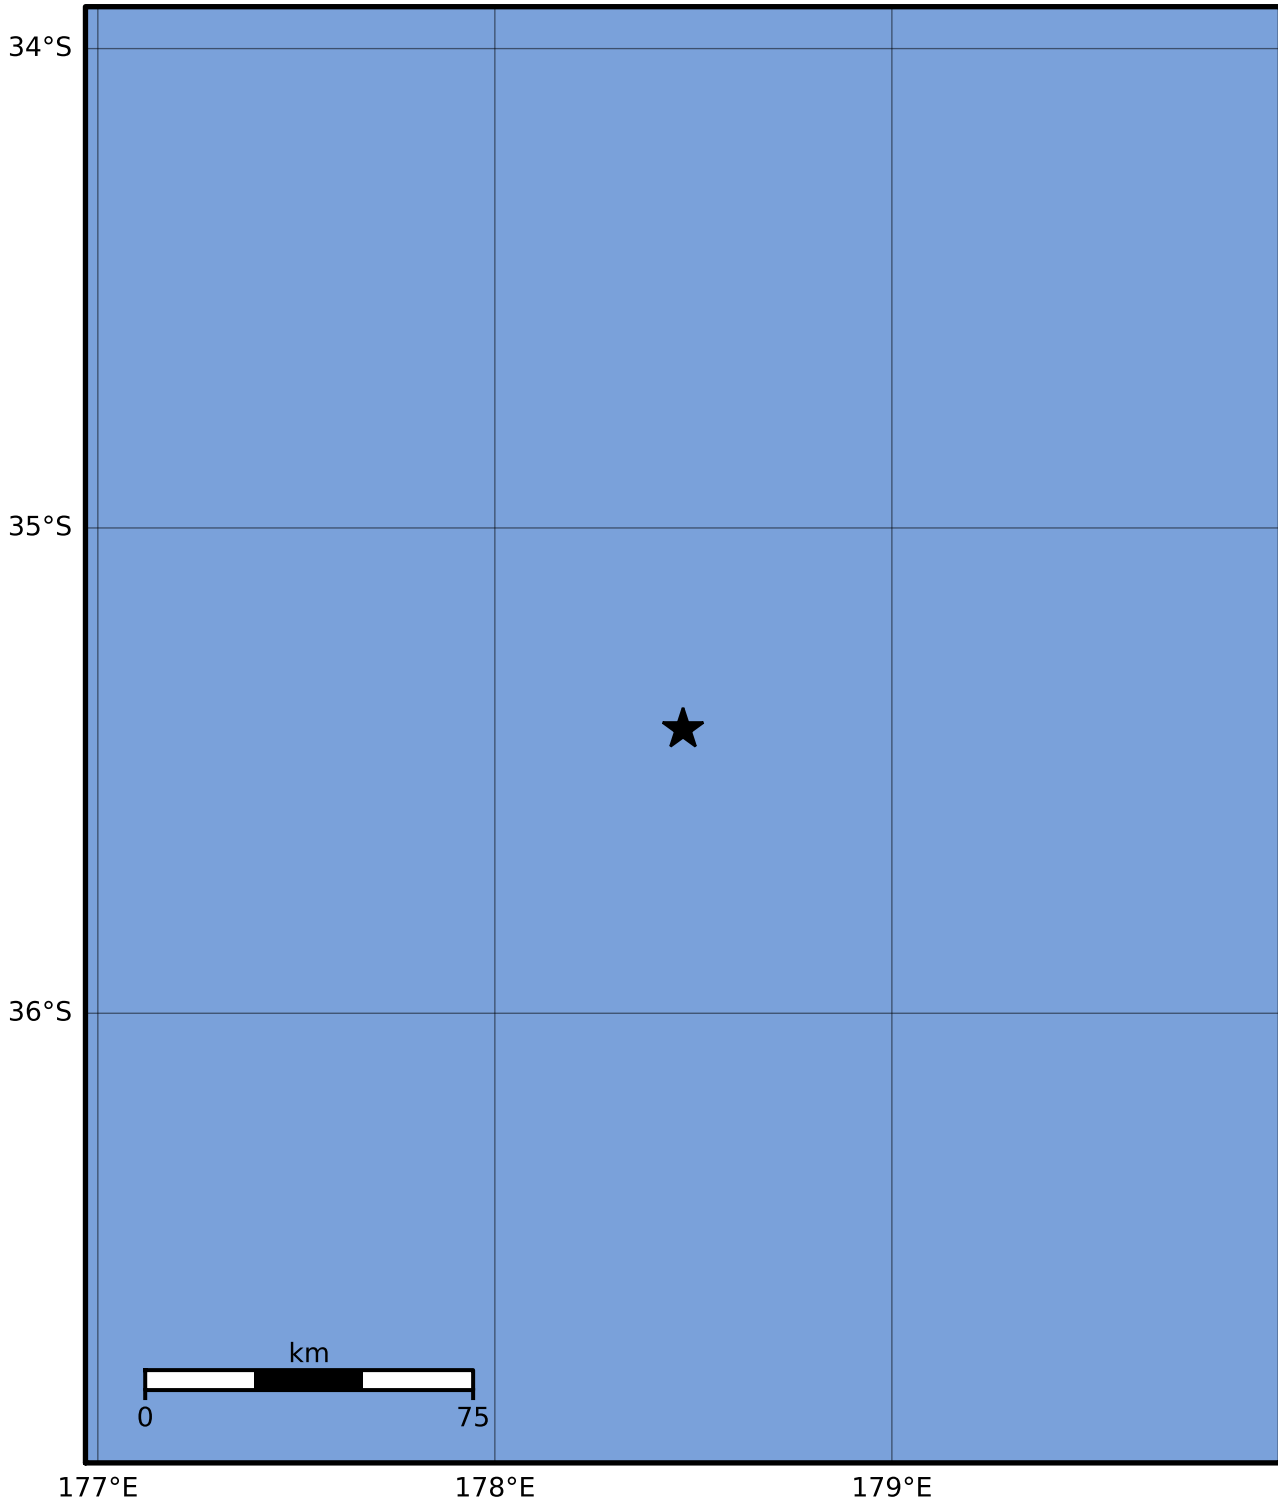

Macroseismic Intensity Map GNS Science

ShakeMap: Raukumara Plain

Sep 26, 2022 22:28:34 UTC M3.5 S35.42 E178.47 Depth: 174.0km ID:2022p726855

SHAKING	Not felt	Weak	Light	Moderate	Strong	Very strong	Severe	Violent	Extreme
DAMAGE	None	None	None	Very light	Light	Moderate	Moderate/heavy	Heavy	Very heavy
PGA(%g)	<0.0464	0.29	1.63	5.16	12.5	22.4	40.2	72.2	>129
PGV(cm/s)	<0.0215	0.125	1.04	4.31	14.5	26.4	48.3	88.4	>162
INTENSITY	I	II-III	IV	V	VI	VII	VIII	IX	X+

Scale based on Moratalla et al.(2021) and Worden et al.(2012) Version 5: Processed 2022-09-26T23:39:27Z

△ Seismic Instrument ○ Reported Intensity ★ Epicenter