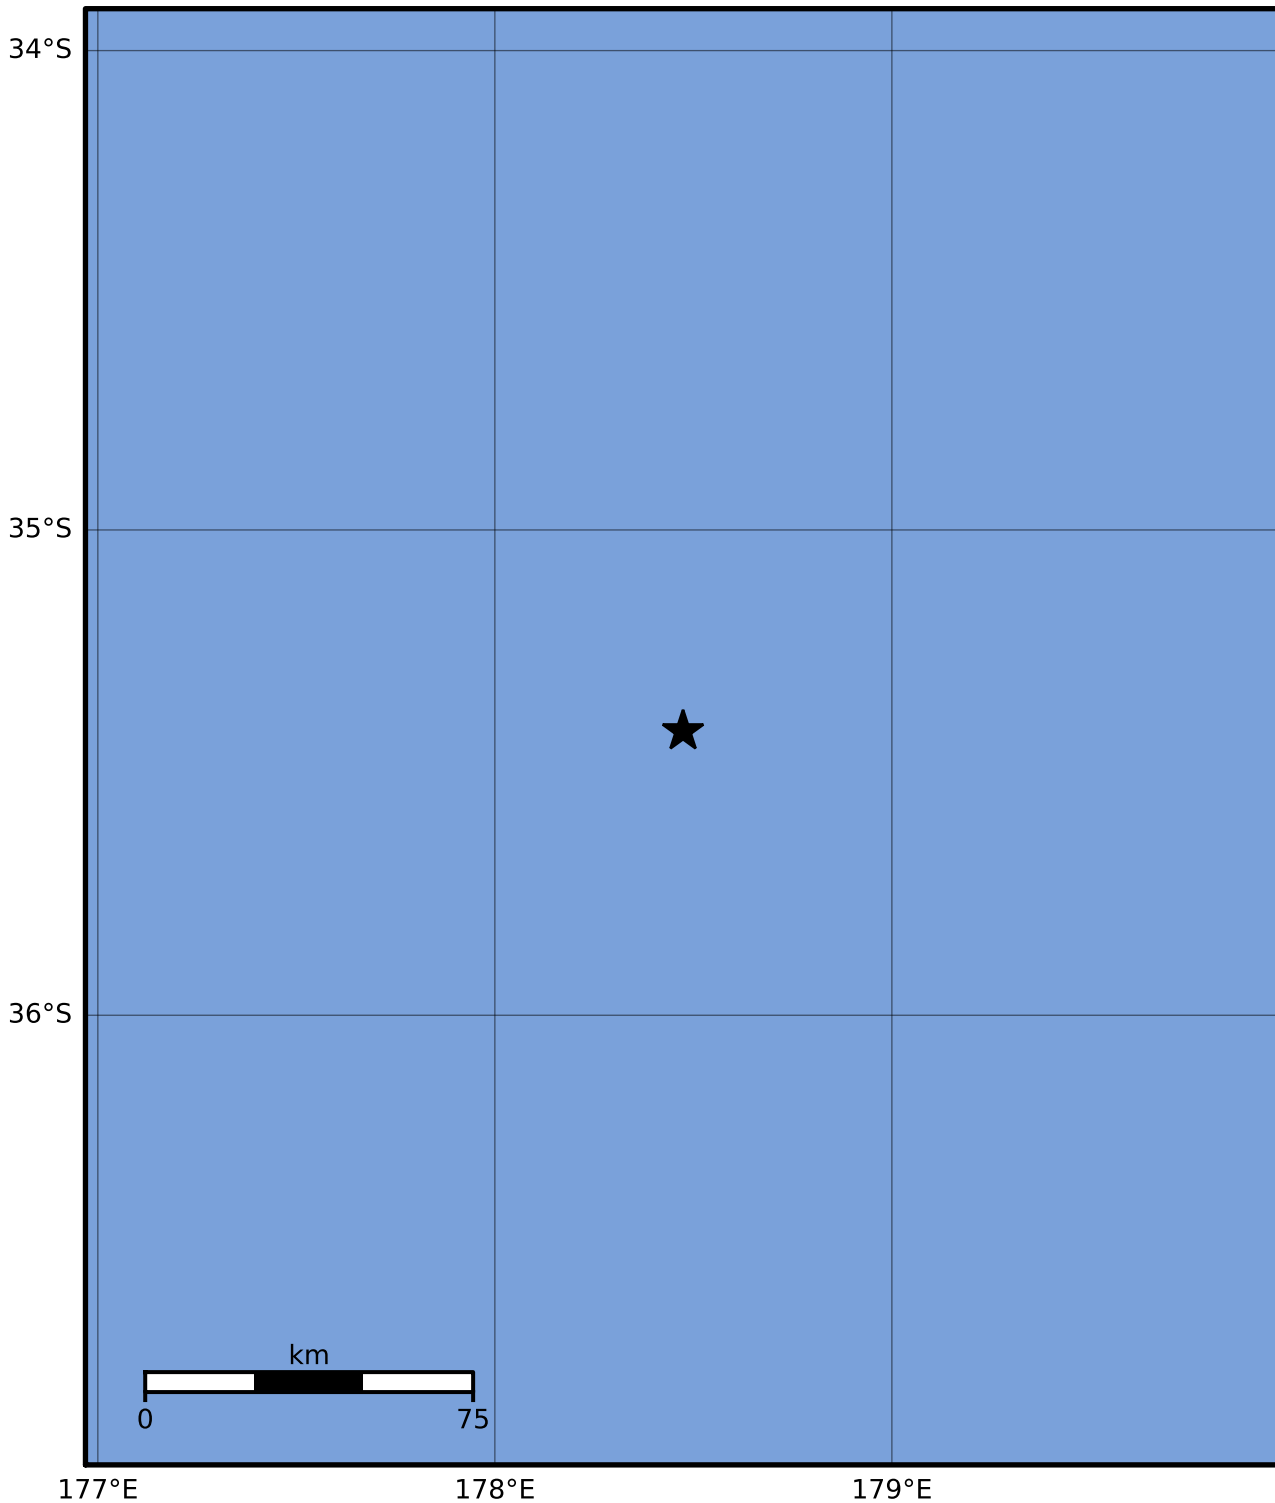

Macroseismic Intensity Map GNS Science

ShakeMap: Raukumara Plain

Sep 26, 2022 22:28:34 UTC M3.5 S35.42 E178.47 Depth: 174.0km ID:2022p726855

SHAKING	Not felt	Weak	Light	Moderate	Strong	Very strong	Severe	Violent	Extreme
DAMAGE	None	None	None	Very light	Light	Moderate	Moderate/heavy	Heavy	Very heavy
PGA(%g)	<0.0464	0.29	1.63	5.16	12.5	22.4	40.2	72.2	>129
PGV(cm/s)	<0.0215	0.125	1.04	4.31	14.5	26.4	48.3	88.4	>162
INTENSITY	I	II-III	IV	V	VI	VII	VIII	IX	X+

Scale based on Moratalla et al.(2021) and Worden et al.(2012) Version 7: Processed 2022-09-27T01:29:11Z

△ Seismic Instrument ○ Reported Intensity

★ Epicenter