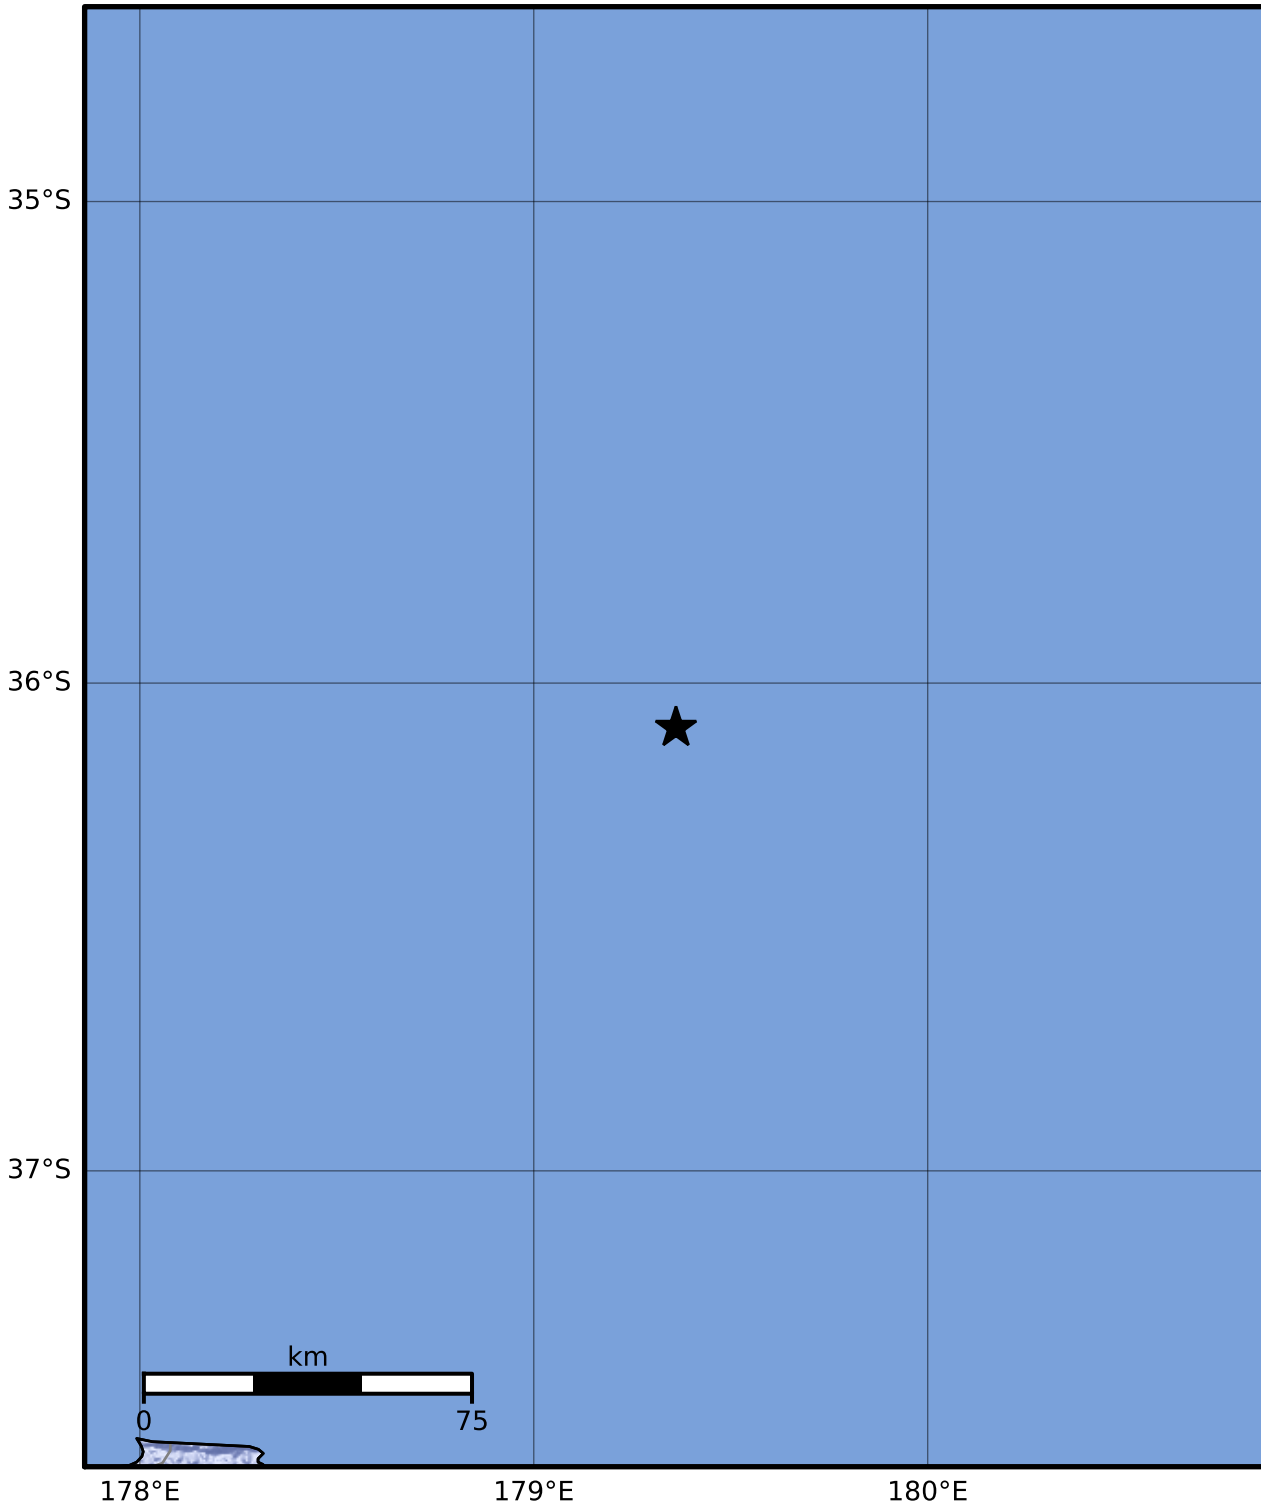

Macroseismic Intensity Map GNS Science

ShakeMap: Raukumara Plain

Oct 07, 2022 09:29:43 UTC M3.8 S36.09 E179.36 Depth: 96.1km ID:2022p755123

SHAKING	Not felt	Weak	Light	Moderate	Strong	Very strong	Severe	Violent	Extreme
DAMAGE	None	None	None	Very light	Light	Moderate	Moderate/heavy	Heavy	Very heavy
PGA(%g)	<0.0464	0.29	1.63	5.16	12.5	22.4	40.2	72.2	>129
PGV(cm/s)	<0.0215	0.125	1.04	4.31	14.5	26.4	48.3	88.4	>162
INTENSITY	I	II-III	IV	V	VI	VII	VIII	IX	X+

Scale based on Moratalla et al.(2021) and Worden et al.(2012) Version 3: Processed 2022-10-07T12:30:18Z

△ Seismic Instrument ○ Reported Intensity

★ Epicenter