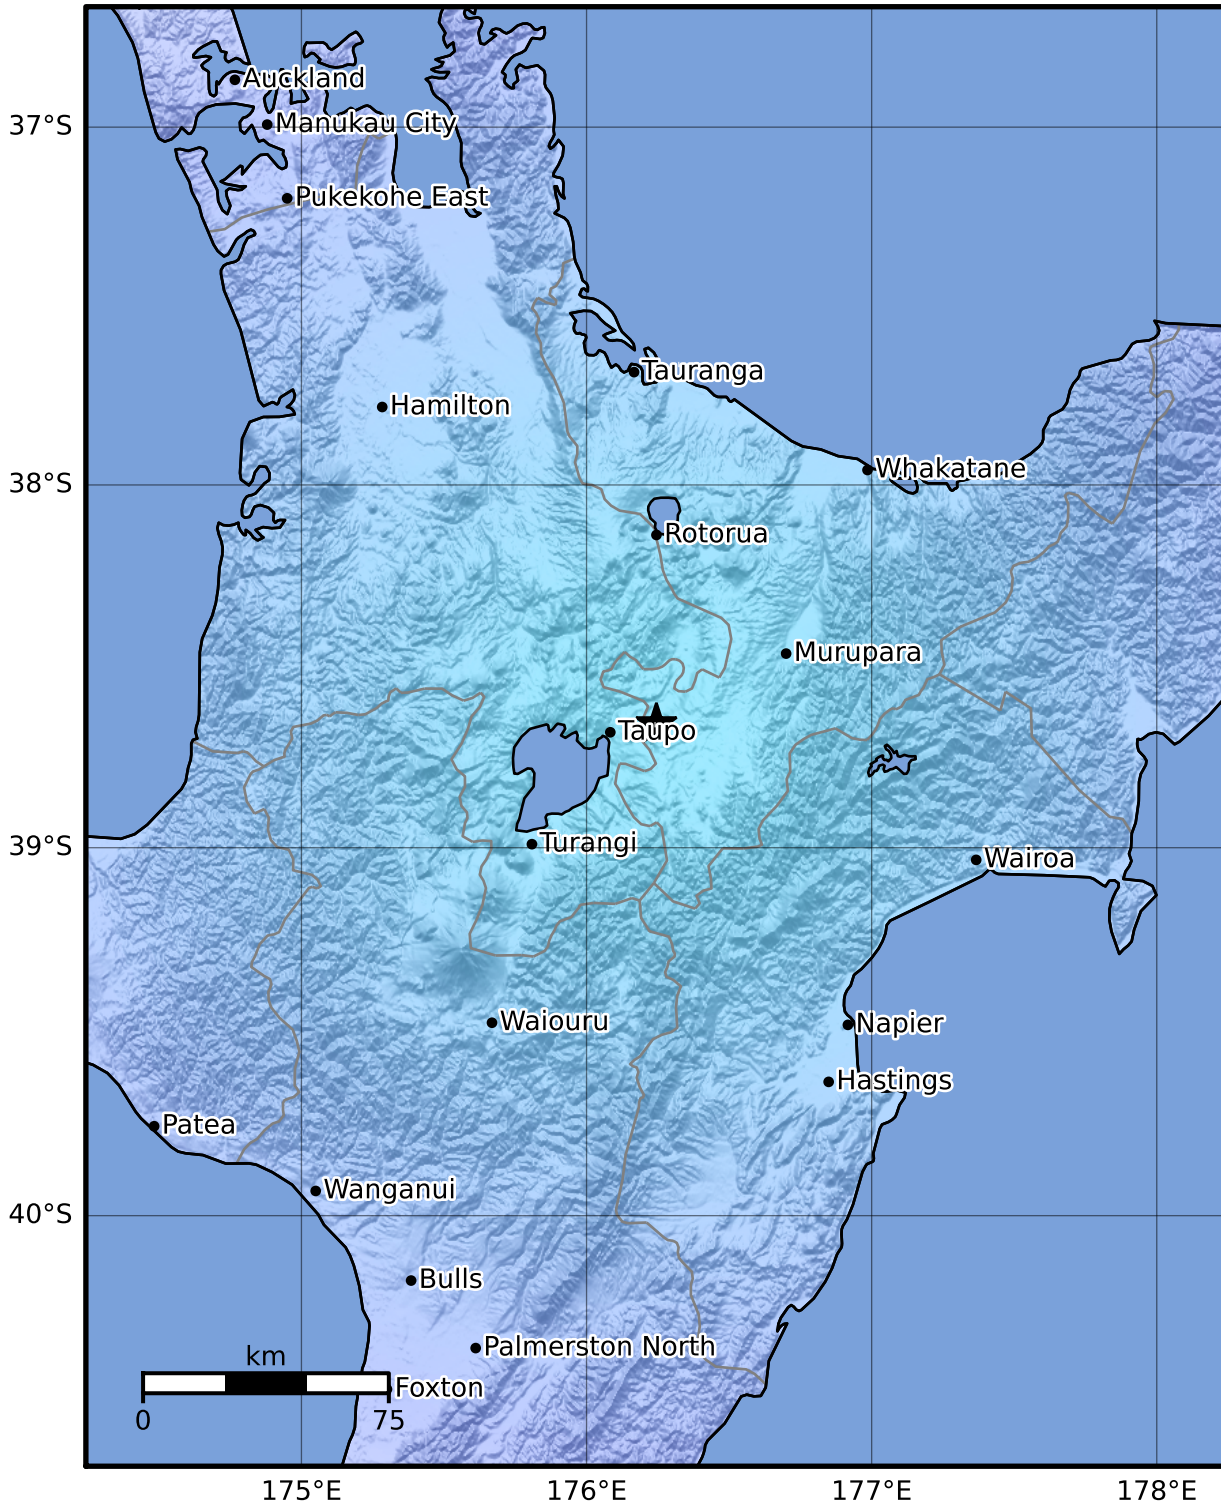

Macroseismic Intensity Map GNS Science

ShakeMap: Taupo

Oct 27, 2022 21:19:35 UTC M4.5 S38.66 E176.25 Depth: 84.4km ID:2022p810509

SHAKING	Not felt	Weak	Light	Moderate	Strong	Very strong	Severe	Violent	Extreme
DAMAGE	None	None	None	Very light	Light	Moderate	Moderate/heavy	Heavy	Very heavy
PGA(%g)	<0.0464	0.29	1.63	5.16	12.5	22.4	40.2	72.2	>129
PGV(cm/s)	<0.0215	0.125	1.04	4.31	14.5	26.4	48.3	88.4	>162
INTENSITY	I	II-III	IV	V	VI	VII	VIII	IX	X+

Scale based on Moratalla et al.(2021) and Worden et al.(2012) Version 4: Processed 2022-10-27T21:40:52Z
 Δ Seismic Instrument ○ Reported Intensity ★ Epicenter