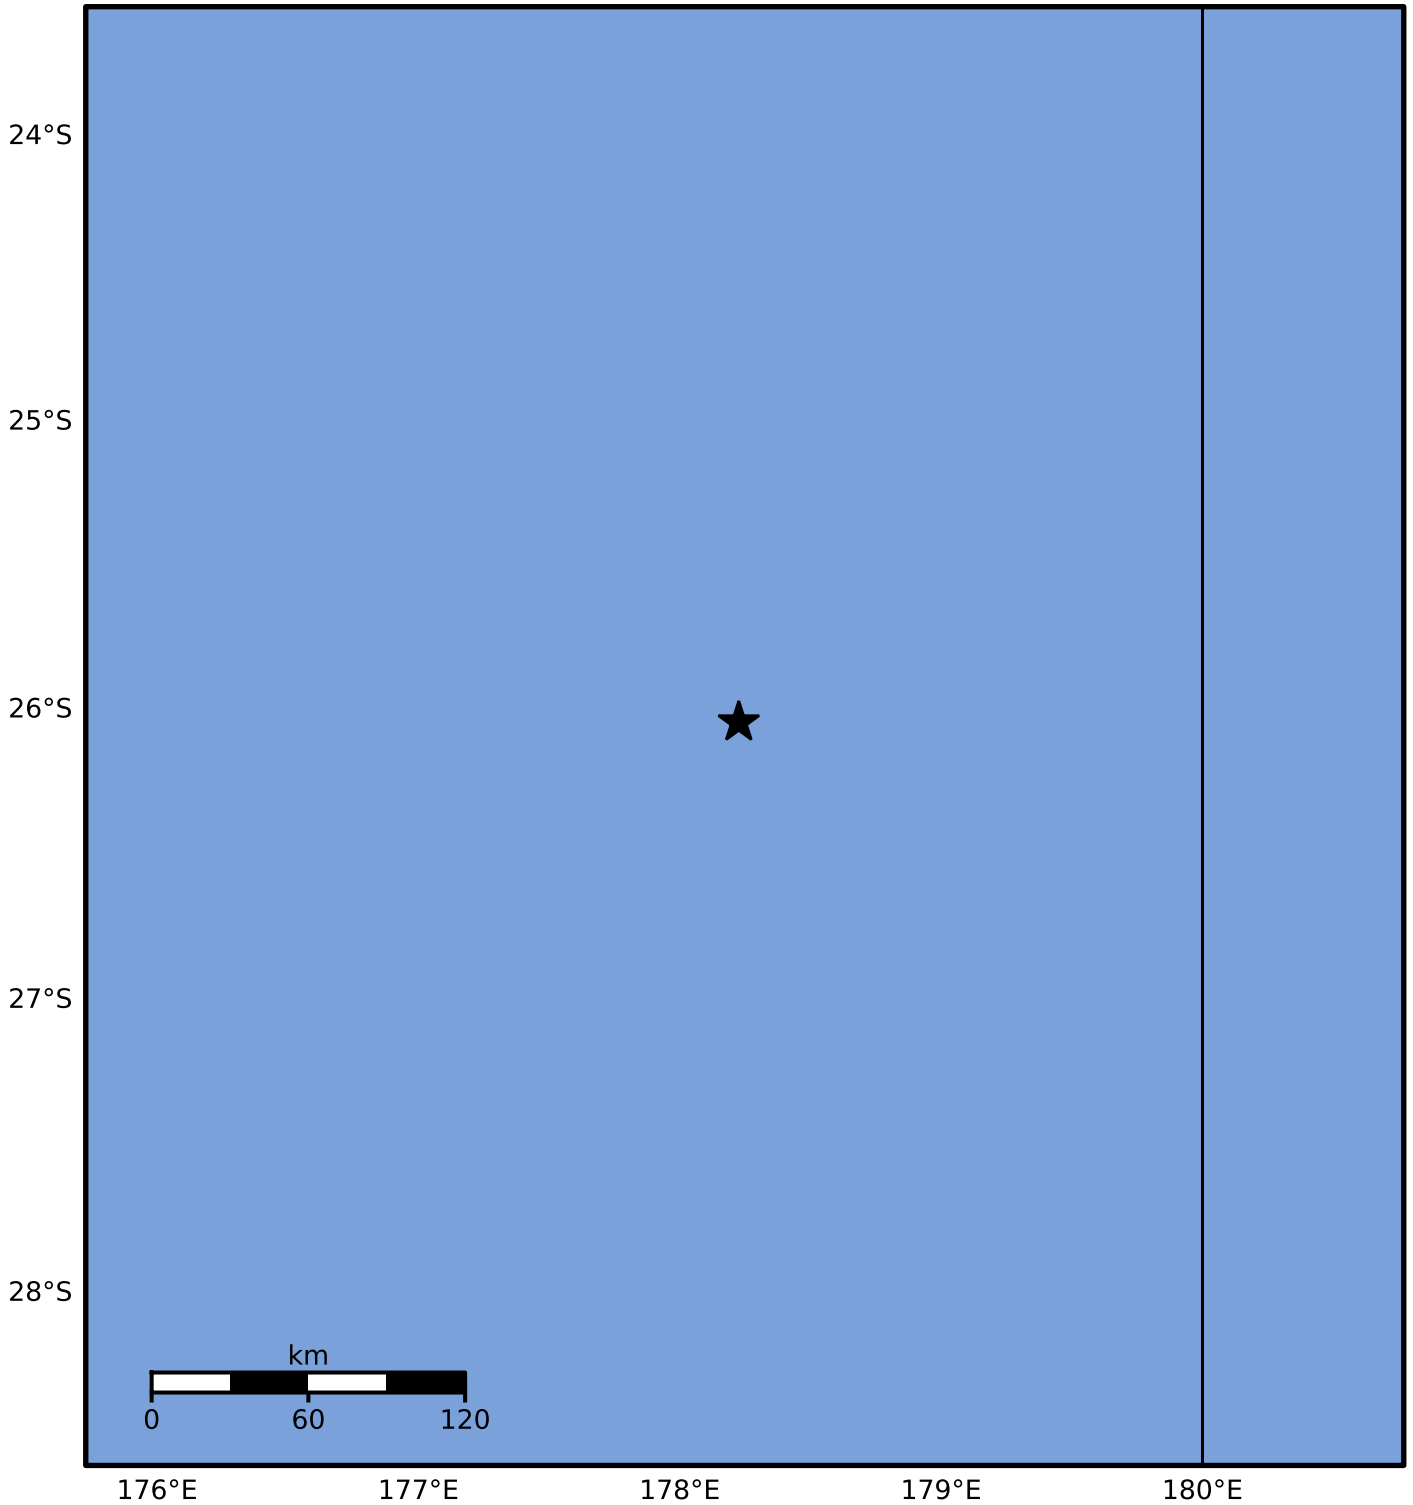

Macroseismic Intensity Map GNS Science

ShakeMap: South Fiji Basin

Nov 14, 2022 05:04:11 UTC M5.8 S26.04 E178.23 Depth: 627.0km ID:2022p857332

SHAKING	Not felt	Weak	Light	Moderate	Strong	Very strong	Severe	Violent	Extreme
DAMAGE	None	None	None	Very light	Light	Moderate	Moderate/heavy	Heavy	Very heavy
PGA(%g)	<0.0464	0.29	1.63	5.16	12.5	22.4	40.2	72.2	>129
PGV(cm/s)	<0.0215	0.125	1.04	4.31	14.5	26.4	48.3	88.4	>162
INTENSITY	I	II-III	IV	V	VI	VII	VIII	IX	X+

Scale based on Moratalla et al.(2021) and Worden et al.(2012) Version 1: Processed 2025-02-23T10:21:00Z

△ Seismic Instrument ○ Reported Intensity ★ Epicenter