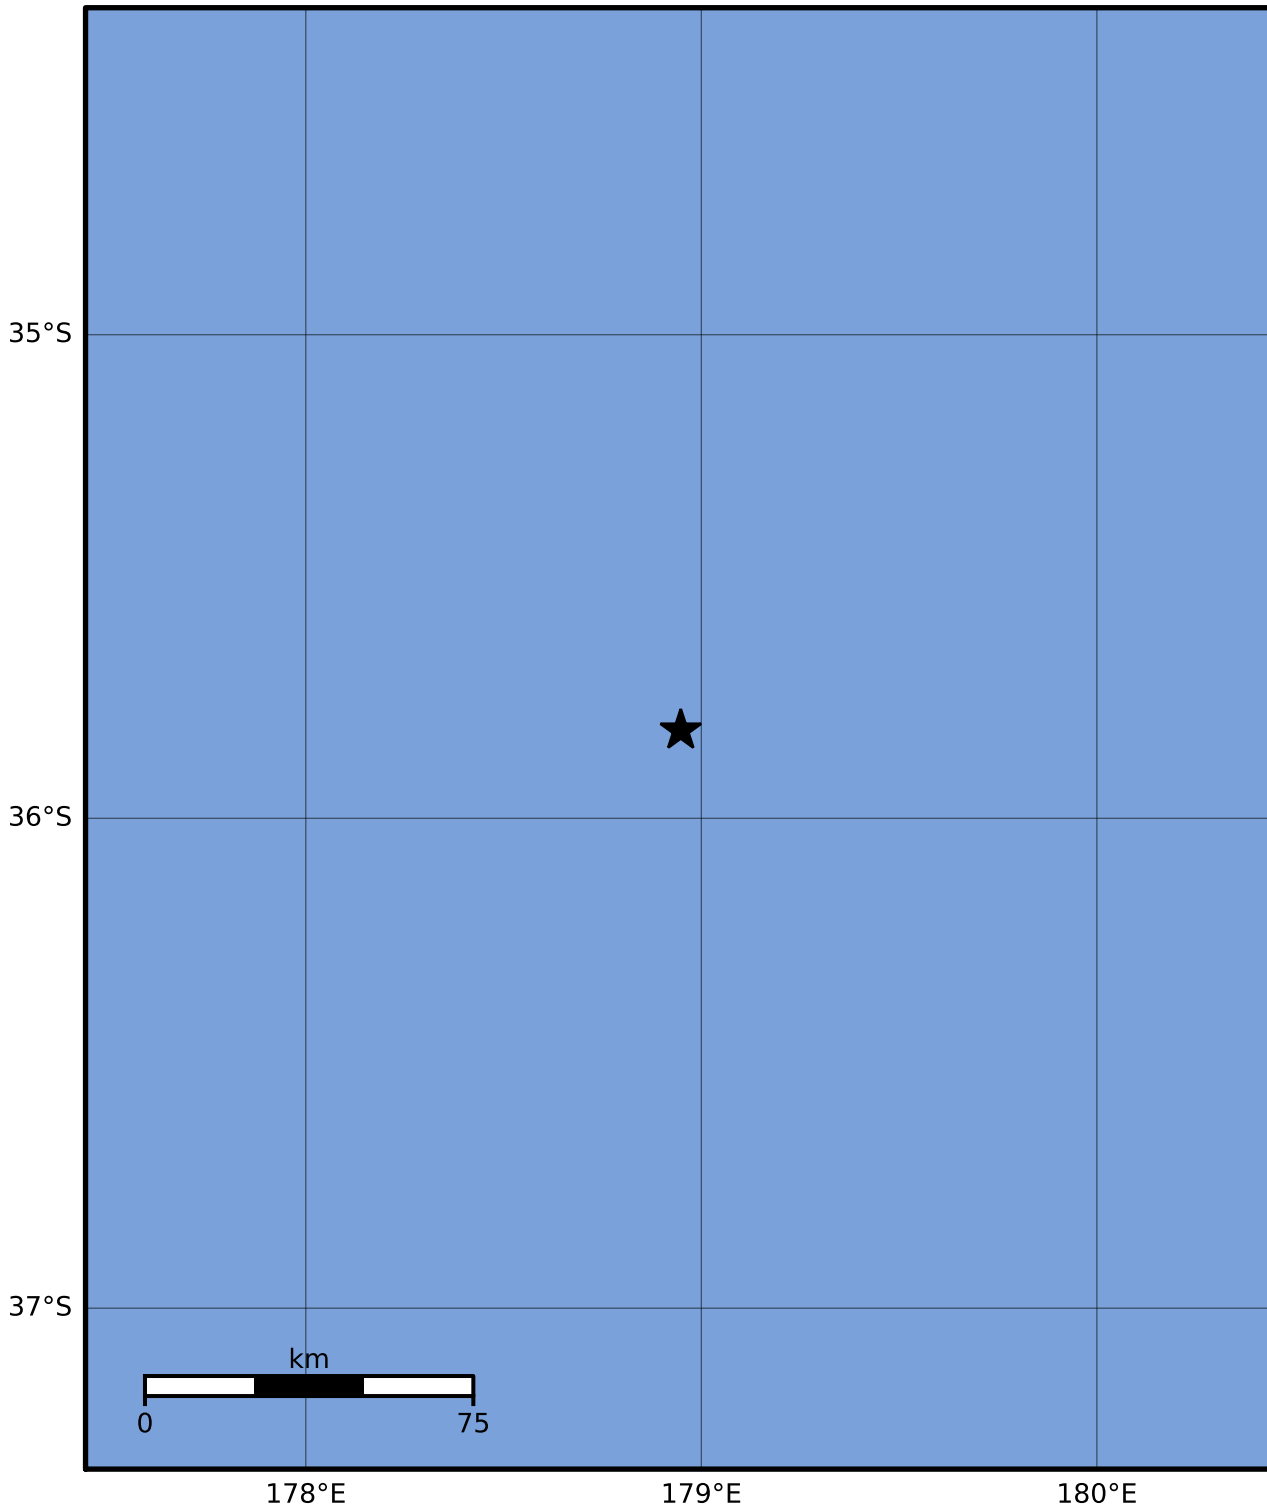

Macroseismic Intensity Map GNS Science

ShakeMap: Raukumara Plain

Nov 22, 2022 02:30:34 UTC M3.7 S35.82 E178.95 Depth: 100.0km ID:2022p878661

SHAKING	Not felt	Weak	Light	Moderate	Strong	Very strong	Severe	Violent	Extreme
DAMAGE	None	None	None	Very light	Light	Moderate	Moderate/heavy	Heavy	Very heavy
PGA(%g)	<0.0464	0.29	1.63	5.16	12.5	22.4	40.2	72.2	>129
PGV(cm/s)	<0.0215	0.125	1.04	4.31	14.5	26.4	48.3	88.4	>162
INTENSITY	I	II-III	IV	V	VI	VII	VIII	IX	X+

Scale based on Moratalla et al.(2021) and Worden et al.(2012) Version 1: Processed 2022-11-22T02:42:45Z

△ Seismic Instrument ○ Reported Intensity

★ Epicenter