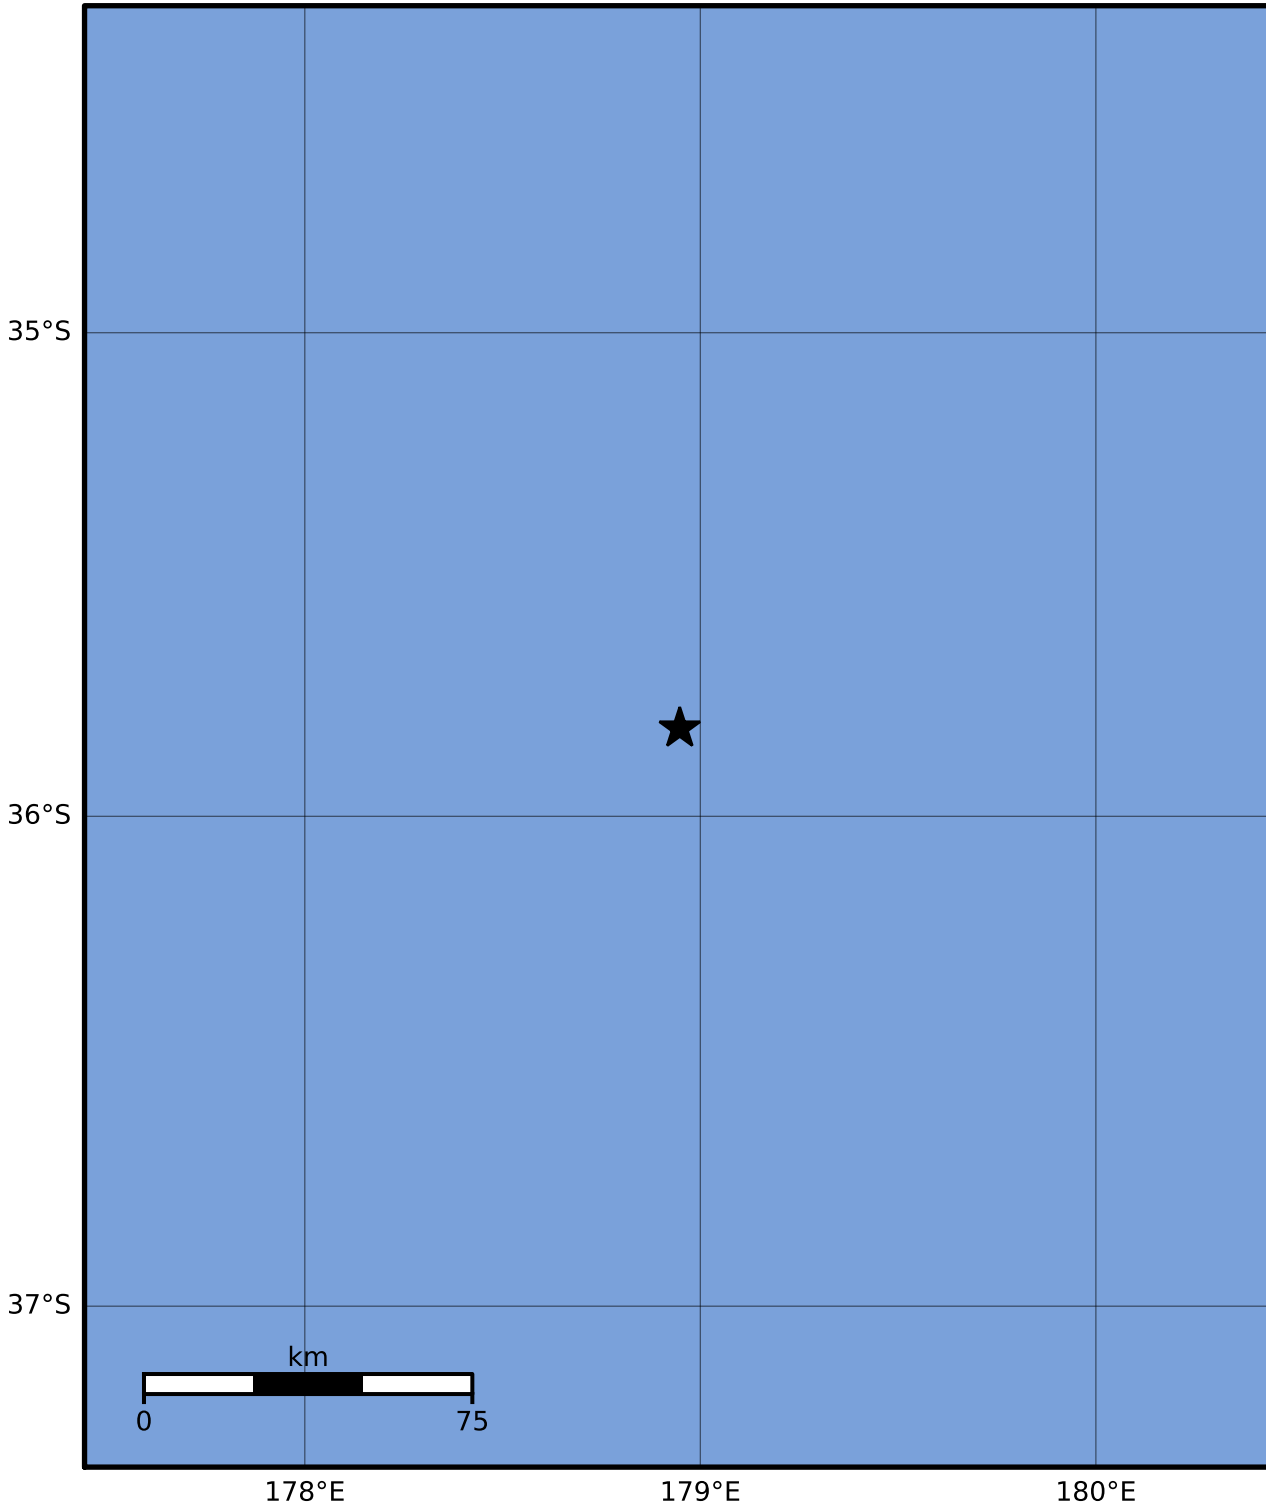

Macroseismic Intensity Map GNS Science

ShakeMap: Raukumara Plain

Nov 22, 2022 02:30:34 UTC M3.7 S35.82 E178.95 Depth: 100.0km ID:2022p878661

SHAKING	Not felt	Weak	Light	Moderate	Strong	Very strong	Severe	Violent	Extreme
DAMAGE	None	None	None	Very light	Light	Moderate	Moderate/heavy	Heavy	Very heavy
PGA(%g)	<0.0464	0.29	1.63	5.16	12.5	22.4	40.2	72.2	>129
PGV(cm/s)	<0.0215	0.125	1.04	4.31	14.5	26.4	48.3	88.4	>162
INTENSITY	I	II-III	IV	V	VI	VII	VIII	IX	X+

Scale based on Moratalla et al.(2021) and Worden et al.(2012) Version 6: Processed 2022-11-22T04:31:19Z
 Δ Seismic Instrument ○ Reported Intensity ★ Epicenter