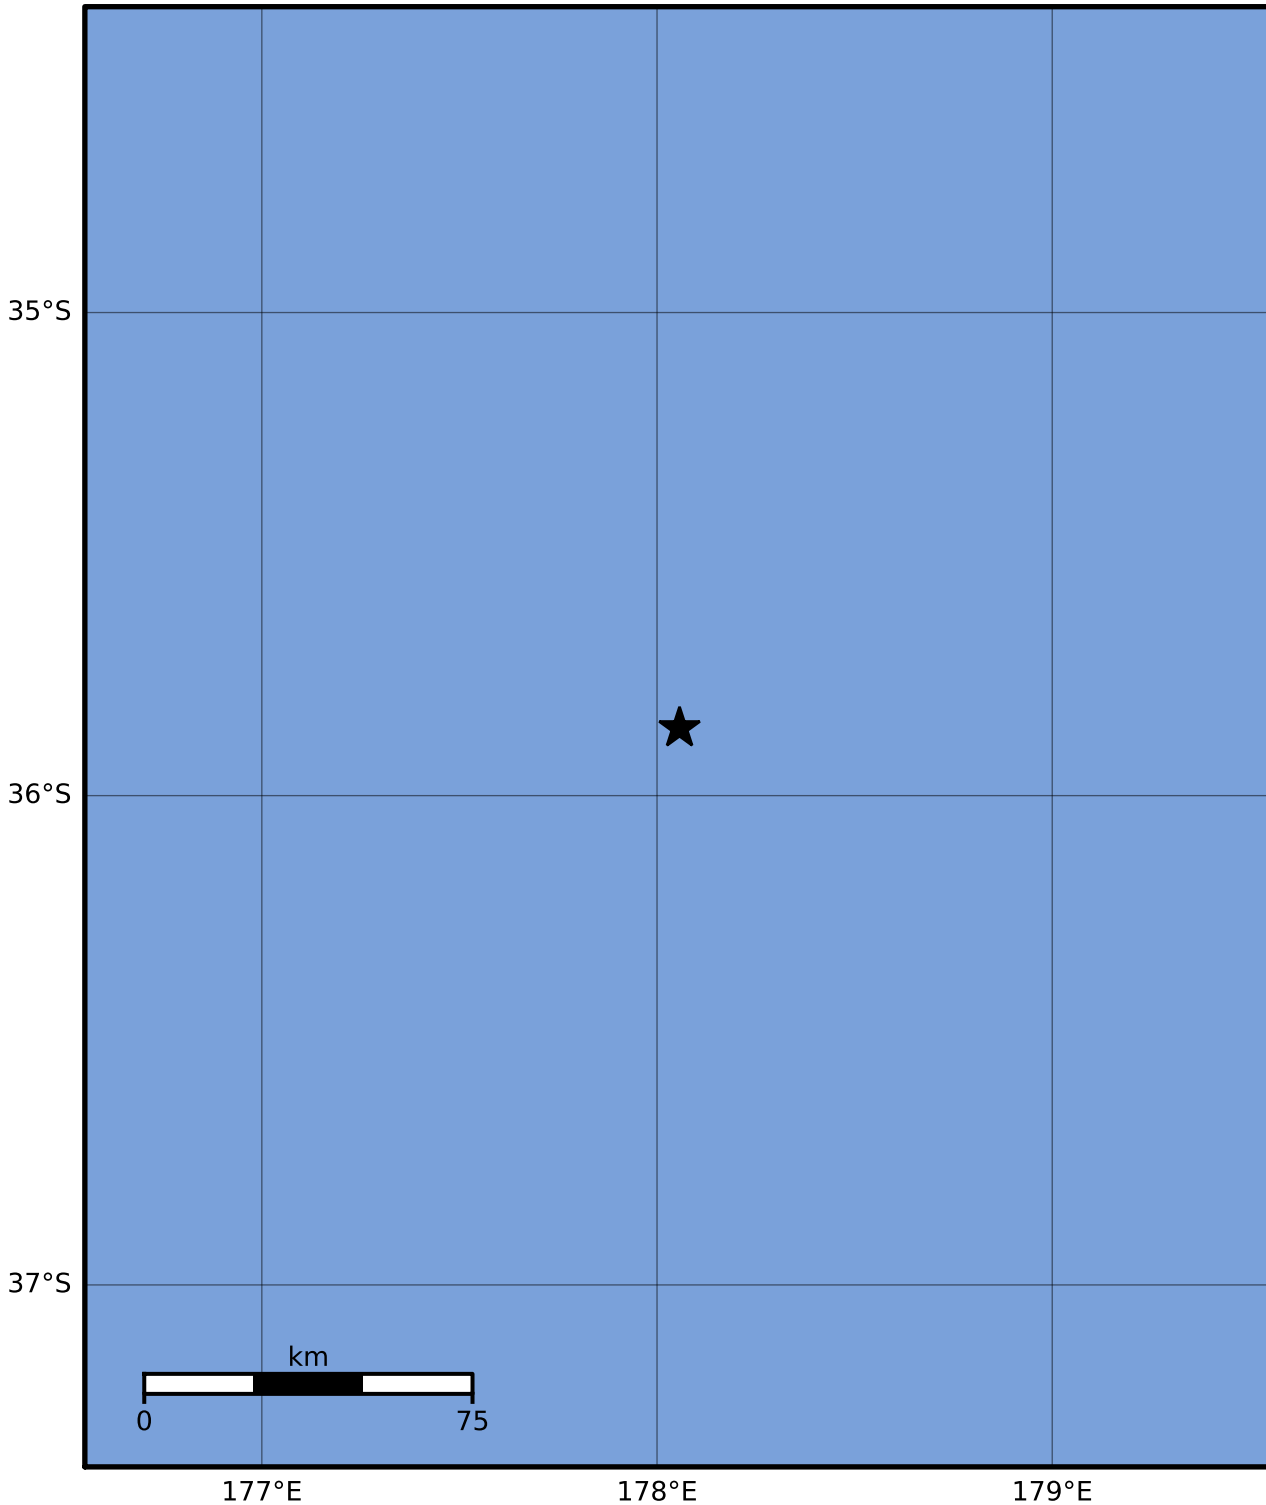

Macroseismic Intensity Map GNS Science

ShakeMap: Raukumara Plain

Nov 29, 2022 14:19:57 UTC M3.5 S35.86 E178.06 Depth: 202.7km ID:2022p898911

SHAKING	Not felt	Weak	Light	Moderate	Strong	Very strong	Severe	Violent	Extreme
DAMAGE	None	None	None	Very light	Light	Moderate	Moderate/heavy	Heavy	Very heavy
PGA(%g)	<0.0464	0.29	1.63	5.16	12.5	22.4	40.2	72.2	>129
PGV(cm/s)	<0.0215	0.125	1.04	4.31	14.5	26.4	48.3	88.4	>162
INTENSITY	I	II-III	IV	V	VI	VII	VIII	IX	X+

Scale based on Moratalla et al.(2021) and Worden et al.(2012) Version 4: Processed 2022-11-29T14:50:42Z

△ Seismic Instrument ○ Reported Intensity

★ Epicenter