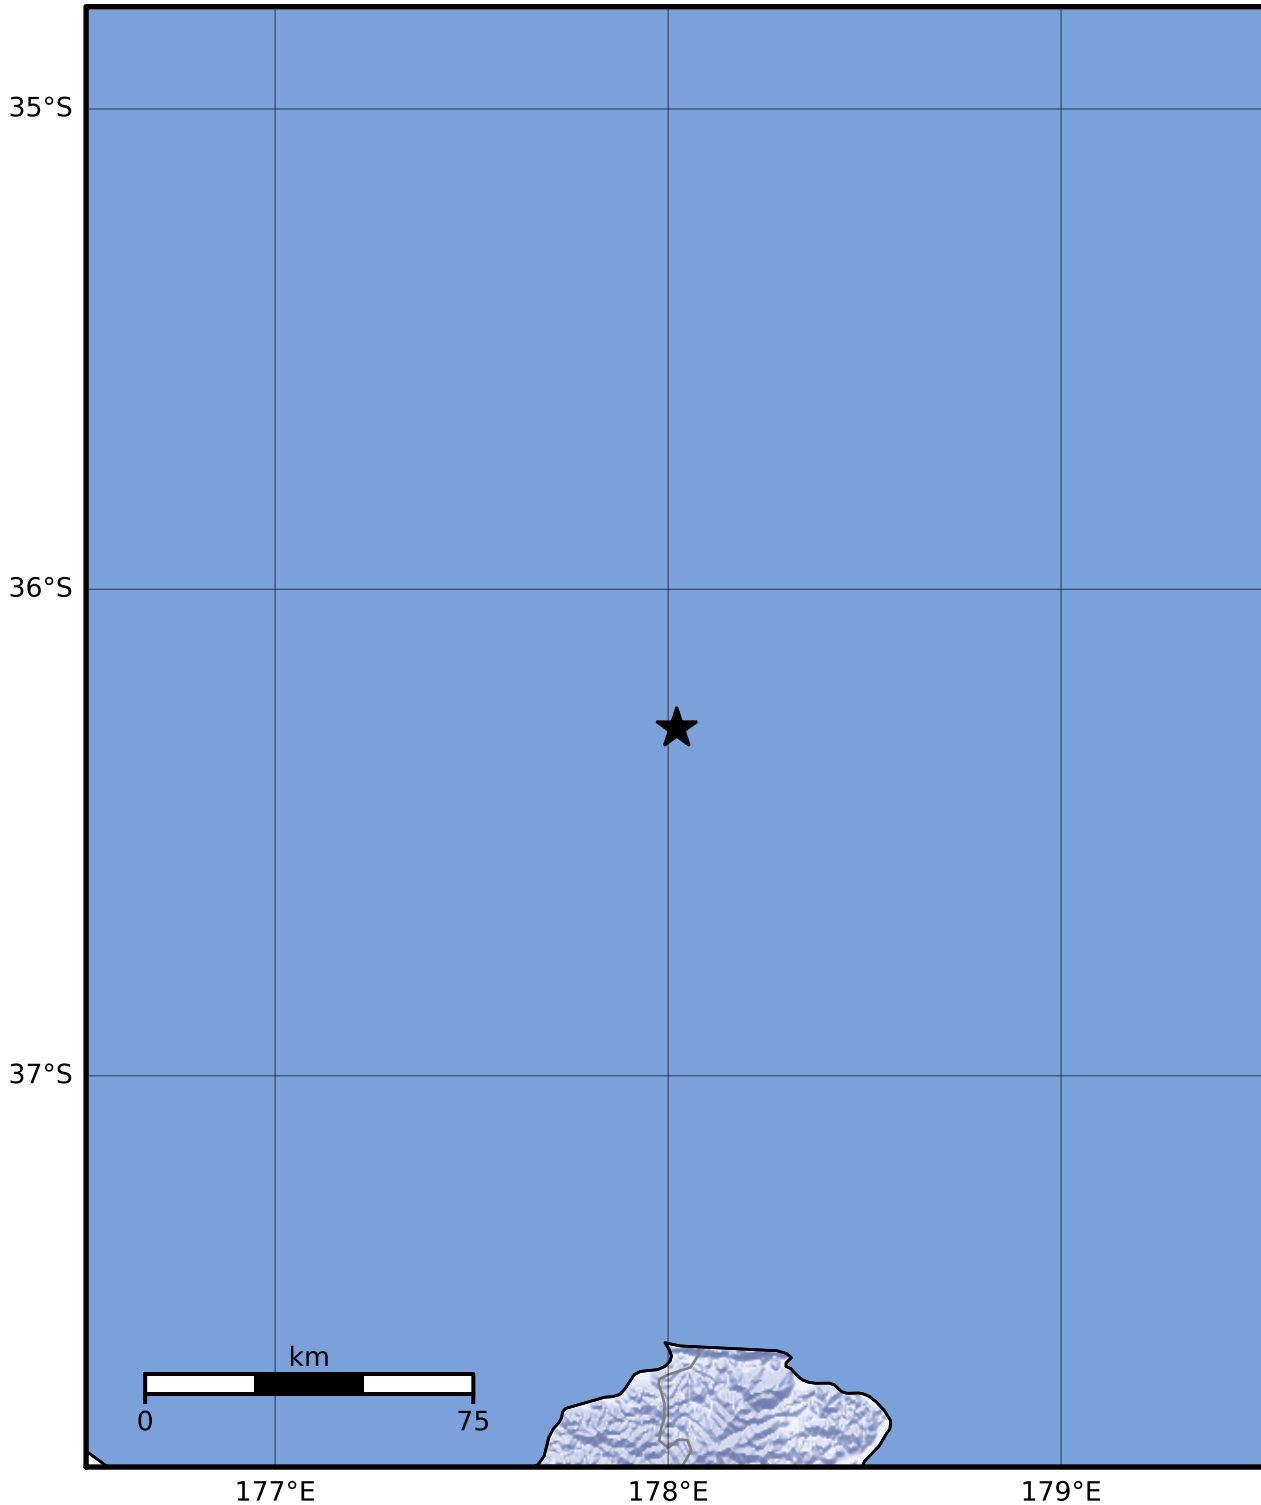

Macroseismic Intensity Map GNS Science

ShakeMap: Raukumara Plain

Dec 11, 2022 20:02:53 UTC M3.6 S36.29 E178.02 Depth: 153.4km ID:2022p931987

SHAKING	Not felt	Weak	Light	Moderate	Strong	Very strong	Severe	Violent	Extreme
DAMAGE	None	None	None	Very light	Light	Moderate	Moderate/heavy	Heavy	Very heavy
PGA(%g)	<0.0464	0.29	1.63	5.16	12.5	22.4	40.2	72.2	>129
PGV(cm/s)	<0.0215	0.125	1.04	4.31	14.5	26.4	48.3	88.4	>162
INTENSITY	I	II-III	IV	V	VI	VII	VIII	IX	X+

Scale based on Moratalla et al.(2021) and Worden et al.(2012) Version 2: Processed 2022-12-11T20:53:23Z

△ Seismic Instrument ○ Reported Intensity

★ Epicenter