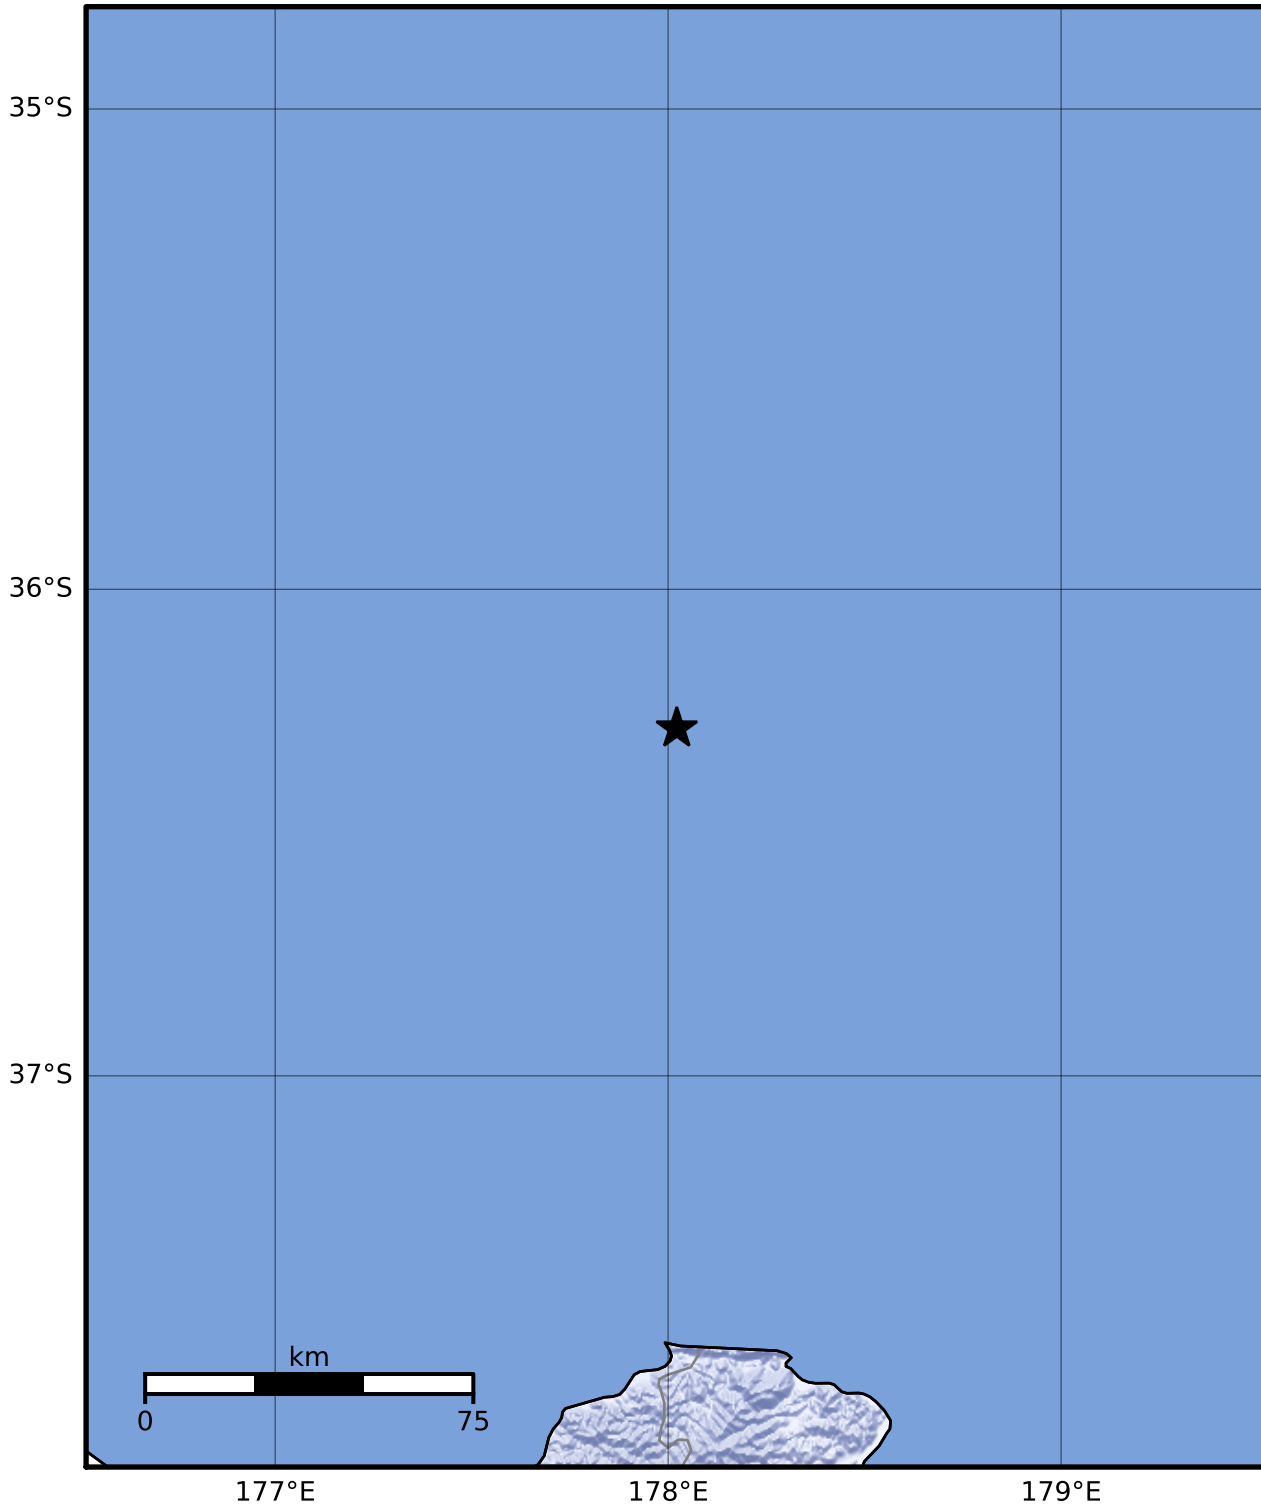

Macroseismic Intensity Map GNS Science

ShakeMap: Raukumara Plain

Dec 11, 2022 20:02:53 UTC M3.6 S36.29 E178.02 Depth: 153.4km ID:2022p931987

SHAKING	Not felt	Weak	Light	Moderate	Strong	Very strong	Severe	Violent	Extreme
DAMAGE	None	None	None	Very light	Light	Moderate	Moderate/heavy	Heavy	Very heavy
PGA(%g)	<0.0464	0.29	1.63	5.16	12.5	22.4	40.2	72.2	>129
PGV(cm/s)	<0.0215	0.125	1.04	4.31	14.5	26.4	48.3	88.4	>162
INTENSITY	I	II-III	IV	V	VI	VII	VIII	IX	X+

Scale based on Moratalla et al.(2021) and Worden et al.(2012) Version 3: Processed 2022-12-11T21:03:37Z

△ Seismic Instrument ○ Reported Intensity

★ Epicenter