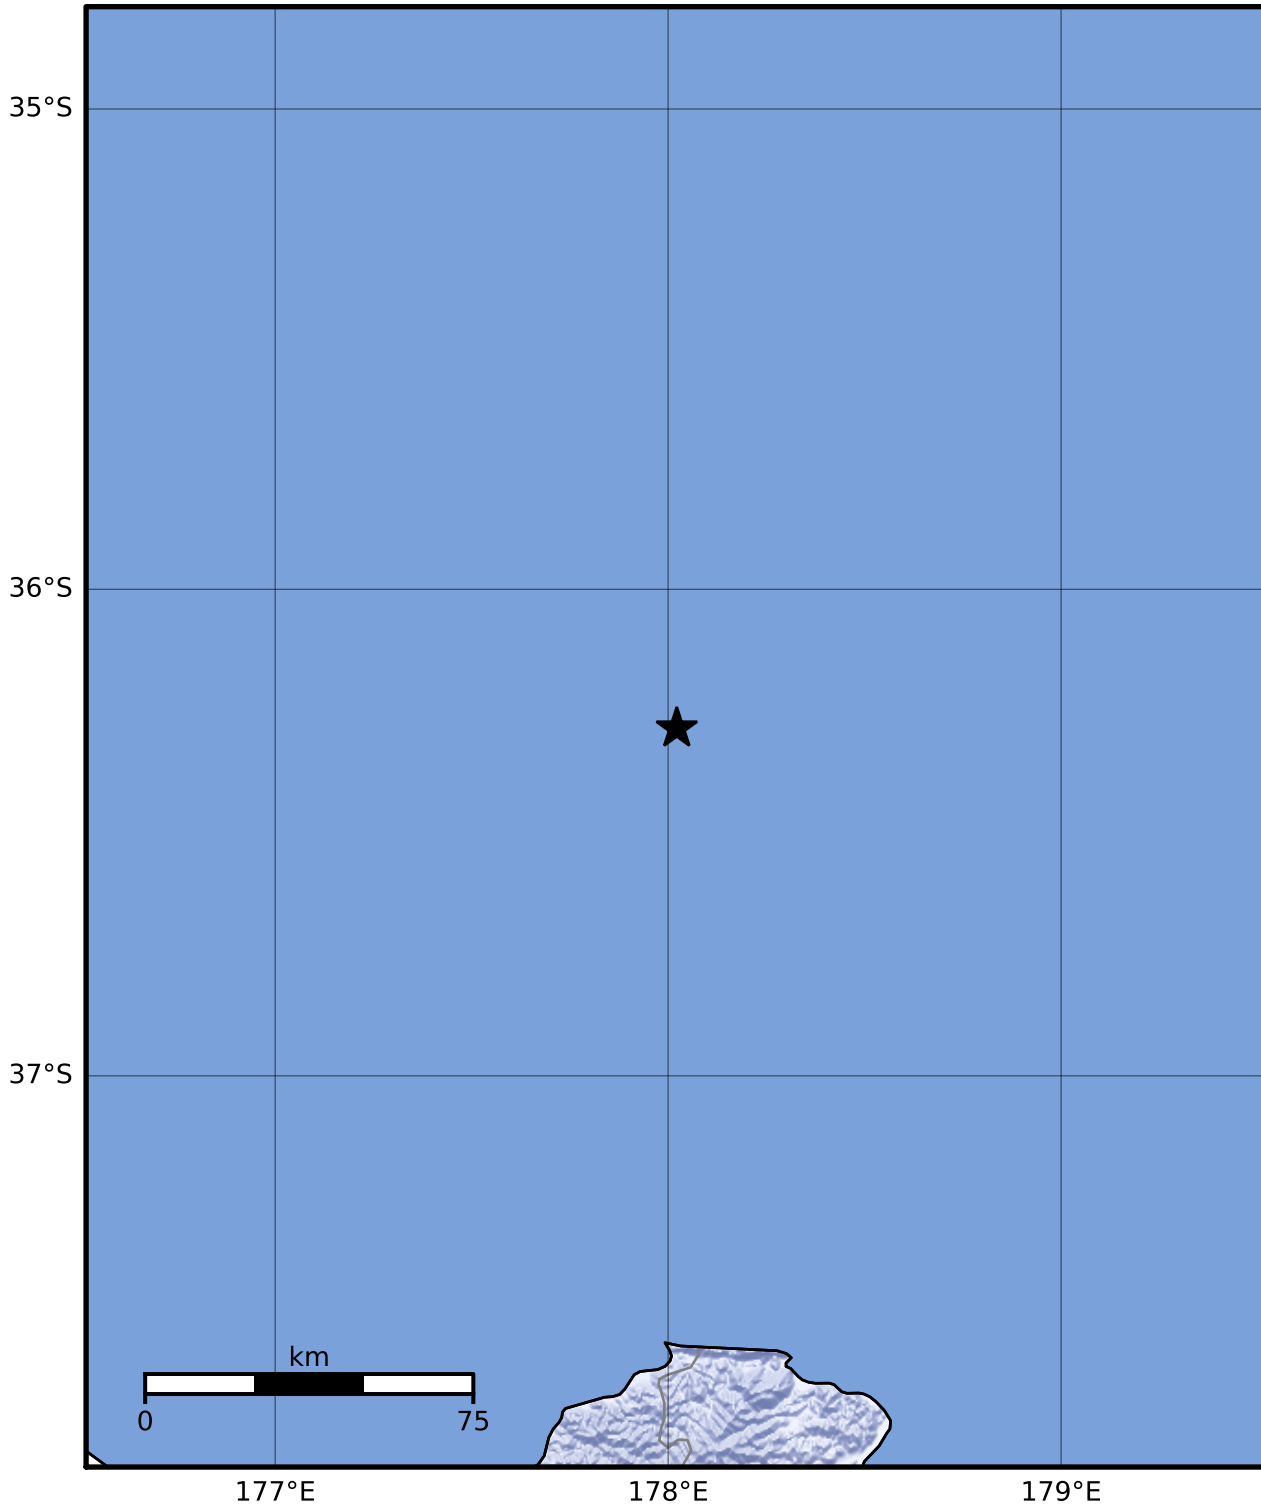

Macroseismic Intensity Map GNS Science

ShakeMap: Raukumara Plain

Dec 11, 2022 20:02:53 UTC M3.6 S36.29 E178.02 Depth: 153.4km ID:2022p931987

SHAKING	Not felt	Weak	Light	Moderate	Strong	Very strong	Severe	Violent	Extreme
DAMAGE	None	None	None	Very light	Light	Moderate	Moderate/heavy	Heavy	Very heavy
PGA(%g)	<0.0464	0.29	1.63	5.16	12.5	22.4	40.2	72.2	>129
PGV(cm/s)	<0.0215	0.125	1.04	4.31	14.5	26.4	48.3	88.4	>162
INTENSITY	I	II-III	IV	V	VI	VII	VIII	IX	X+

Scale based on Moratalla et al.(2021) and Worden et al.(2012) Version 4: Processed 2022-12-11T22:08:14Z

△ Seismic Instrument ○ Reported Intensity

★ Epicenter