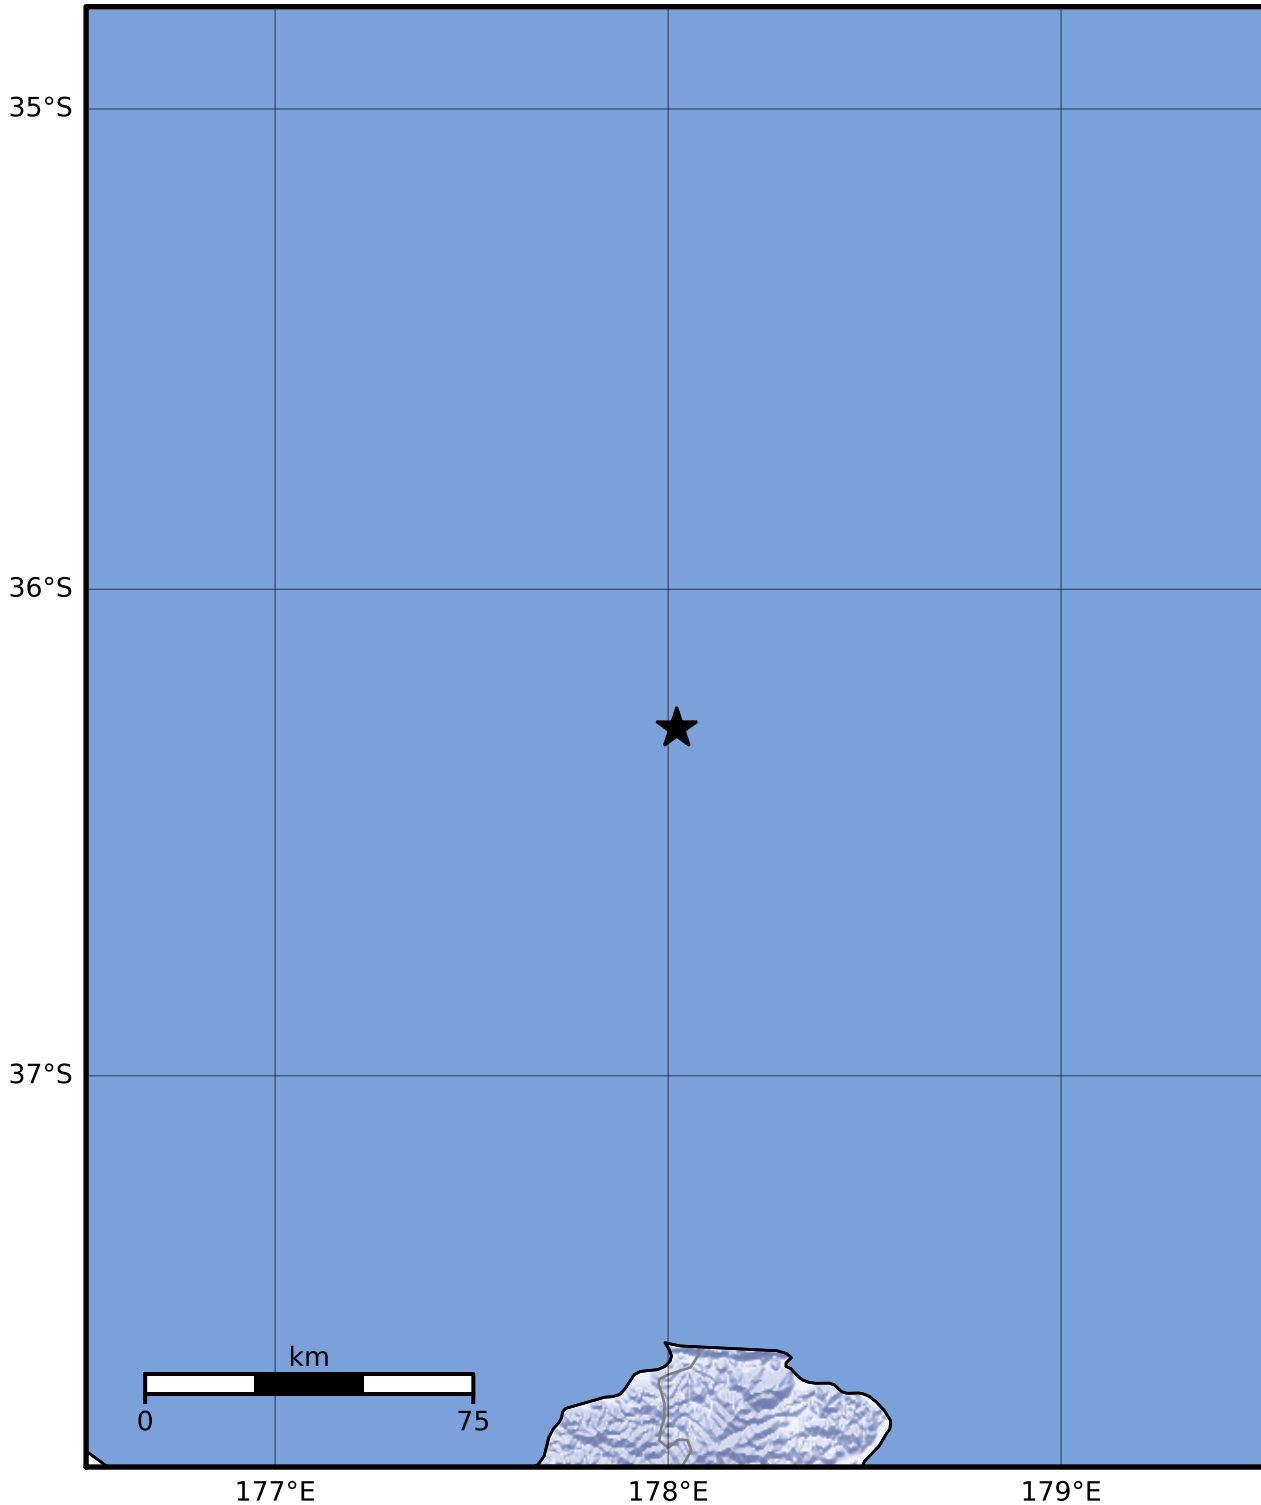

Macroseismic Intensity Map GNS Science

ShakeMap: Raukumara Plain

Dec 11, 2022 20:02:53 UTC M3.6 S36.29 E178.02 Depth: 153.4km ID:2022p931987

SHAKING	Not felt	Weak	Light	Moderate	Strong	Very strong	Severe	Violent	Extreme
DAMAGE	None	None	None	Very light	Light	Moderate	Moderate/heavy	Heavy	Very heavy
PGA(%g)	<0.0464	0.29	1.63	5.16	12.5	22.4	40.2	72.2	>129
PGV(cm/s)	<0.0215	0.125	1.04	4.31	14.5	26.4	48.3	88.4	>162
INTENSITY	I	II-III	IV	V	VI	VII	VIII	IX	X+

Scale based on Moratalla et al.(2021) and Worden et al.(2012) Version 5: Processed 2022-12-11T23:03:37Z

△ Seismic Instrument ○ Reported Intensity

★ Epicenter