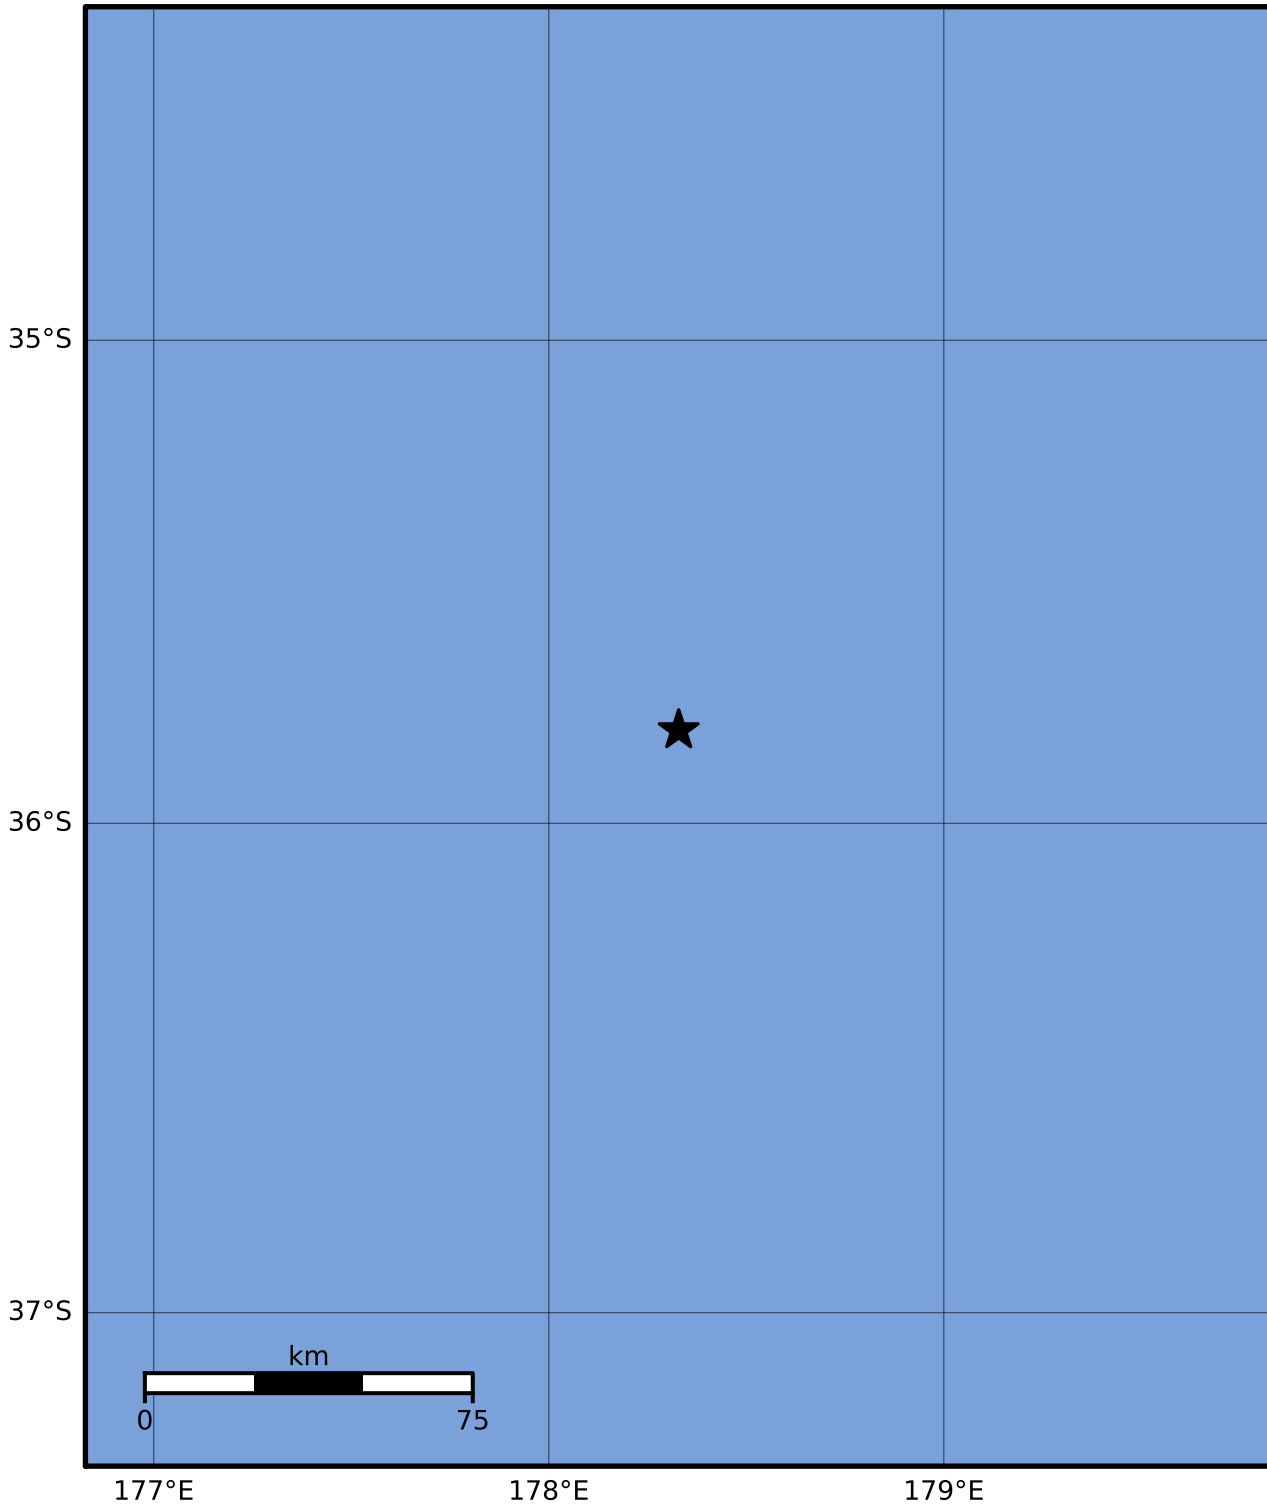

Macroseismic Intensity Map GNS Science

ShakeMap: Raukumara Plain

Dec 13, 2022 08:11:03 UTC M3.8 S35.81 E178.33 Depth: 179.4km ID:2022p936056

SHAKING	Not felt	Weak	Light	Moderate	Strong	Very strong	Severe	Violent	Extreme
DAMAGE	None	None	None	Very light	Light	Moderate	Moderate/heavy	Heavy	Very heavy
PGA(%g)	<0.0464	0.29	1.63	5.16	12.5	22.4	40.2	72.2	>129
PGV(cm/s)	<0.0215	0.125	1.04	4.31	14.5	26.4	48.3	88.4	>162
INTENSITY	I	II-III	IV	V	VI	VII	VIII	IX	X+

Scale based on Moratalla et al.(2021) and Worden et al.(2012) Version 1: Processed 2022-12-13T08:30:47Z

△ Seismic Instrument ○ Reported Intensity

★ Epicenter