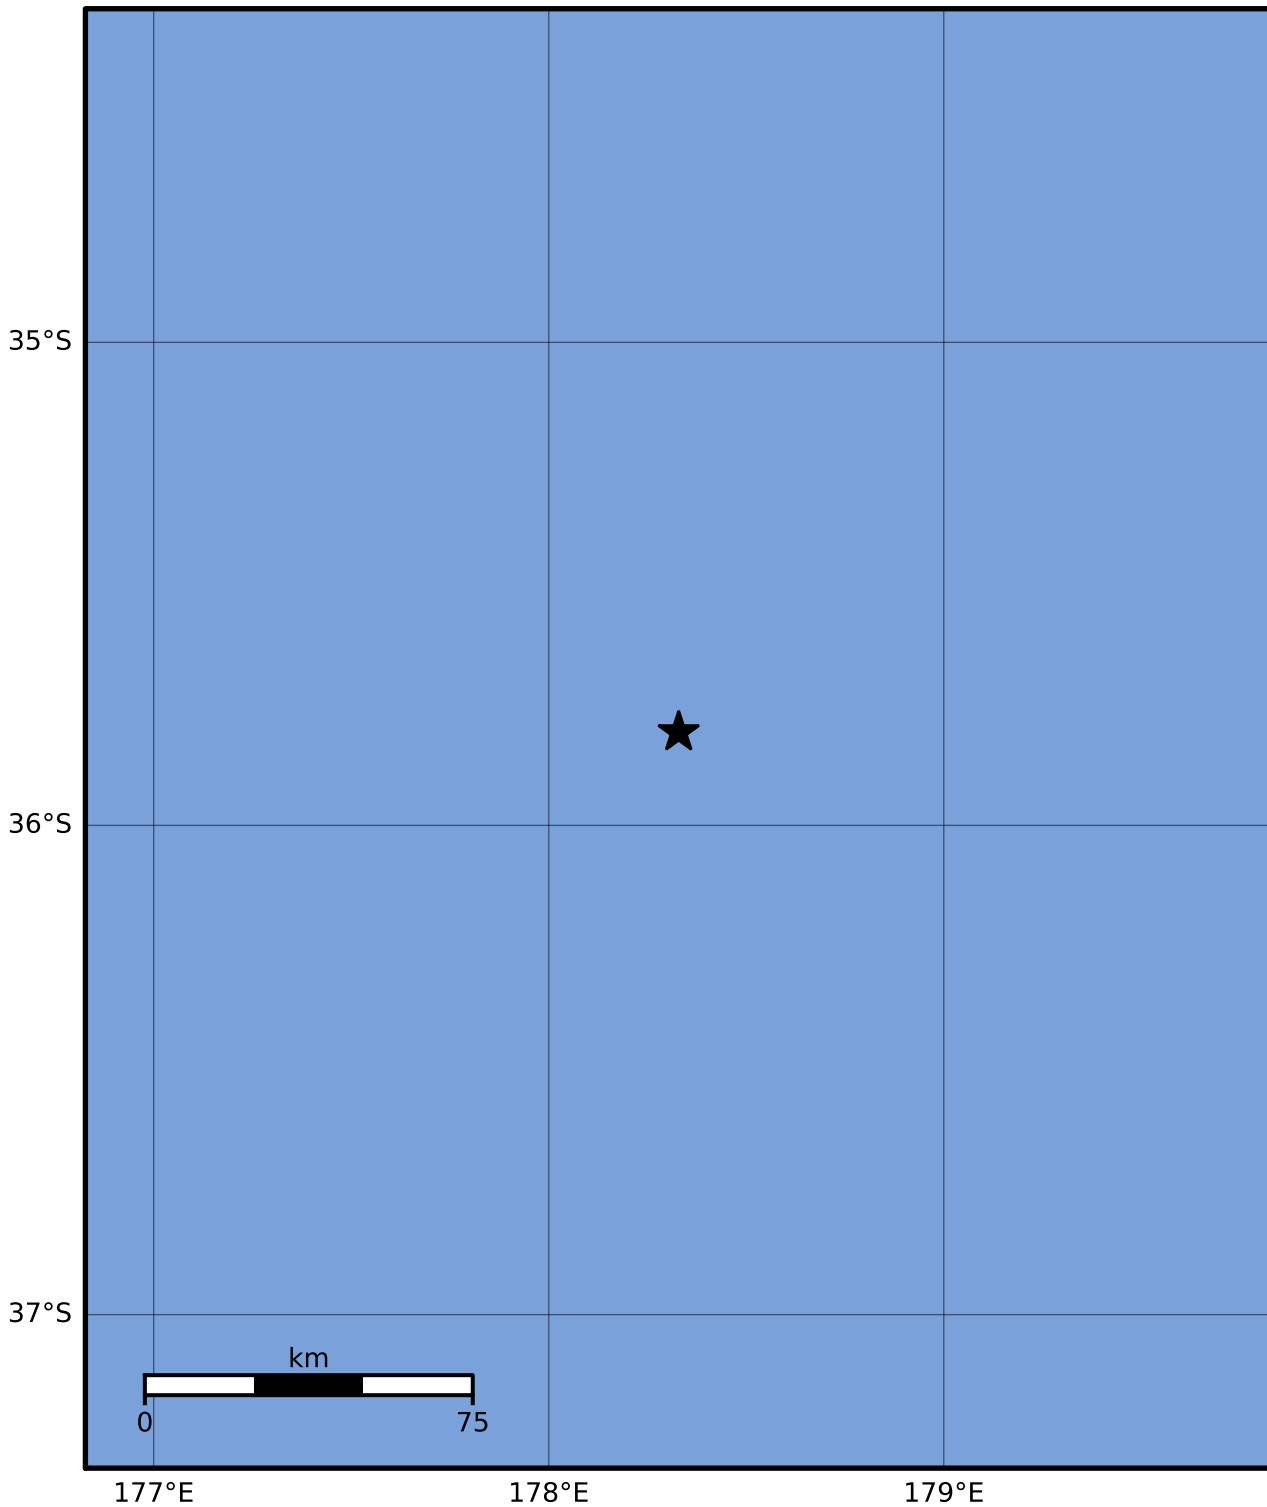

Macroseismic Intensity Map GNS Science

ShakeMap: Raukumara Plain

Dec 13, 2022 08:11:03 UTC M3.8 S35.81 E178.33 Depth: 179.4km ID:2022p936056

SHAKING	Not felt	Weak	Light	Moderate	Strong	Very strong	Severe	Violent	Extreme
DAMAGE	None	None	None	Very light	Light	Moderate	Moderate/heavy	Heavy	Very heavy
PGA(%g)	<0.0464	0.29	1.63	5.16	12.5	22.4	40.2	72.2	>129
PGV(cm/s)	<0.0215	0.125	1.04	4.31	14.5	26.4	48.3	88.4	>162
INTENSITY	I	II-III	IV	V	VI	VII	VIII	IX	X+

Scale based on Moratalla et al.(2021) and Worden et al.(2012) Version 7: Processed 2022-12-13T11:11:49Z

△ Seismic Instrument ○ Reported Intensity

★ Epicenter