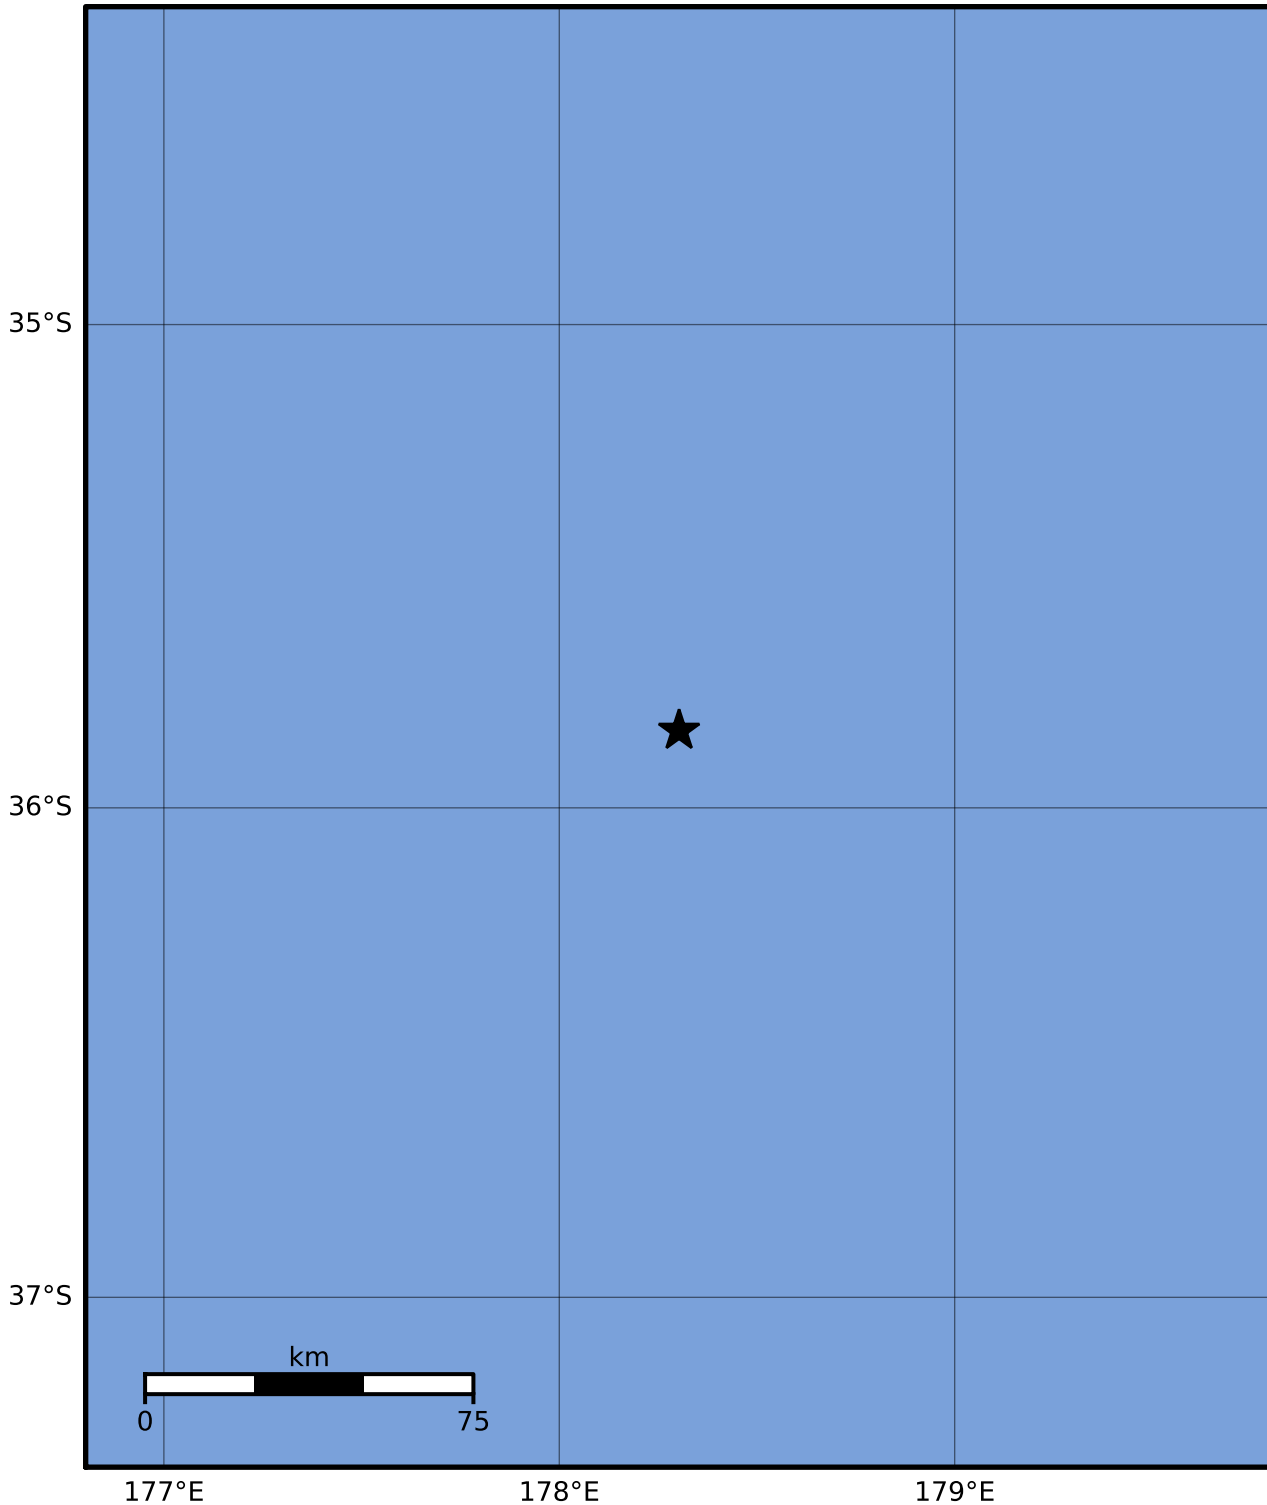

Macroseismic Intensity Map GNS Science

ShakeMap: Raukumara Plain

Dec 13, 2022 08:11:03 UTC M3.8 S35.84 E178.30 Depth: 182.3km ID:2022p936056

SHAKING	Not felt	Weak	Light	Moderate	Strong	Very strong	Severe	Violent	Extreme
DAMAGE	None	None	None	Very light	Light	Moderate	Moderate/heavy	Heavy	Very heavy
PGA(%g)	<0.0464	0.29	1.63	5.16	12.5	22.4	40.2	72.2	>129
PGV(cm/s)	<0.0215	0.125	1.04	4.31	14.5	26.4	48.3	88.4	>162
INTENSITY	I	II-III	IV	V	VI	VII	VIII	IX	X+

Scale based on Moratalla et al.(2021) and Worden et al.(2012) Version 10: Processed 2023-01-08T22:42:13Z

△ Seismic Instrument ○ Reported Intensity

★ Epicenter