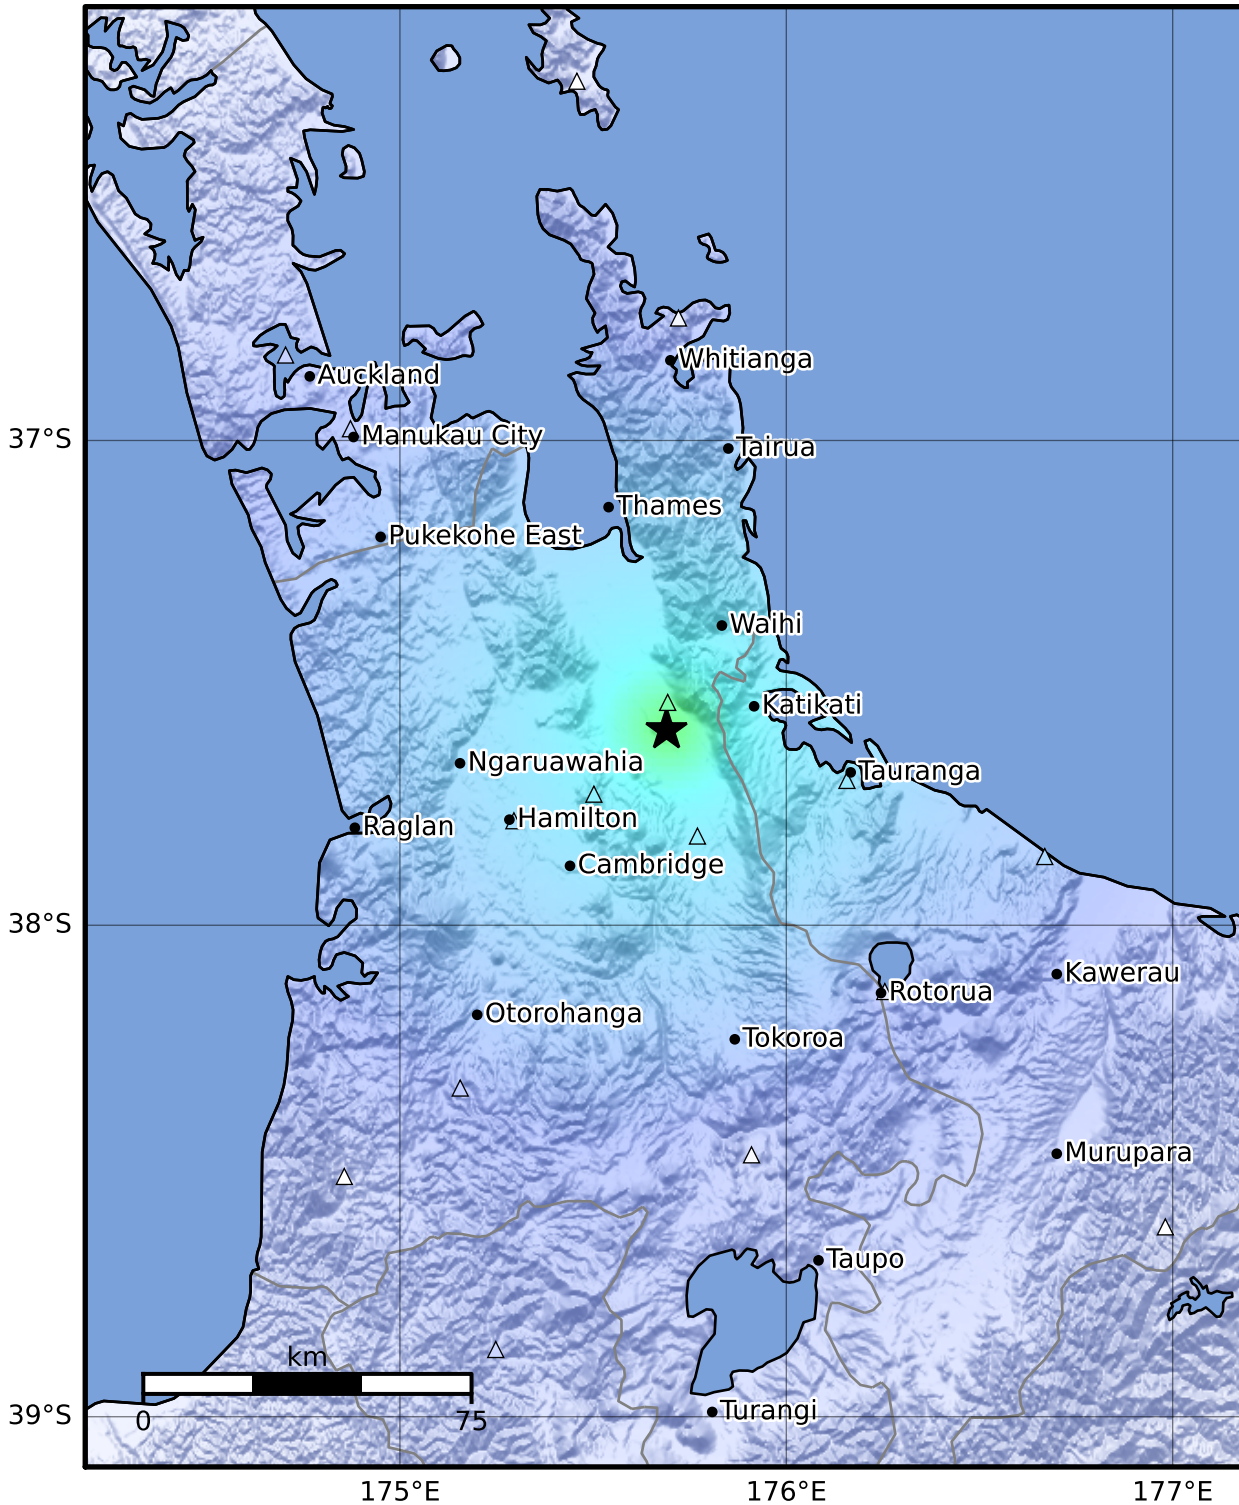

Macroseismic Intensity Map GNS Science
ShakeMap: Waikato

Dec 28, 2022 17:56:17 UTC M3.7 S37.60 E175.69 Depth: 6.8km ID:2022p977695

SHAKING	Not felt	Weak	Light	Moderate	Strong	Very strong	Severe	Violent	Extreme
DAMAGE	None	None	None	Very light	Light	Moderate	Moderate/heavy	Heavy	Very heavy
PGA(%g)	<0.0464	0.29	1.63	5.16	12.5	22.4	40.2	72.2	>129
PGV(cm/s)	<0.0215	0.125	1.04	4.31	14.5	26.4	48.3	88.4	>162
INTENSITY	I	II-III	IV	V	VI	VII	VIII	IX	X+

Scale based on Moratalla et al.(2021) and Worden et al.(2012) Version 4: Processed 2022-12-28T18:20:21Z

△ Seismic Instrument ○ Reported Intensity

★ Epicenter