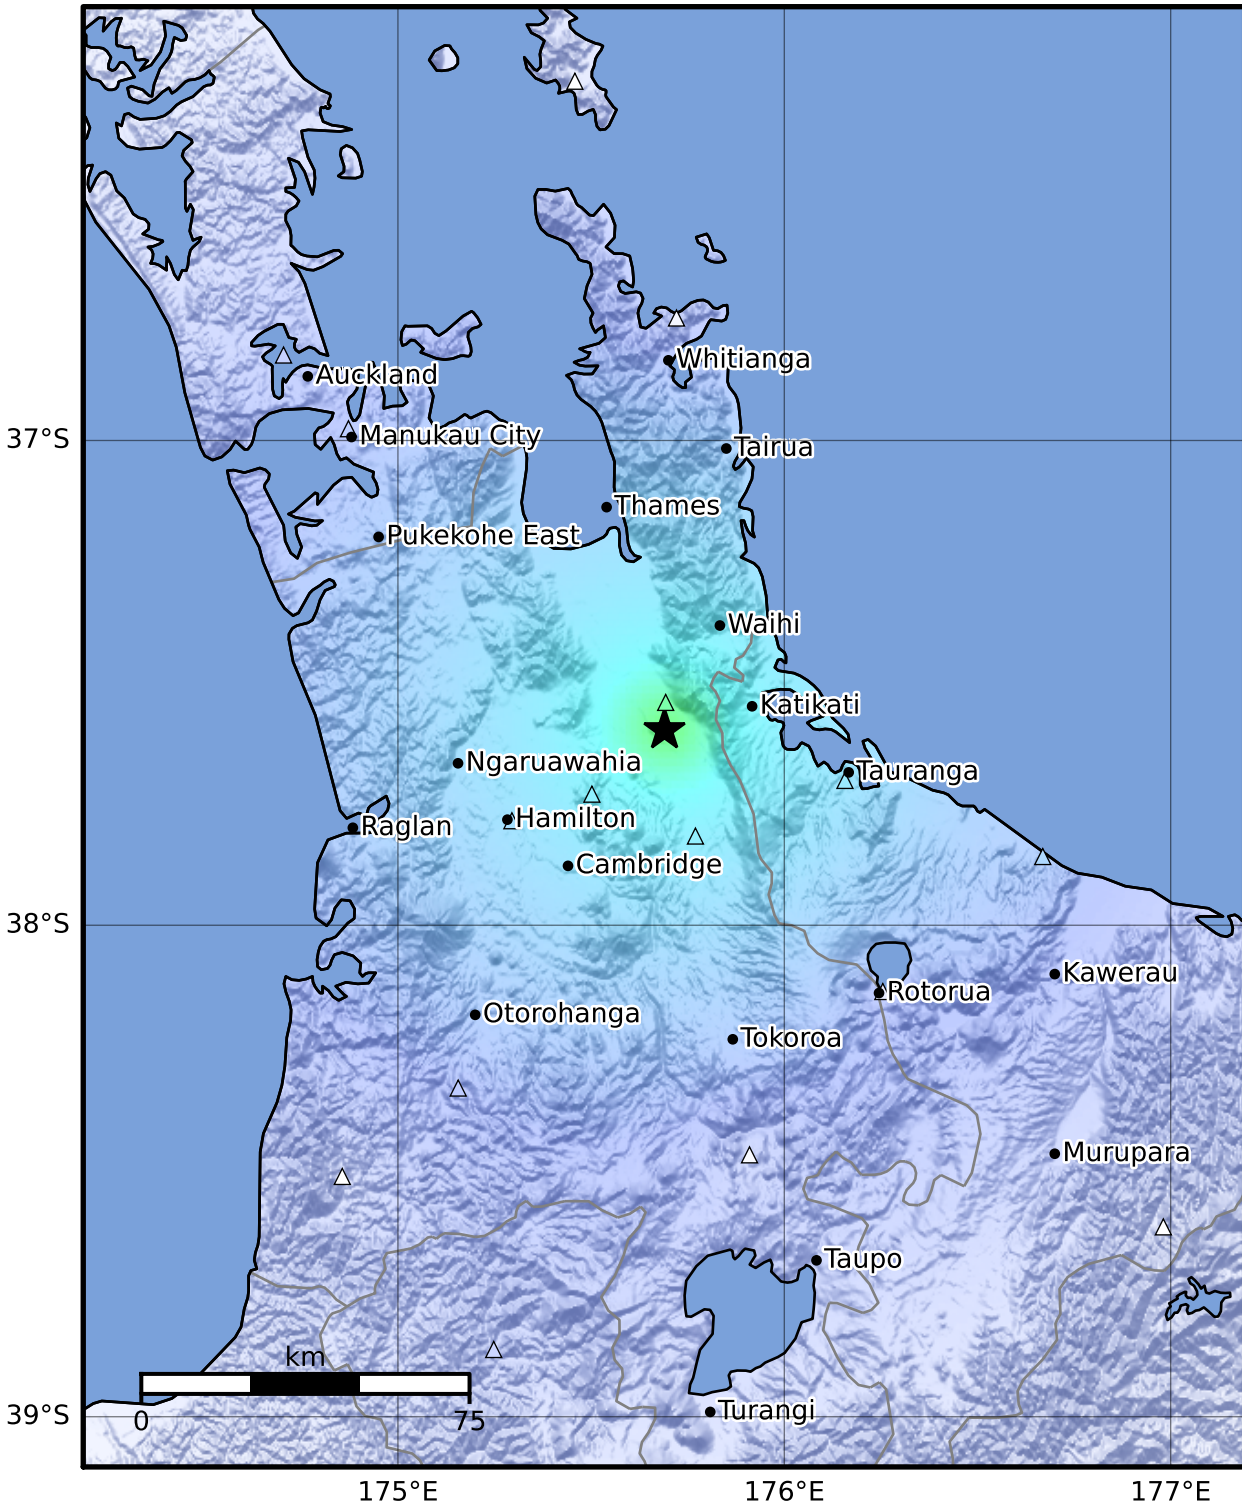

Macroseismic Intensity Map GNS Science  
ShakeMap: Waikato

Dec 28, 2022 17:56:17 UTC M3.7 S37.60 E175.69 Depth: 6.8km ID:2022p977695

SHAKING	Not felt	Weak	Light	Moderate	Strong	Very strong	Severe	Violent	Extreme
DAMAGE	None	None	None	Very light	Light	Moderate	Moderate/heavy	Heavy	Very heavy
PGA(%g)	<0.0464	0.29	1.63	5.16	12.5	22.4	40.2	72.2	>129
PGV(cm/s)	<0.0215	0.125	1.04	4.31	14.5	26.4	48.3	88.4	>162
INTENSITY	I	II-III	IV	V	VI	VII	VIII	IX	X+

Scale based on Moratalla et al.(2021) and Worden et al.(2012) Version 8: Processed 2022-12-28T20:57:02Z  
 Δ Seismic Instrument ○ Reported Intensity ★ Epicenter